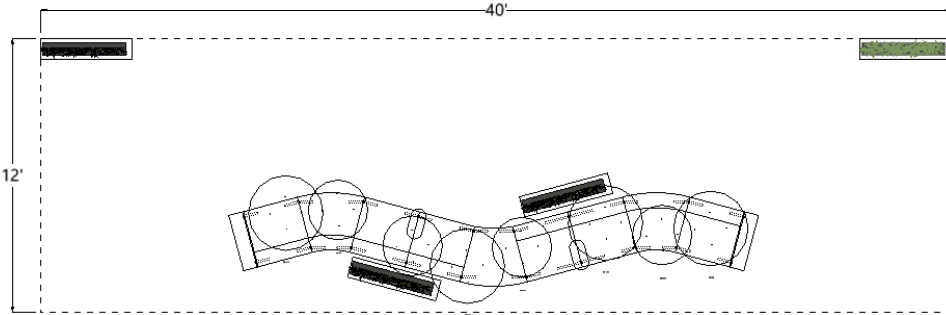

COL-176

Overall Footprint 40' x 12'

Product Line
Jetty:Mod
Park Planter
Zilenzio Dezibel

[View COL-176](#) →

DISCLAIMER:
DRAWING AND SPECIFICATIONS NOT FOR ORDER
ENTRY. IDEA STARTERS TO BE USED FOR
BUDGETARY AND INSPIRATIONAL PURPOSES ONLY.
PLEASE CONTACT A SALES REPRESENTATIVE OR
AUTHORIZED DEALER FOR PRICING.