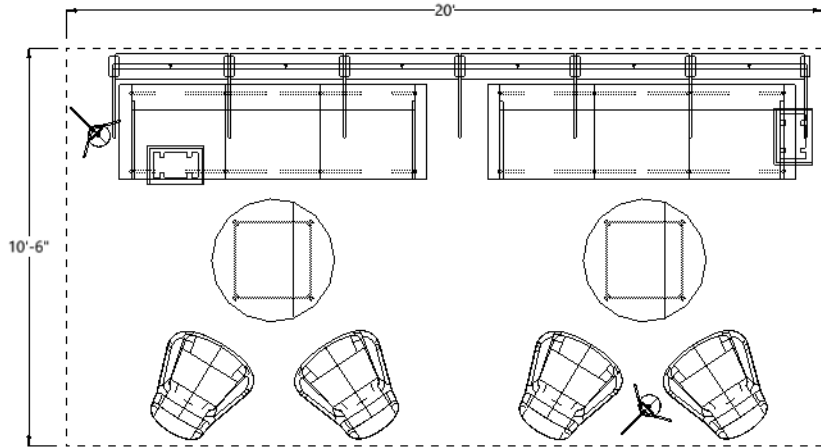

DAY-105

Overall Footprint 20' x 10'-6"

Product Line Calm
Daybook
Jetty:Mod

Retreat
Two Thirds
Stage Floor Lamp

[View DAY-105](#) →

DISCLAIMER:
DRAWING AND SPECIFICATIONS NOT FOR ORDER
ENTRY. IDEA STARTERS TO BE USED FOR
BUDGETARY AND INSPIRATIONAL PURPOSES ONLY.
PLEASE CONTACT A SALES REPRESENTATIVE OR
AUTHORIZED DEALER FOR PRICING.