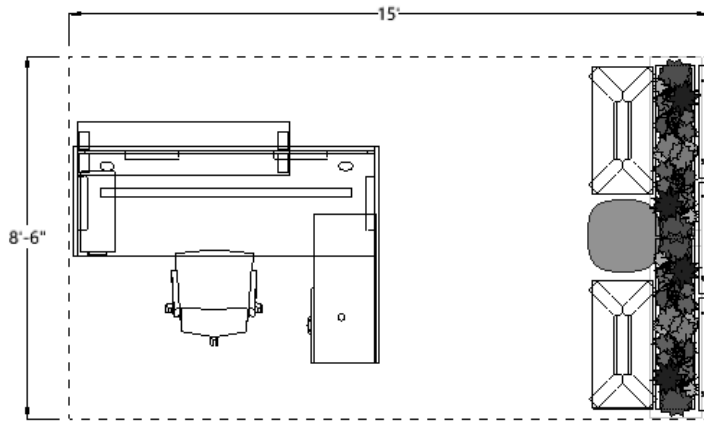

# FIT-112

Workstation Footprint 7' x 5'

Overall Footprint 15' x 8'-6"

Product Line	Align	Pli
	Corral Pebble	Radii
	Fit	Saranac
	Park	Zilenzio Dezibel

[View FIT-112](#) →

**DISCLAIMER:**  
DRAWING AND SPECIFICATIONS NOT FOR ORDER ENTRY. IDEA STARTERS TO BE USED FOR BUDGETARY AND INSPIRATIONAL PURPOSES ONLY. PLEASE CONTACT A SALES REPRESENTATIVE OR AUTHORIZED DEALER FOR PRICING.