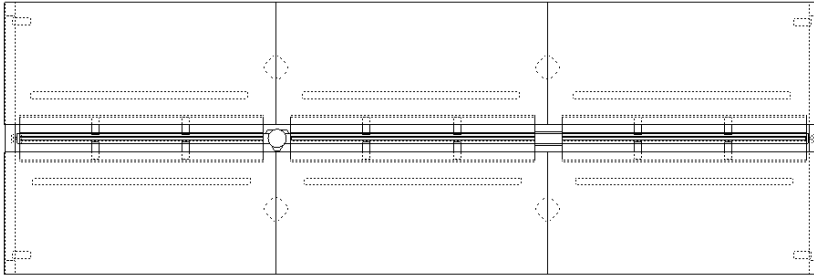

FTR-519

Workstation Footprint 5' x 5'-6"

Overall Footprint 15' x 11'

Product Line Further

[View FTR-519](#)

DISCLAIMER:

DRAWING AND SPECIFICATIONS NOT FOR ORDER ENTRY. IDEA STARTERS TO BE USED FOR BUDGETARY AND INSPIRATIONAL PURPOSES ONLY. PLEASE CONTACT A SALES REPRESENTATIVE OR AUTHORIZED DEALER FOR PRICING.