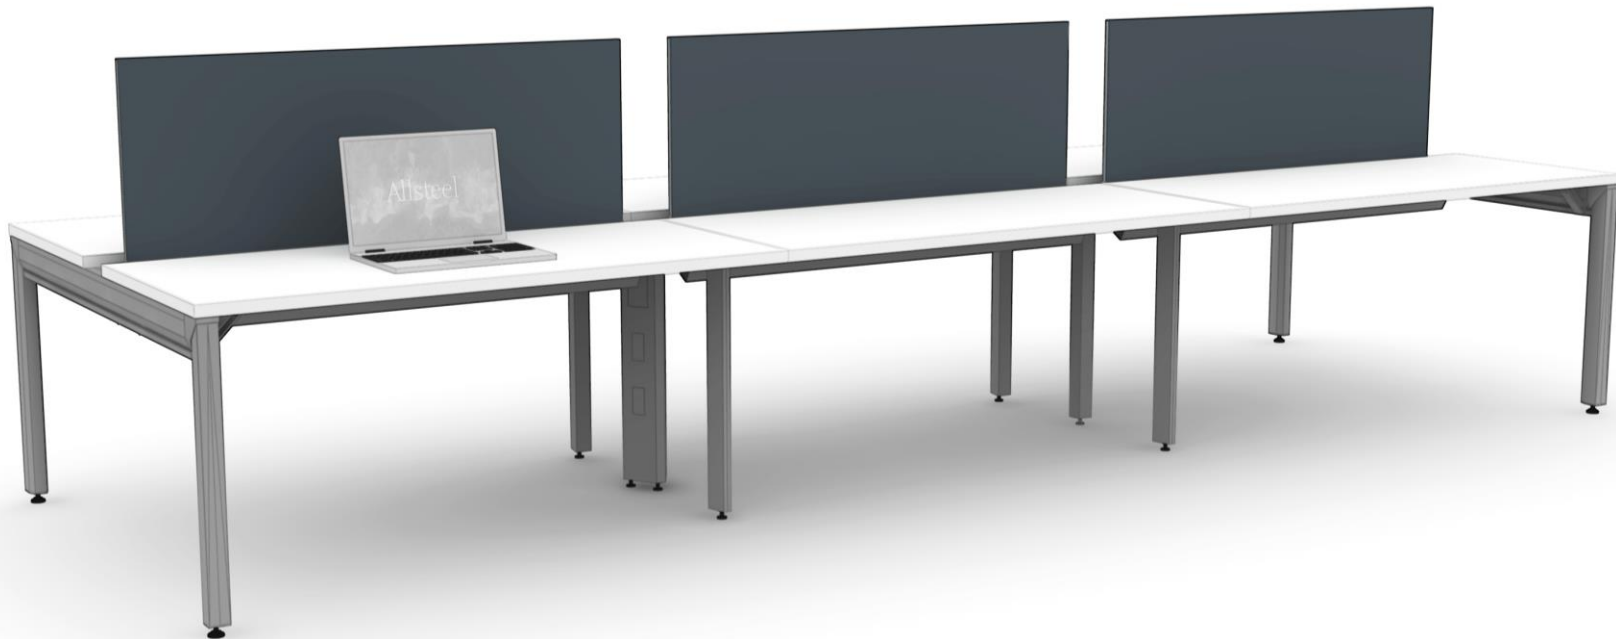

FTR-519

Workstation Footprint 5' x 5'-6"

Overall Footprint 15' x 11'

Product Line Further

[View FTR-519](#)

DISCLAIMER:

DRAWING AND SPECIFICATIONS NOT FOR ORDER ENTRY. IDEA STARTERS TO BE USED FOR BUDGETARY AND INSPIRATIONAL PURPOSES ONLY. PLEASE CONTACT A SALES REPRESENTATIVE OR AUTHORIZED DEALER FOR PRICING.