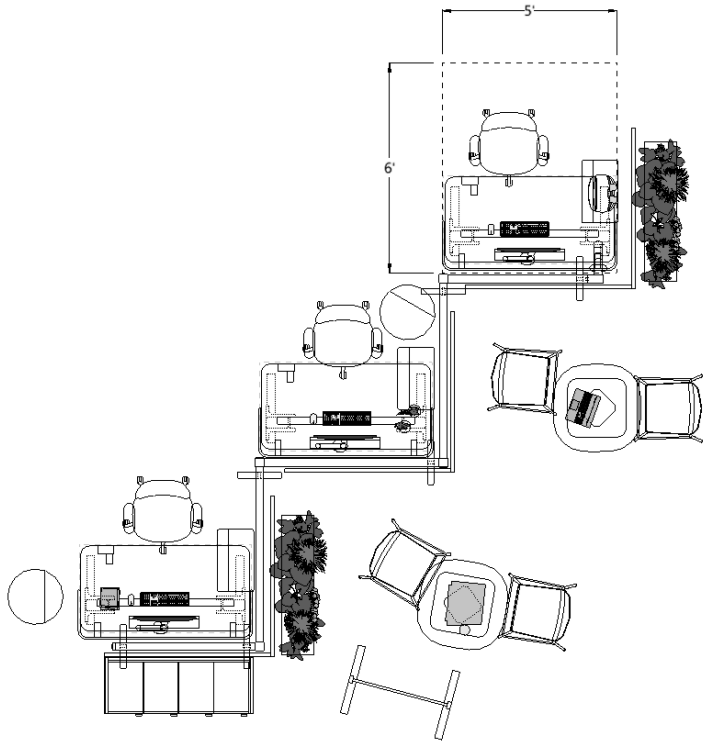

HAT-108

Workstation Footprint 5' x 6'

Overall Footprint 20' x 18'

Product Line	Align	Park
	Altitude	Radii
	Aware	Structure
	Gallery Panel	Two-Thirds
	O6	Vicinity

View HAT-108 →

DISCLAIMER:

DRAWING AND SPECIFICATIONS NOT FOR ORDER ENTRY. IDEA STARTERS TO BE USED FOR BUDGETARY AND INSPIRATIONAL PURPOSES ONLY. PLEASE CONTACT A SALES REPRESENTATIVE OR AUTHORIZED DEALER FOR PRICING.