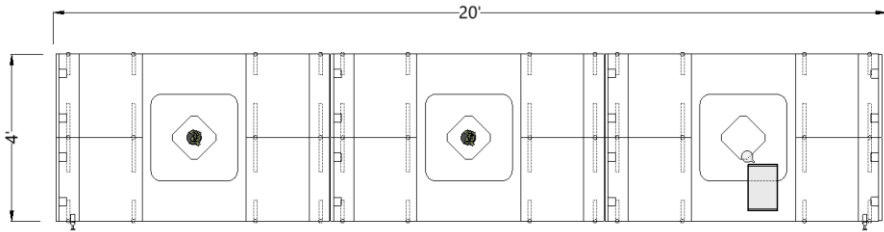

JET-101

Overall Footprint 20' x 4'

Product Line Jetty:Mod Structure

[View JET-101](#) →

DISCLAIMER:
DRAWING AND SPECIFICATIONS NOT FOR ORDER ENTRY. IDEA STARTERS TO BE USED FOR BUDGETARY AND INSPIRATIONAL PURPOSES ONLY. PLEASE CONTACT A SALES REPRESENTATIVE OR AUTHORIZED DEALER FOR PRICING.