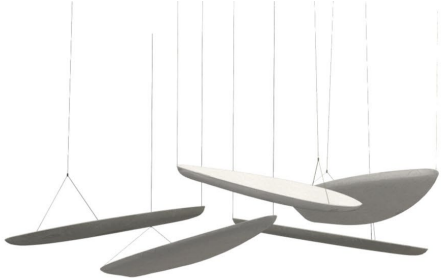

# JET-103

Overall Footprint 18' x 22'

Product Line	Corral Horizon Corral Spin Iris Jetty:Mod	Park Planter Recharge Two-Thirds Zilenzio Delta
--------------	--	--

[View JET-103](#) →

**DISCLAIMER:**  
DRAWING AND SPECIFICATIONS NOT FOR ORDER ENTRY. IDEA STARTERS TO BE USED FOR BUDGETARY AND INSPIRATIONAL PURPOSES ONLY. PLEASE CONTACT A SALES REPRESENTATIVE OR AUTHORIZED DEALER FOR PRICING.