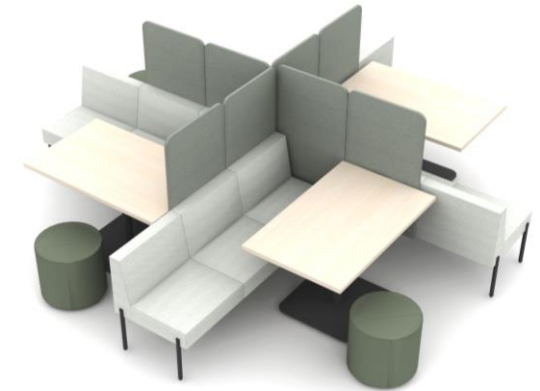

JET-114

Overall Footprint 19' x 6'-6"

Product Line Jetty:Mod
Recharge
Structure

[View JET-114](#) →

DISCLAIMER:
DRAWING AND SPECIFICATIONS NOT FOR ORDER
ENTRY. IDEA STARTERS TO BE USED FOR
BUDGETARY AND INSPIRATIONAL PURPOSES ONLY.
PLEASE CONTACT A SALES REPRESENTATIVE OR
AUTHORIZED DEALER FOR PRICING.

All layouts utilize the same kit-of-parts and show a variety of configurations

- 8 Screens
- 12 Seats
- 3 Tables
- 4 Ottomans

JET-114

Kit-of-Parts Configurations

Layout A

Layout B

Layout C

DISCLAIMER: