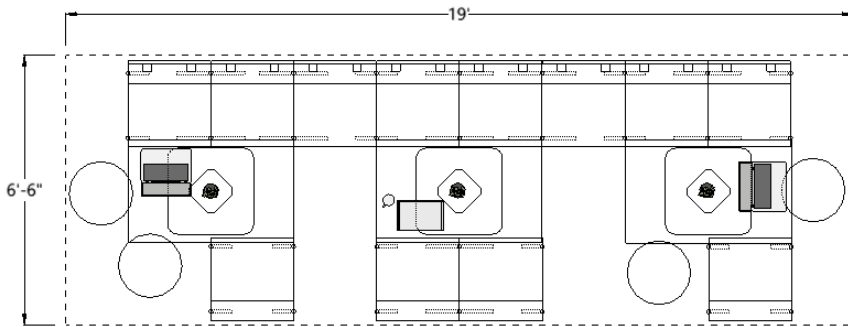

JET-114

Overall Footprint 19' x 6'-6"

Product Line Jetty:Mod
Recharge
Structure

[View JET-114](#) →

DISCLAIMER:
DRAWING AND SPECIFICATIONS NOT FOR ORDER
ENTRY. IDEA STARTERS TO BE USED FOR
BUDGETARY AND INSPIRATIONAL PURPOSES ONLY.
PLEASE CONTACT A SALES REPRESENTATIVE OR
AUTHORIZED DEALER FOR PRICING.

All layouts utilize the same kit-of-parts and show a variety of configurations

- 8 Screens
- 12 Seats
- 3 Tables
- 4 Ottomans

JET-114

Kit-of-Parts Configurations

Layout A

Layout B

Layout C

DISCLAIMER: