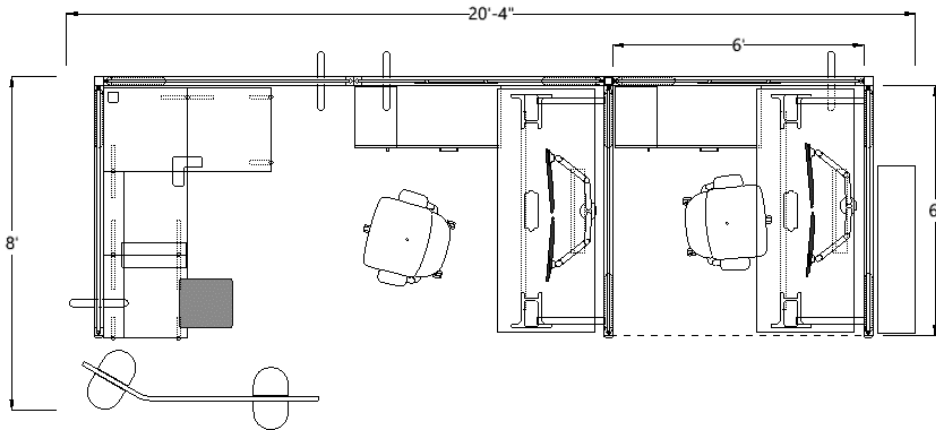

MUR-107

Workstation Footprint 6' x 6'

Overall Footprint 20'- 4" x 8'

Product Line	Align	Mural Park Pli
	Corral Cobra	
	Jetty:Mod	

[View MUR-107](#) →

DISCLAIMER:

DRAWING AND SPECIFICATIONS NOT FOR ORDER ENTRY. IDEA STARTERS TO BE USED FOR BUDGETARY AND INSPIRATIONAL PURPOSES ONLY. PLEASE CONTACT A SALES REPRESENTATIVE OR AUTHORIZED DEALER FOR PRICING.