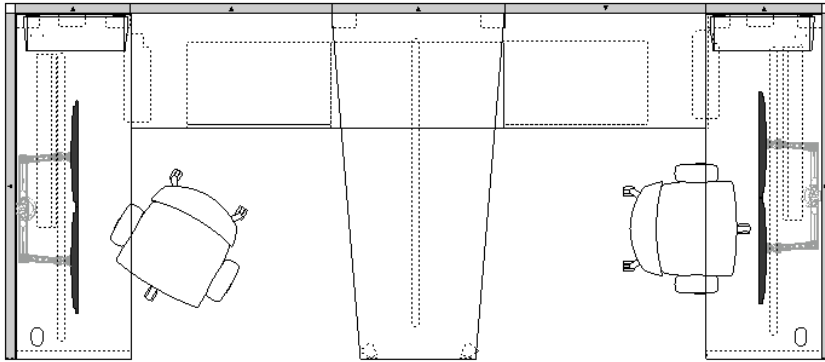

OPT-102

Workstation Footprint 6' x 7'

Overall Footprint 6'-2" x 14'-4"

Product Line
Align
Lyric
Optimize

[View OPT-102](#)

DISCLAIMER:

DRAWING AND SPECIFICATIONS NOT FOR ORDER ENTRY. IDEA STARTERS TO BE USED FOR BUDGETARY AND INSPIRATIONAL PURPOSES ONLY. PLEASE CONTACT A SALES REPRESENTATIVE OR AUTHORIZED DEALER FOR PRICING.