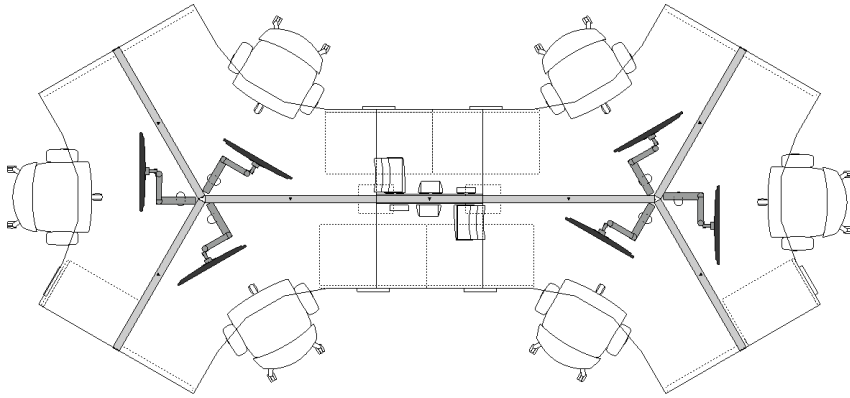

OPT-103

Workstation Footprint 4'-6" x 7'

Overall Footprint 9' x 18'-3"

Product Line
Align
Lyric
Optimize

[View OPT-103](#) →

DISCLAIMER:

DRAWING AND SPECIFICATIONS NOT FOR ORDER ENTRY. IDEA STARTERS TO BE USED FOR BUDGETARY AND INSPIRATIONAL PURPOSES ONLY. PLEASE CONTACT A SALES REPRESENTATIVE OR AUTHORIZED DEALER FOR PRICING.