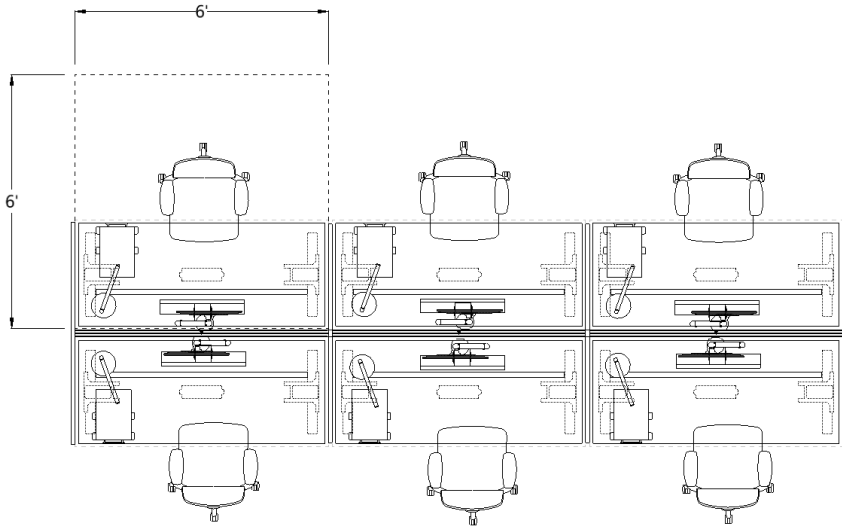

# OPT-104

Workstation Footprint 6' x 6'

Overall Footprint 18'-5" x 12'-2"

Product Line Altitude A6  
Gallery Panels  
Optimize

Radii  
Relate

View OPT-104 →

**DISCLAIMER:**

DRAWING AND SPECIFICATIONS NOT FOR ORDER ENTRY. IDEA STARTERS TO BE USED FOR BUDGETARY AND INSPIRATIONAL PURPOSES ONLY. PLEASE CONTACT A SALES REPRESENTATIVE OR AUTHORIZED DEALER FOR PRICING.