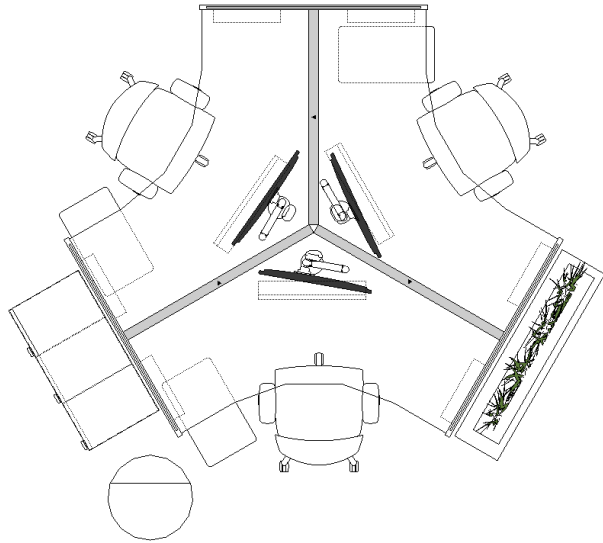

# OPT-106

Workstation Footprint 6' x 6'

Overall Footprint 38' x 10'

Product Line	Align	Optimize
	Clubhouse	Park
	Lyric	Radii
	Gallery Panels	Two-Thirds

[View OPT-106](#) →

**DISCLAIMER:**

DRAWING AND SPECIFICATIONS NOT FOR ORDER ENTRY. IDEA STARTERS TO BE USED FOR BUDGETARY AND INSPIRATIONAL PURPOSES ONLY. PLEASE CONTACT A SALES REPRESENTATIVE OR AUTHORIZED DEALER FOR PRICING.

## OPT-106

Workstation Footprint 6' x 6'

Overall Footprint 38' x 10'

Product Line	Align Clubhouse Lyric Gallery Panels	Optimize Park Radii Two-Thirds
--------------	---	---

[View OPT-106](#)

**DISCLAIMER:**