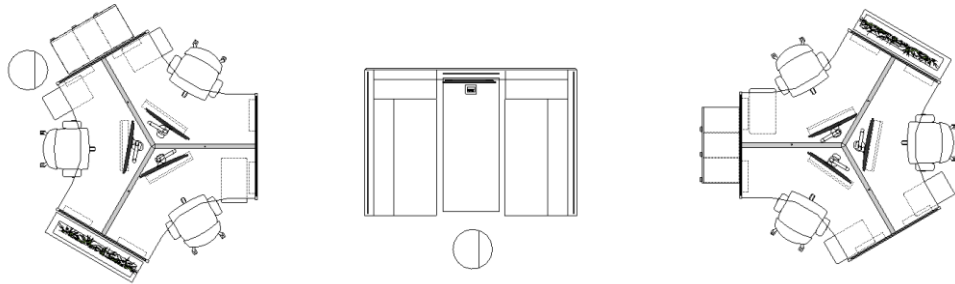

# OPT-106

Workstation Footprint 6' x 6'

Overall Footprint 38' x 10'

Product Line	Align	Optimize
	Clubhouse	Park
	Lyric	Radii
	Gallery Panels	Two-Thirds

[View OPT-106](#) →

**DISCLAIMER:**

DRAWING AND SPECIFICATIONS NOT FOR ORDER ENTRY. IDEA STARTERS TO BE USED FOR BUDGETARY AND INSPIRATIONAL PURPOSES ONLY. PLEASE CONTACT A SALES REPRESENTATIVE OR AUTHORIZED DEALER FOR PRICING.

## OPT-106

Workstation Footprint 6' x 6'

Overall Footprint 38' x 10'

Product Line	Align Clubhouse Lyric Gallery Panels	Optimize Park Radii Two-Thirds
--------------	---	---

[View OPT-106](#)

**DISCLAIMER:**