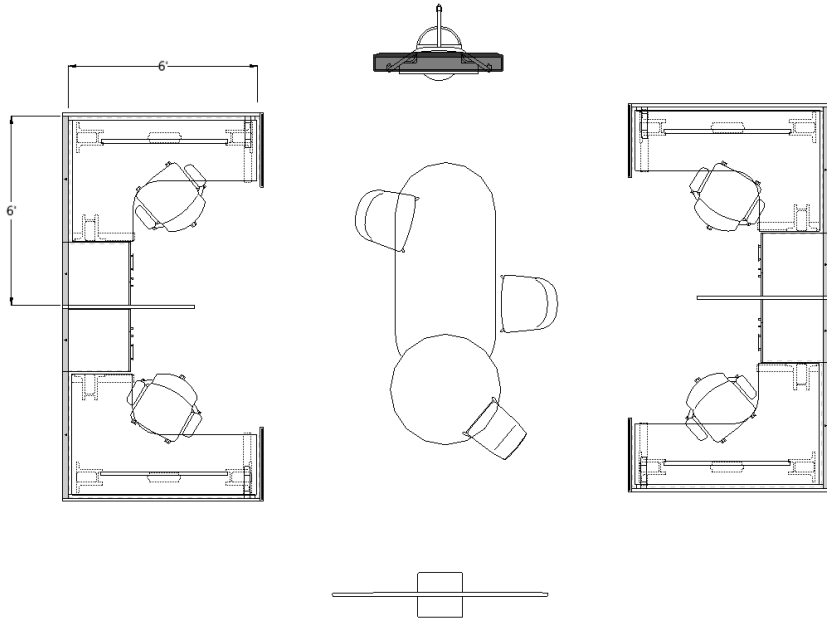

OPT-107

Workstation Footprint 6' x 6'

Overall Footprint 24' x 20'

Product Line	Align	Gallery Panels
	Altitude A6	
	Cloud	
	Evo	

[View OPT-107](#) →

DISCLAIMER:
 DRAWING AND SPECIFICATIONS NOT FOR ORDER ENTRY. IDEA STARTERS TO BE USED FOR BUDGETARY AND INSPIRATIONAL PURPOSES ONLY. PLEASE CONTACT A SALES REPRESENTATIVE OR AUTHORIZED DEALER FOR PRICING.

OPT-107

Workstation Footprint 6' x 6'

Overall Footprint 24' x 20'

Product Line	Align	Gallery Panels
	Altitude A6	Optimize
	Cloud	Park
	Evo	Summit

[View OPT-107](#) →

DISCLAIMER:
DRAWING AND SPECIFICATIONS NOT FOR ORDER ENTRY. IDEA STARTERS TO BE USED FOR BUDGETARY AND INSPIRATIONAL PURPOSES ONLY. PLEASE CONTACT A SALES REPRESENTATIVE OR AUTHORIZED DEALER FOR PRICING.