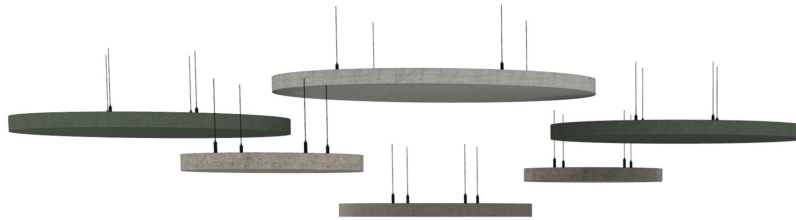

SIL-402

Workstation Footprint 6'-3" x 6'-11"

Overall Footprint 24'-3" x 11'-2"

Product Line	Briefing Table	O6 Task Chair
	Cloud Screen	Silea Welcome
	Corral Spin Lounge	Zilenzio Dezibel
	NC Hello Floor Lamp	