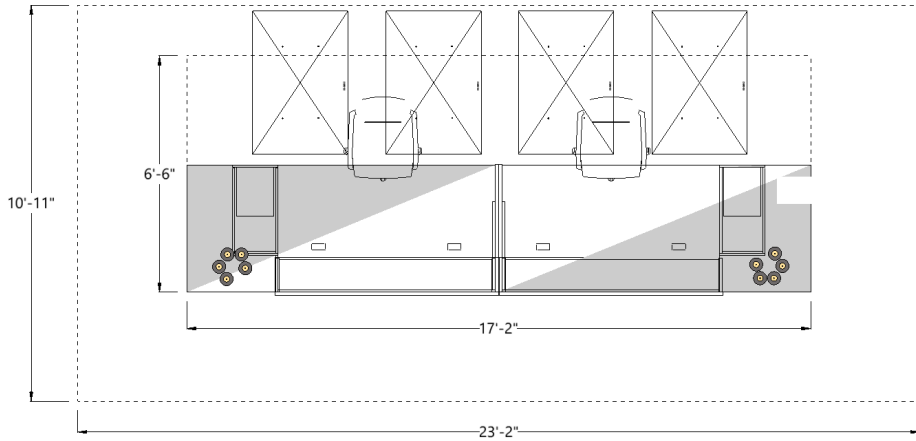

# SIL-405

Workstation Footprint 17'-2" x 6'-6"

Overall Footprint 23'-2" x 10'-11"

Product Line  
 Genesee  
 NC Amp Lamp  
 Silea Welcome  
 Zilenzio Dezibel

View SIL-405 →

**DISCLAIMER:**  
 DRAWING AND SPECIFICATIONS NOT FOR ORDER  
 ENTRY. IDEA STARTERS TO BE USED FOR  
 BUDGETARY AND INSPIRATIONAL PURPOSES ONLY.  
 PLEASE CONTACT A SALES REPRESENTATIVE OR  
 AUTHORIZED DEALER FOR PRICING.