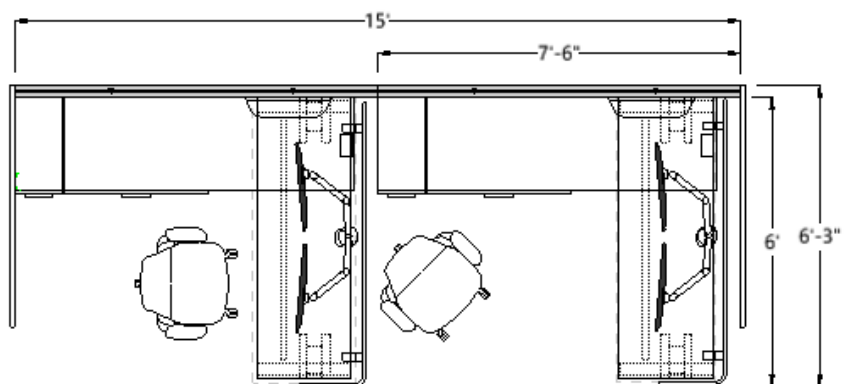

STR-118

Workstation Footprint 6' x 7'-6"

Overall Footprint 15' x 6'-3"

Product Line
Stride
Approach
Mimeo

DISCLAIMER:

DRAWING AND SPECIFICATIONS NOT FOR ORDER ENTRY. IDEA STARTERS TO BE USED FOR BUDGETARY AND INSPIRATIONAL PURPOSES ONLY. PLEASE CONTACT AN ALLSTEEL SALES REPRESENTATIVE OR AUTHORIZED DEALER FOR PRICING.