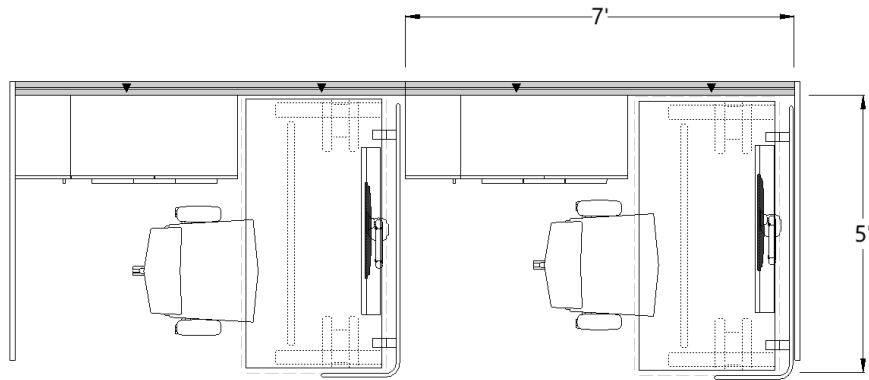

STR-122

Workstation Footprint 7' x 5'

Overall Footprint 14'-2" x 5'-4"

Product Line	Altitude	Stride
	Involve	Svelte
	Pivot	

[View STR-122](#) →

DISCLAIMER:

DRAWING AND SPECIFICATIONS NOT FOR ORDER ENTRY. IDEA STARTERS TO BE USED FOR BUDGETARY AND INSPIRATIONAL PURPOSES ONLY. PLEASE CONTACT A SALES REPRESENTATIVE OR AUTHORIZED DEALER FOR PRICING.