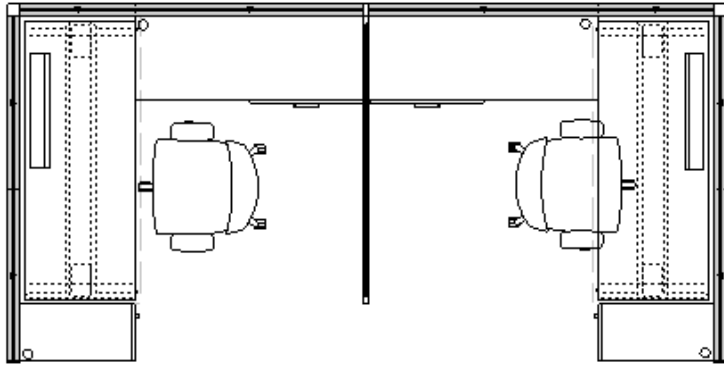

## TER-104

Workstation Footprint 6' x 6'

Overall Footprint 6'-5" x 13'-7"

Product Line  
Involve  
Lyric  
Terrace

[View TER-104](#)

**DISCLAIMER:**

DRAWING AND SPECIFICATIONS NOT FOR ORDER ENTRY. IDEA STARTERS TO BE USED FOR BUDGETARY AND INSPIRATIONAL PURPOSES ONLY. PLEASE CONTACT A SALES REPRESENTATIVE OR AUTHORIZED DEALER FOR PRICING.