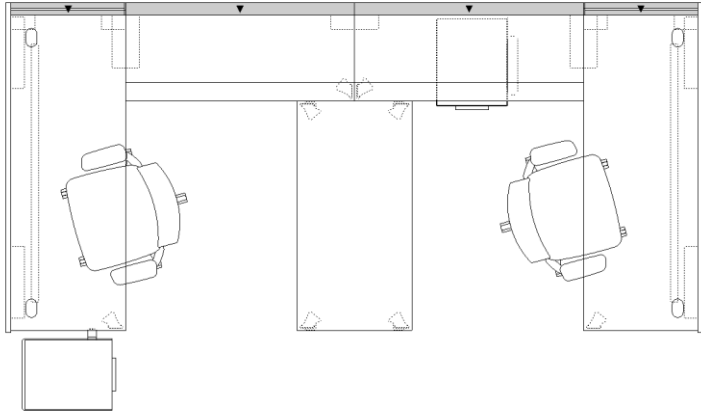

TER-118

Workstation Footprint 6' x 6'

Overall Footprint 12'-2" x 5'-8"

Product Line
Evo
Radii
Terrace

[View TER-118](#) →

DISCLAIMER:
DRAWING AND SPECIFICATIONS NOT FOR ORDER ENTRY. IDEA STARTERS TO BE USED FOR BUDGETARY AND INSPIRATIONAL PURPOSES ONLY. PLEASE CONTACT A SALES REPRESENTATIVE OR AUTHORIZED DEALER FOR PRICING.