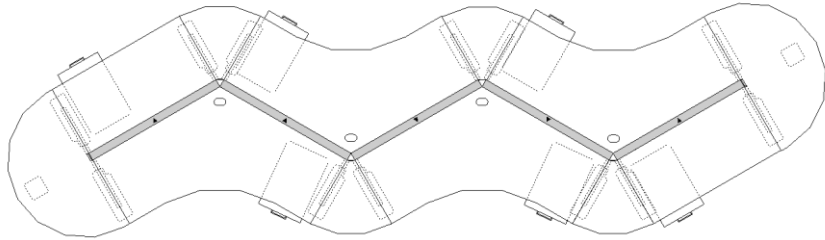

TER-120

Workstation Footprint 7' x 4'

Overall Footprint 22'-3" x 6'-2"

Product Line
Radii
Terrace

[View TER-120](#)

DISCLAIMER:

DRAWING AND SPECIFICATIONS NOT FOR ORDER ENTRY. IDEA STARTERS TO BE USED FOR BUDGETARY AND INSPIRATIONAL PURPOSES ONLY. PLEASE CONTACT A SALES REPRESENTATIVE OR AUTHORIZED DEALER FOR PRICING.