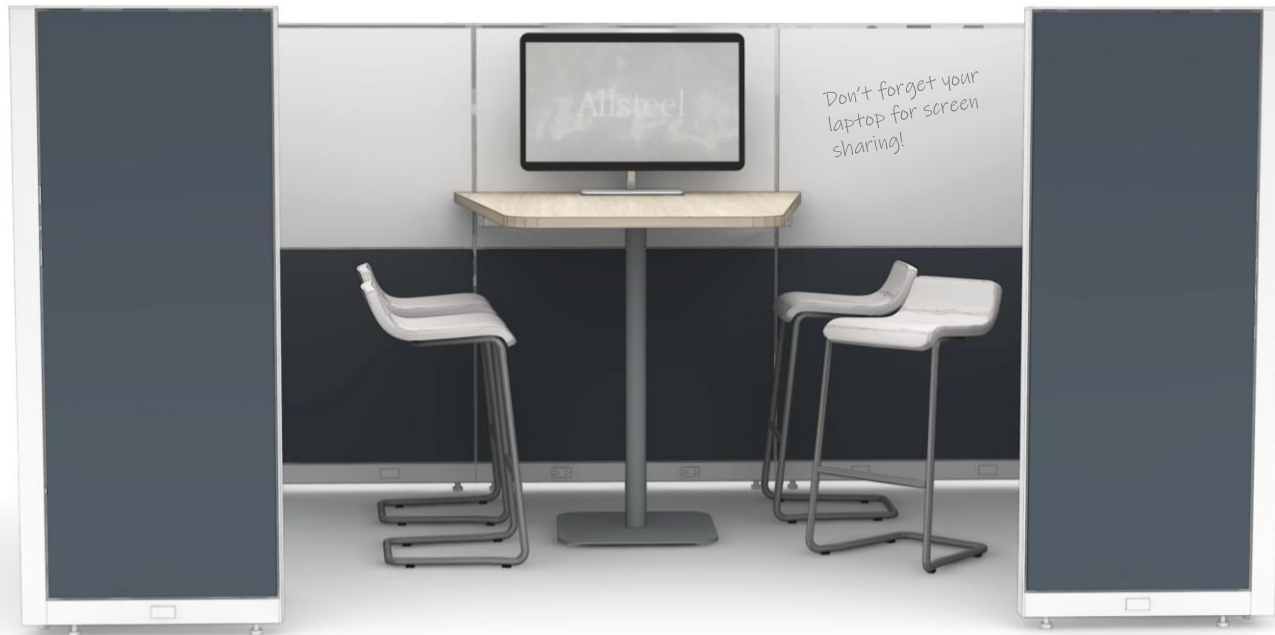

TER-121

Workstation Footprint 10'-6" x 7'

Overall Footprint 10'-11" x 7'-5"

Product Line Structure
Summit
Terrace

View TER-121

DISCLAIMER:

DRAWING AND SPECIFICATIONS NOT FOR ORDER ENTRY. IDEA STARTERS TO BE USED FOR BUDGETARY AND INSPIRATIONAL PURPOSES ONLY. PLEASE CONTACT A SALES REPRESENTATIVE OR AUTHORIZED DEALER FOR PRICING.