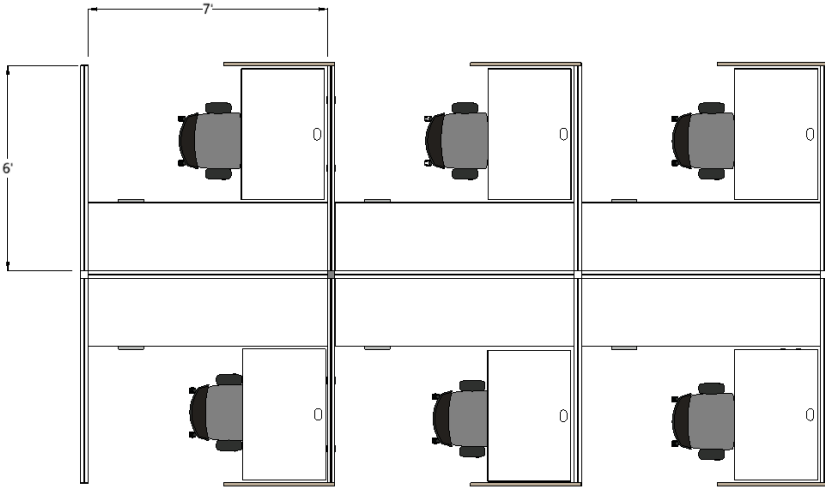

# TER-135

Workstation Footprint 7' x 6'

Overall Footprint 21'-10" x 12'-3"

Product Line  
Align  
Altitude  
Lyric  
Terrace

[View TER-135](#) →

**DISCLAIMER:**  
DRAWING AND SPECIFICATIONS NOT FOR ORDER ENTRY. IDEA STARTERS TO BE USED FOR BUDGETARY AND INSPIRATIONAL PURPOSES ONLY. PLEASE CONTACT A SALES REPRESENTATIVE OR AUTHORIZED DEALER FOR PRICING.