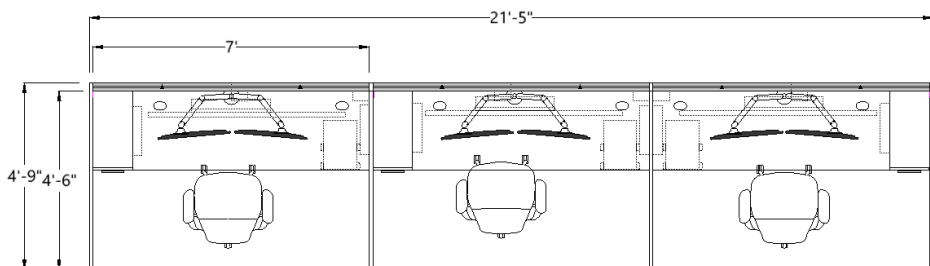

TER-138

Workstation Footprint 4'-6" x 7'

Overall Footprint 21'-5" x 4'-9"

Product Line Terrace
Approach
Radii
Mimeo

DISCLAIMER:

DRAWING AND SPECIFICATIONS NOT FOR ORDER ENTRY. IDEA STARTERS TO BE USED FOR BUDGETARY AND INSPIRATIONAL PURPOSES ONLY. PLEASE CONTACT AN ALLSTEEL SALES REPRESENTATIVE OR AUTHORIZED DEALER FOR PRICING.