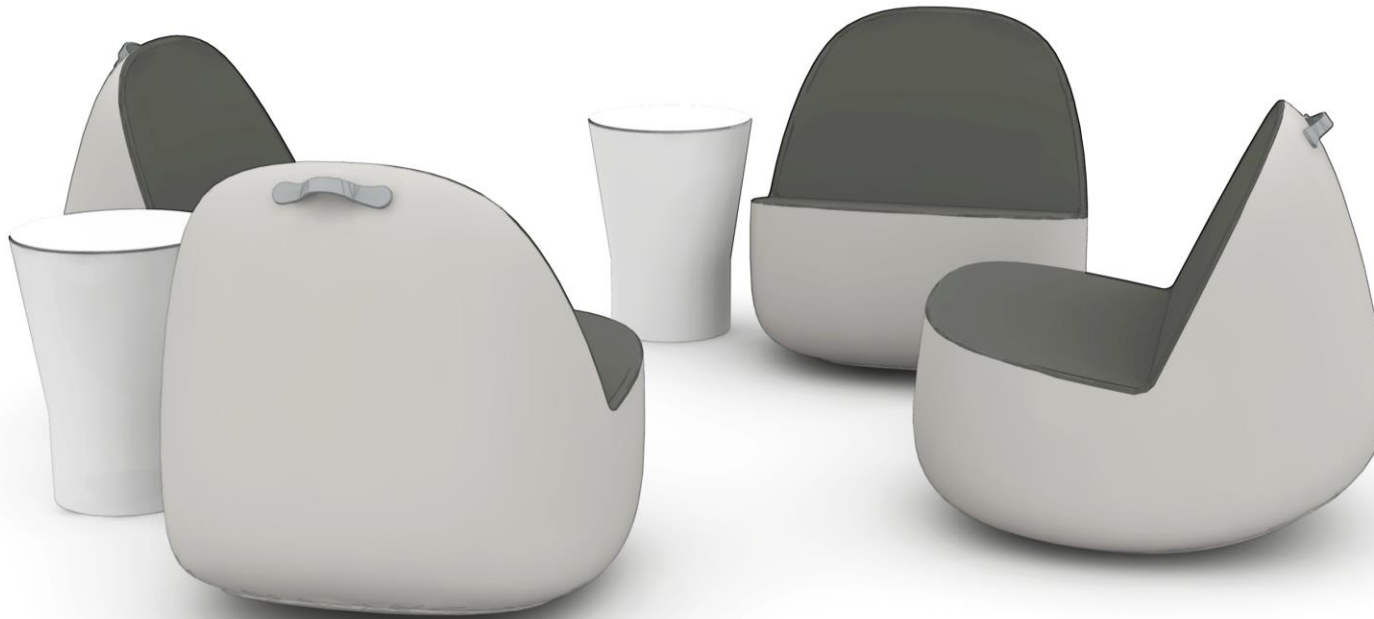

TWN-113

Overall Footprint 8'-6" x 8'-6"

Product Line Belong
Rock

[View TWN-113](#) →

DISCLAIMER:
DRAWING AND SPECIFICATIONS NOT FOR ORDER
ENTRY. IDEA STARTERS TO BE USED FOR
BUDGETARY AND INSPIRATIONAL PURPOSES ONLY.
PLEASE CONTACT A SALES REPRESENTATIVE OR
AUTHORIZED DEALER FOR PRICING.