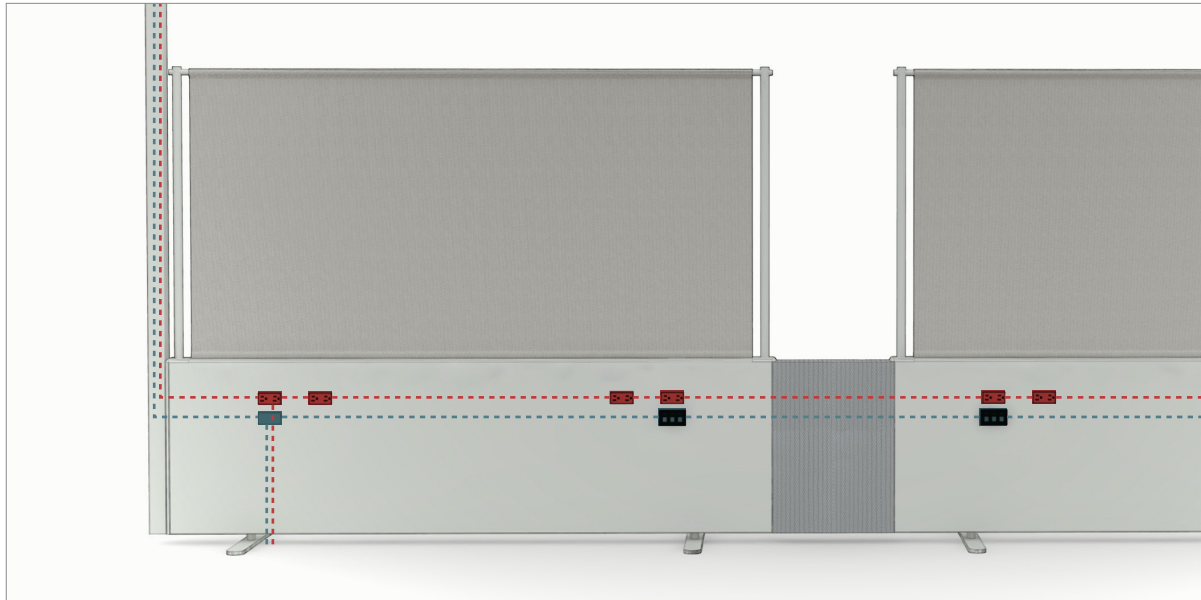

Mural offers fences, privacy screens, and height-adjustable worksurfaces, and then smoothly integrates storage, freestanding tables, and other product portfolios to create inviting spaces.

Mural flexes with changing needs,
from a workstation to a huddle
space for capturing new ideas.

Power and data can be brought in from multiple access points — from the floor or from the ceiling through a power pole. Routing through the flex connector brings connectivity to all, no matter the configuration.