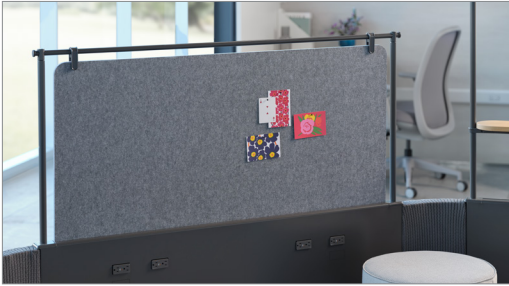

Mural offers fences, privacy screens, and height-adjustable worksurfaces, and then smoothly integrates storage, freestanding tables, and other product portfolios to create inviting spaces.

Mural flexes with changing needs,
from a workstation to a huddle
space for capturing new ideas.

Privacy screen clamp

Privacy screen frame cap

Integrated height-adjustable worksurface base

Fence pivoting foot (out)

Fence pivoting foot (in)

Freestanding Privacy Screens

Bent screen

Mobile markerboard

Accessories

Magnetic collaborative board

Marker holder

Suspended Privacy Screens & Shelf

PET

Mesh

Fabric

Glass markerboard