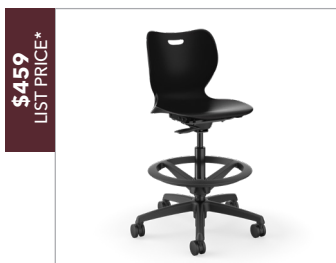

### SmartLink® 18" Chair

HSS4L-18B.E.\_\_PLAT

- One-piece plastic design is easy to clean
- 4-leg design
- Shell color is Onyx, Regatta and Lava
- Stacks up to 5-high
- Ships 4 per carton

**\$166**  
LIST PRICE\*

### Wire Chair Basket

HSSA-WB1618

- Keep books and personal items off the floor and neatly tucked away
- Can be retrofitted on existing HON SmartLink 4-leg student chairs
- Easy to install
- Ships 4 per carton

### SmartLink® Task Chair

HSSTK-18B.H.ON

- One-piece plastic design is easy to clean
- Seat adjusts 16"-21"H
- 5-star base with casters
- Shell color is Onyx

**\$459**  
LIST PRICE\*