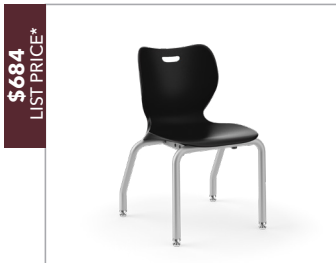

Education Solutions Delivered in Days

$684
LIST PRICE*

SmartLink® 16" Chair

HSS4L-16B.E.__PLAT

- One-piece plastic design is easy to clean
- 4-leg design
- Shell color is Onyx, Regatta and Lava
- Stacks up to 5-high
- Ships 4 per carton