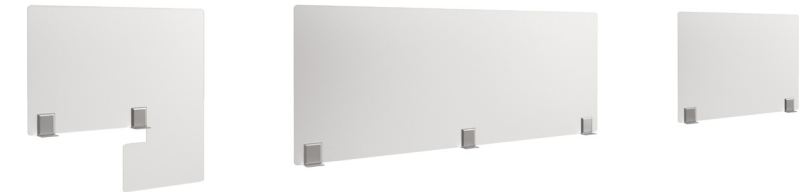

AVAILABLE
FEBRUARY 8!

Desktop Screens

PET Screens are available in:
Above/Below, Above/Below "L",
and Above "U".

13, 20, 24, 30, 32 H | 24, 30, 36,
48, 60, 72 W.

PET

Desktop Screens

Both Acrylic and Metal Screens
are available in:
20 + 25"H | 24", 30", 36" W
Front, Side, and Pacman Screens

ACRYLIC

METAL