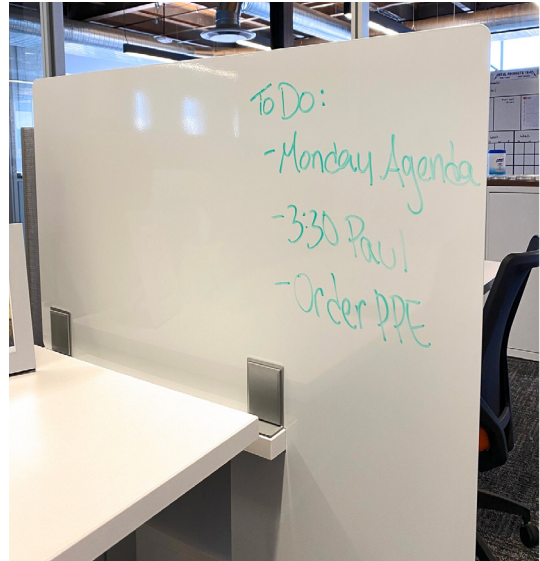

AVAILABLE
FEBRUARY 8!

Desktop Screens

PET Screens are available in:
Above/Below, Above/Below "L",
and Above "U".

13, 20, 24, 30, 32 H | 24, 30, 36,
48, 60, 72 W.

PET

Desktop Screens

Both Acrylic and Metal Screens
are available in:
20 + 25"H | 24", 30", 36" W
Front, Side, and Pacman Screens

ACRYLIC

METAL