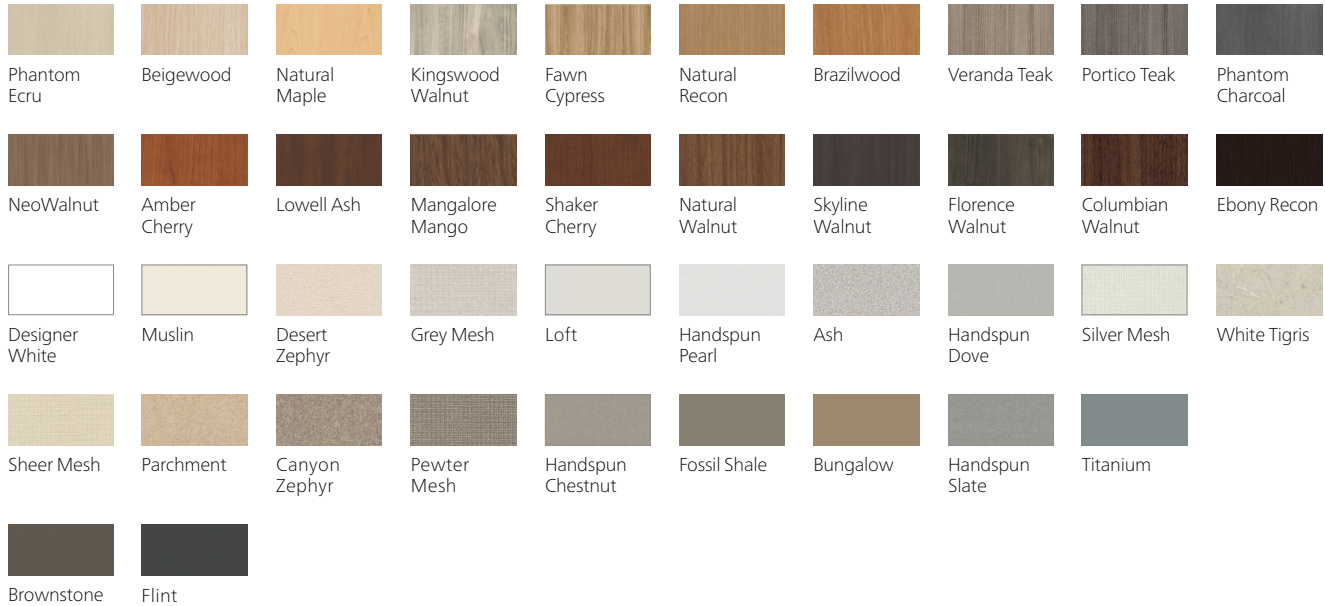

19"H x 22⅞"W x
22⅞"D

Top Laminate Finishes for Tables & Table/Bench

Base Colors

A wide selection of seating upholsteries for bench and stool are available online at allsteeloffice.com

Allsteel[®]

Allsteel Inc.
Muscatine, Iowa 52761
allsteeloffice.com