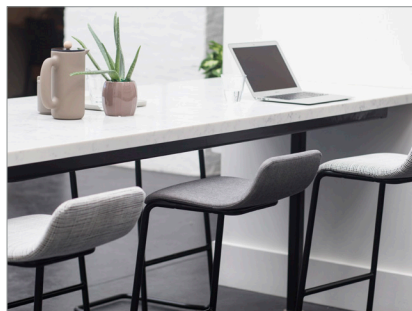

REDUCES VISUAL NOISE

The unique and minimal two-leg design brings a clean aesthetic to diverse shared environments.