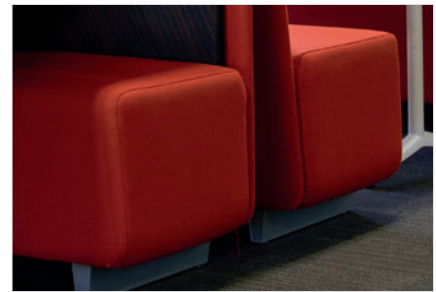

Allsteel®

Mind-Share®

As part of the Gather™ collection, Mind-Share allows people to work alone or collaborate. Stand-alone benches without screens can be used for seating in open or enclosed areas.

Canted screen allows a minimal 6-inch gap between units.

Bench without bolster or screen accommodates two-sided seating.

Bench, bolster, and screen can be specified with different upholsteries.

Mind-Share Statement of Line

Bench

18"H x 52"W x 19"D
 18"H x 60"W x 19"D
 18"H x 72"W x 19"D

Bench with Bolster

52"W bench with 47"W bolster
 60"W bench with 55"W bolster
 72"W bench with 67"W bolster

Seat height 18"
 Bolster height 10"
 Overall height 28"
 Overall depth 25"

Bench with Screen

52"W bench with 52" or 72"W screen
 60"W bench with 60" or 80"W screen
 72"W bench with 72" or 92"W screen

Screen height 50"
 Seat height 18"
 Bolster height 10"
 Overall height 68"
 Overall depth 25"

Go to allsteeloffice.com/configurator to customize this product for your space.

Allsteel[®]

Allsteel Inc.
 Muscatine, Iowa 52761