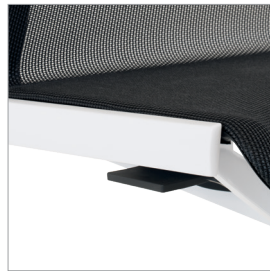

Task Chair

Side Chair

Lounge Chair

Essential Elements

Clarity has a minimal design and includes only the necessary pieces and nothing more, balancing form plus function in a choice of three chair models. Add style anywhere from reception to conference room, workspace to private office.

Mesh is continuous from the seat to the back for an uninterrupted look.

A single lever controls task chair seat height. Other adjustments are automatic.

The durable aluminum base is available in painted and polished finish options.

Optional open arms allow posture changes and user movement in the chair.

Cover Task Chair: Platinum Mesh, Titanium Mesh Carrier/Arm Pads, Silver Frame/Base **p. 2 All Chairs:** Flint Mesh, Graphite Mesh Carrier/Arm Pads, Carbon Frame/Base **p. 3 Task Chairs:** Platinum Mesh, Titanium Carrier/Arm Pads, Silver Frame/Base **Structure Table:** Pinnacle Woodgrain Laminate Top, Flint Community Legs **Task Chair:** Flint Mesh, Graphite Carrier/Arm Pads, Carbon Frame/Base **Altitude® Table:** Titanium Base, Designer White Laminate Top/Edge Radii™ **Mobile Pedestal:** Designer White