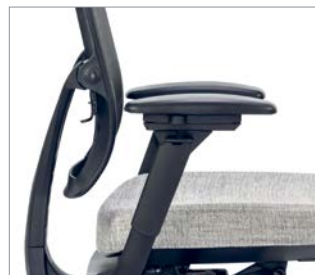

# A Complete Collection

Relate offers a full line of complementary seating that coordinates across the entire office.

Choose from task or multi-purpose models.

Task Chair

Task Stool

Side Chair

Multi-Purpose Stool

## More Choices for the Right Fit

Innovative technologies and easy-to-use adjustments allow you to personalize your chair as quickly and as frequently as you change your task.

Fully adjustable arms, lumbar support, and seat depth provide a personalized sit