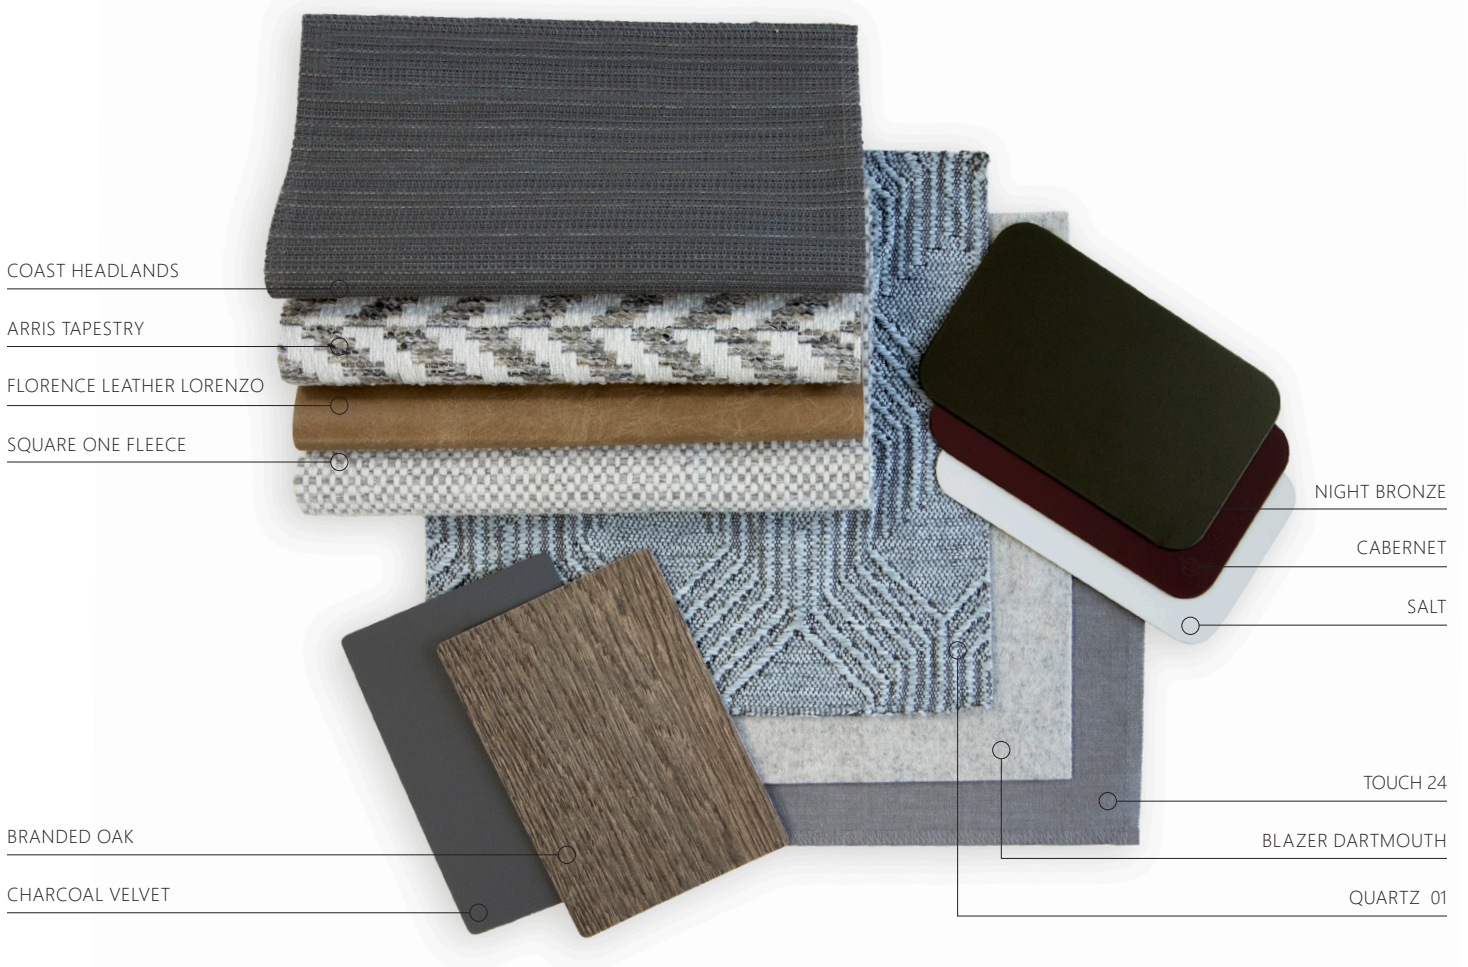

# Calming Neutrals

INSPIRATION PALETTE

## LAMINATES

Branded Oak  
GRADE L2 | LB01

Charcoal Velvet  
GRADE L7 | LCV1

## PAINTS

Salt  
GRADE P1 | P8C

Night Bronze  
GRADE P2 | P8B

Cabernet  
GRADE P3 | P7T

Florence Leather  
Lorenzo  
L1 | FLOR13

Coast Headlands  
GRADE B | COA910