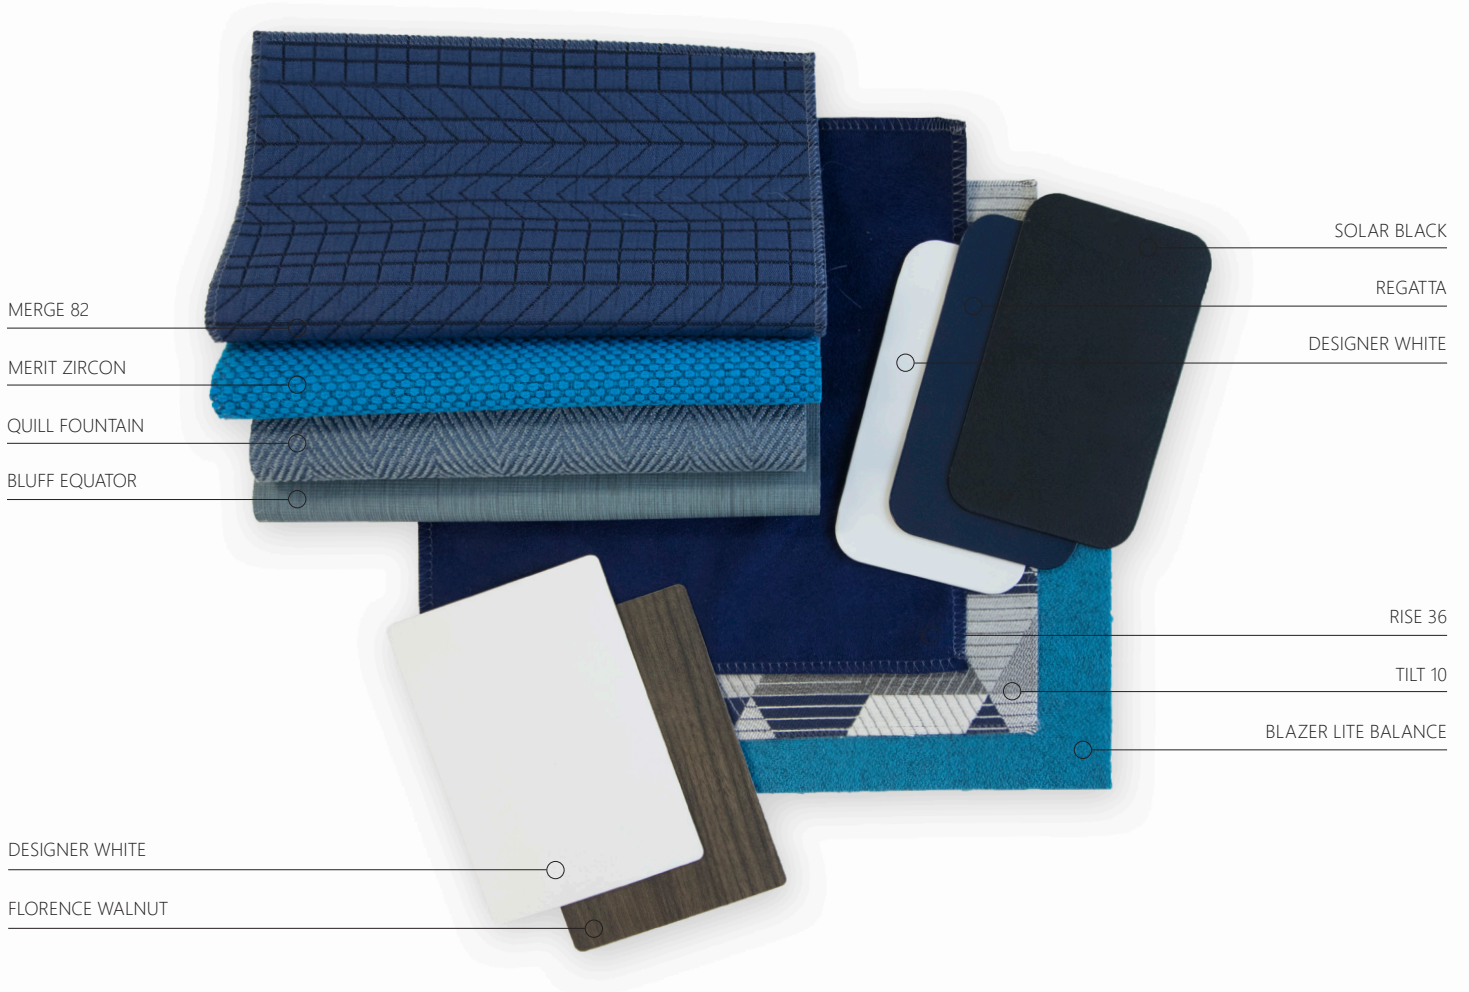

Brilliant Blues

INSPIRATION PALETTE

LAMINATES

Designer White
GRADE L1 | LDW1

Florence Walnut
GRADE L1 | LFW1

PAINTS

Designer White
GRADE P1 | PJW

Solar Black
GRADE P2 | P8X

Regatta
GRADE P3 | P8M

TEXTILES

Carnegie Tilt 10
GRADE 14 | SCARTLT10

Maharam
Bluff Equator
GRADE 5 | SMHMBLF17

Quill Fountain
GRADE 3 | QUL06

Camira Blazer
Lite Balance
GRADE D | PCAMBLT41

Maharam
Merit Zircon
GRADE 4 | SMHMMER13