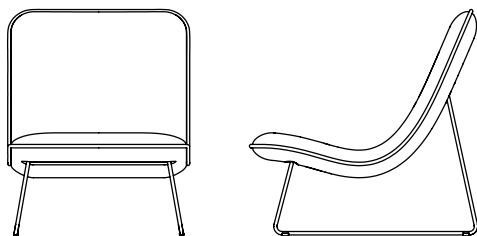

Pillow Lounge

CORRAL

Pillow Lounge

A soft pillow like form is held in place by a lightweight stainless steel rod base. The relaxed form of the Pillow Lounge is versatile and can be used in both the home and office. The lounge is visually lightweight but has a comfortable pillow like seat. Upholstered in Kvadrat fabrics.

Pillow Lounge

Included in our Quick-Ship Program

Pillow Lounge

31" W x 31" D x 32" H

Bespoke Editions

Pillow Lounges may be crafted to suite your taste in upholstery.

Please contact trade@corralusa.com for more information.