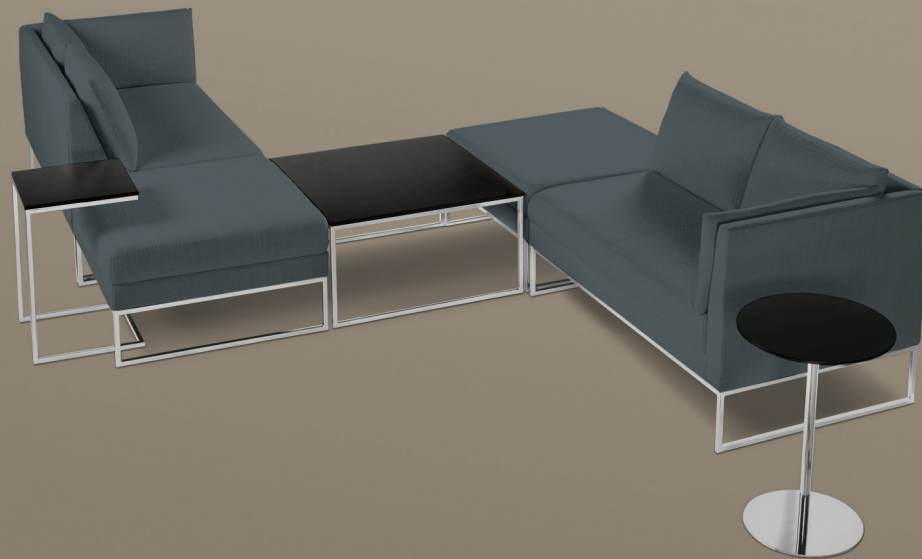

Gunlocke®

CALM™

TRANQUILITY AT WORK

Geometric shapes. Rounded edges. Soft cushions.

Approachable in style and adaptable in function.

Calm easily blends in any environment.

Bringing harmony to every space with limitless configurations and timeless aesthetic.

Design by ERIN RUBY

FLEXIBLE BY DESIGN

Two-arm. Left-arm. Right-arm. Armless.
Find your finish and pick your surface.
Private office or corporate lounge. Arrange
it your way. Calm is modular by design.
Always prepared to work—and ready to relax.