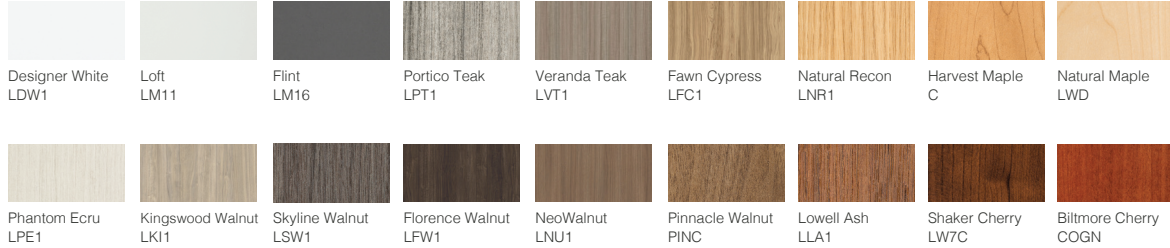

LIV IS SHOWN WITH SILEA™ LOUNGE LEVEL MEDIA AND CYLINDER OCCASIONAL TABLE

LIV MATERIALITY

The design simplicity of the LIV seating collection is the genesis for a stunning array of aesthetic and style options. From muted metals to luxurious leathers, from rich veneers to durable woodgrain laminates, your choices fuel your creativity. LIV gives you selections that spark imagination.

Gunlocke®

LIV SEATING

Design by IDA DESIGN | Principal MITCH BAKKER

MATERIAL OPTIONS

The versatile array of options for veneers, laminates, upholstery, and metal colors empower LIV seating to help you select the perfect aesthetic for your space.

Laminate

Veneer Finishes

Metal

*All models available in veneer, laminate, and metal finishes shown above. In addition, all can be upholstered in the textiles shown on gunlocke.com.

MODEL GGLIV19-023
LIV Arm Guest Chair