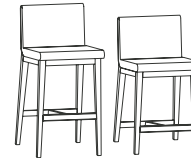

Design by ARKKIT FORMS DESIGN | *Principal* DAVID MOCARSKI

GGHB17-071
Guest, single upholstery

	w	d	h
<i>overall guest</i>	19"	21 1/2"	32 1/8"
<i>seat</i>	18 1/2"	16 3/4"	18 3/8"

TIA™

Models & Dimensions*

GMHB17-011
Stool, bar height, single upholstery

GMHB17-041
Stool, counter height, single upholstery

	w	d	h
<i>overall bar</i>	19"	21 1/2"	40 5/8"
<i>seat</i>	18 1/2"	16 3/4"	30 1/2"
<i>overall counter</i>	19"	21 1/2"	36 3/8"
<i>seat</i>	18 1/2"	16 3/4"	26 1/4"