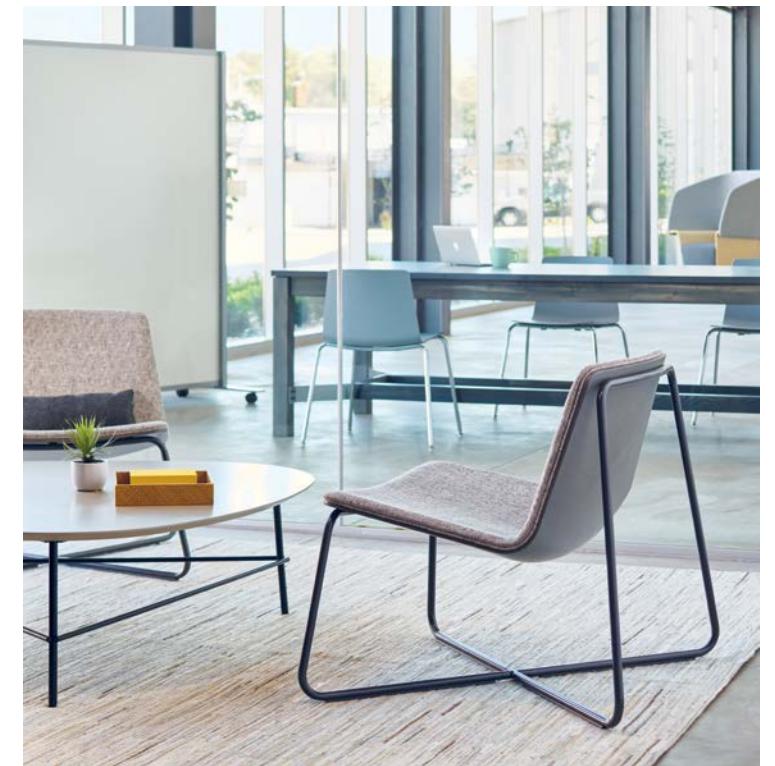

# Comfortable Versatility

The lightweight design of Vicinity seating allows for easy relocation wherever needed. Featuring a flexible polymer shell on chairs and stools, and an upholstered seat and back on the lounge chair, users can work and meet in comfort.

Vicinity chairs and stools stack up to 10 high, or 5 high with a seat pad.

The Vicinity lounge and rocker chairs feature upholstery with a veneer shell or a fully upholstered back.

Available with a sled or four-leg base, the chairs are lightweight and easy to move.

Optional seat pad on Vicinity chairs and stools offers more comfort.