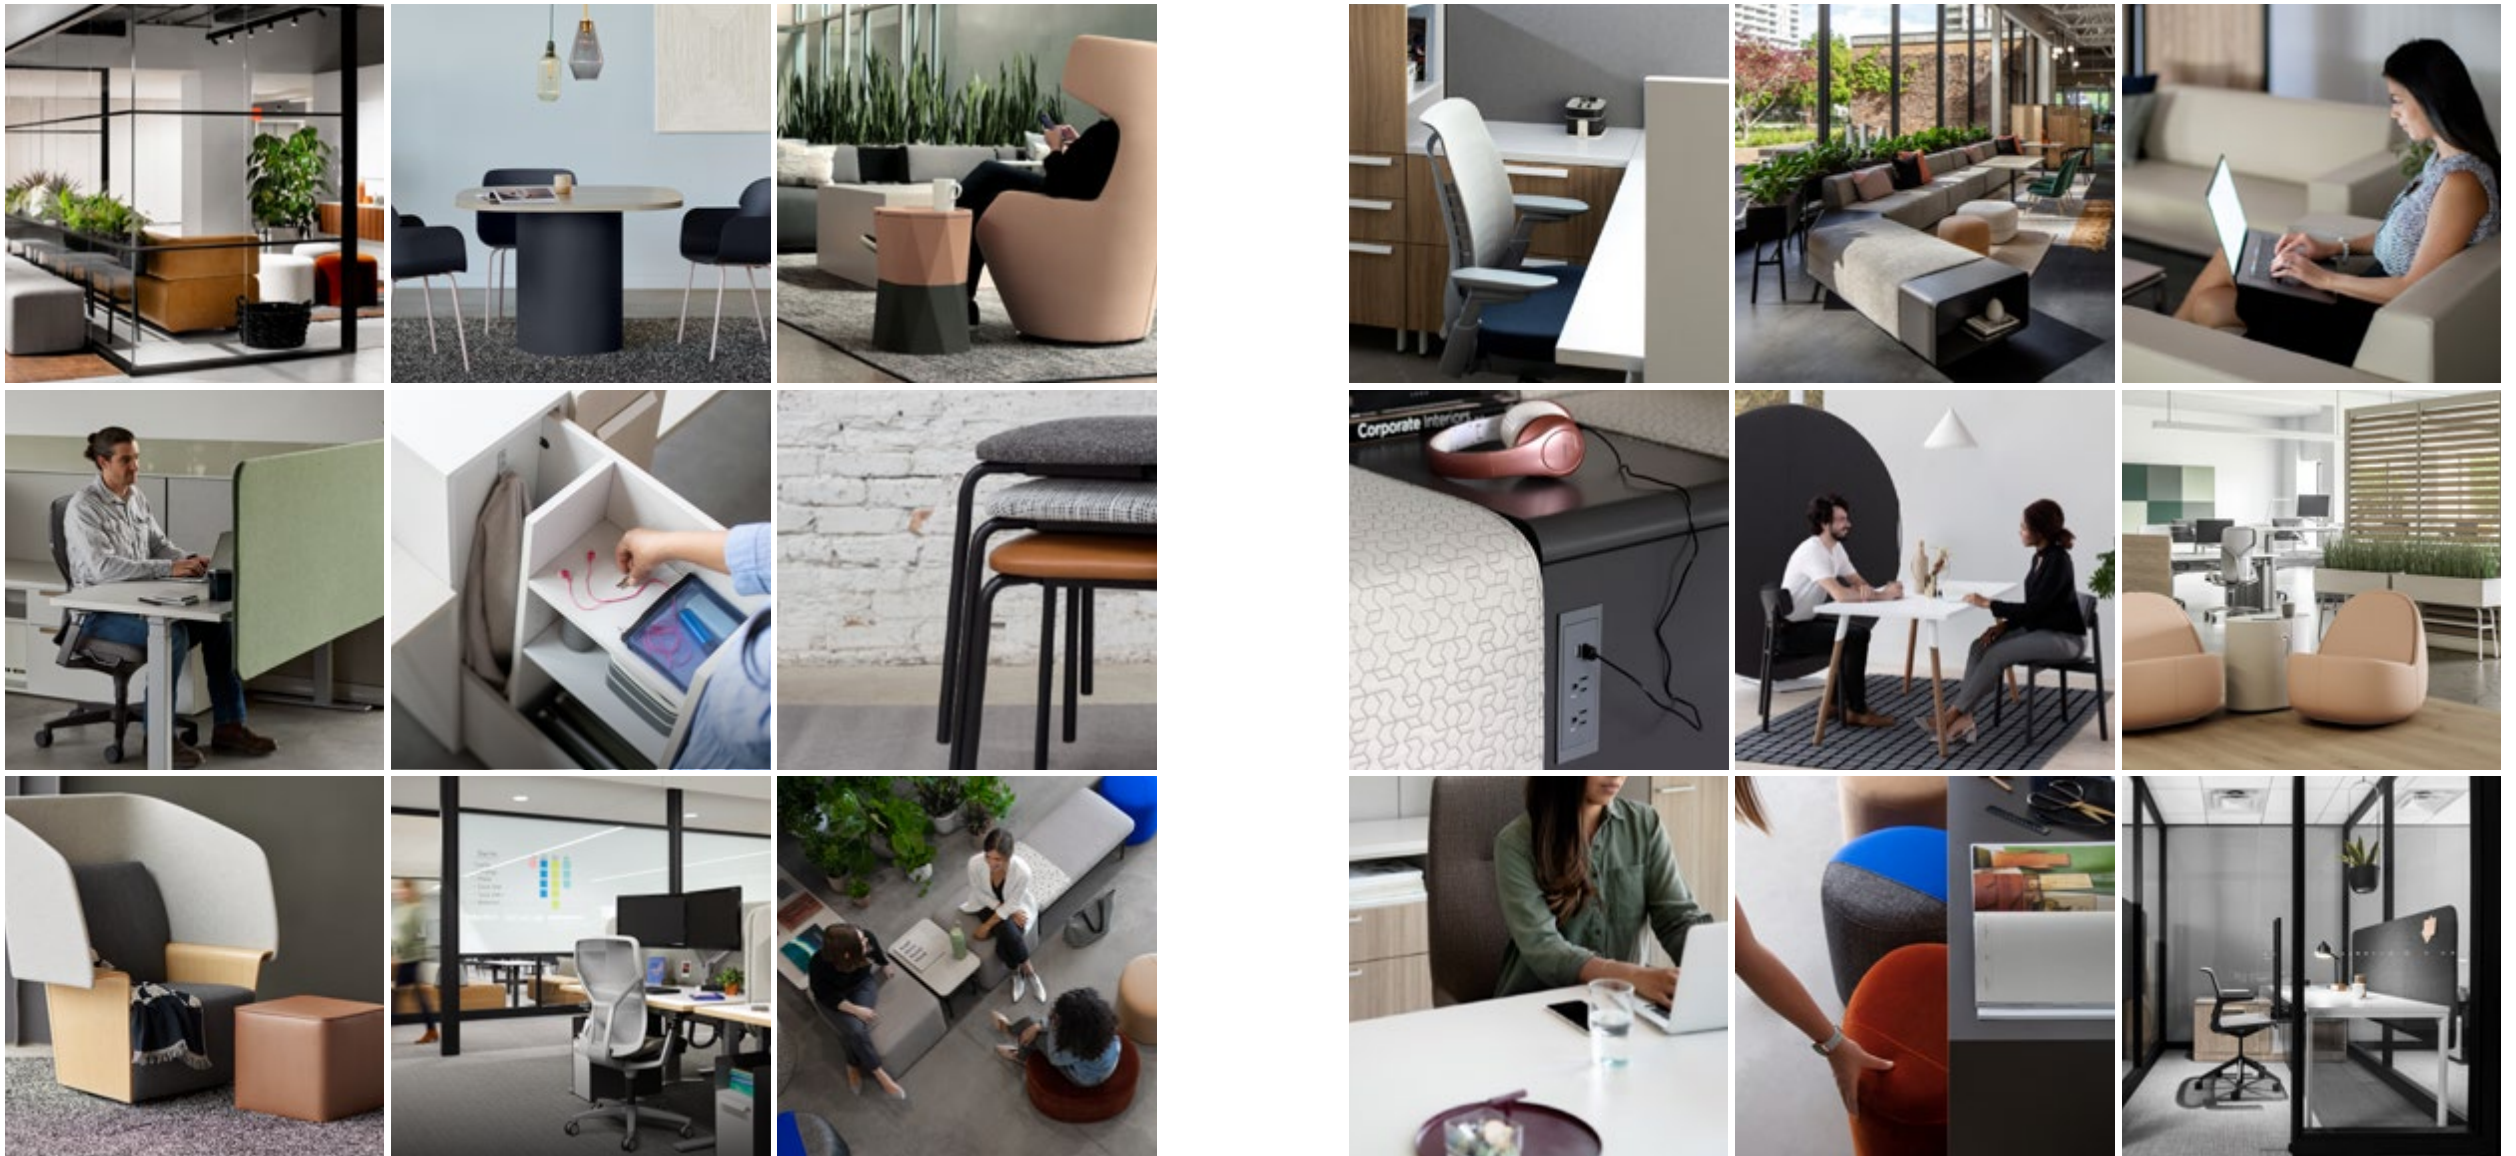

@normanncph 

Work Geometry™ is Allsteel's human-centric consideration of your posture, fit, and the tools you use to be productive and comfortable

Designing
for new
realities

Seeking solitude

Calm

Finding
success at
home or in
the office