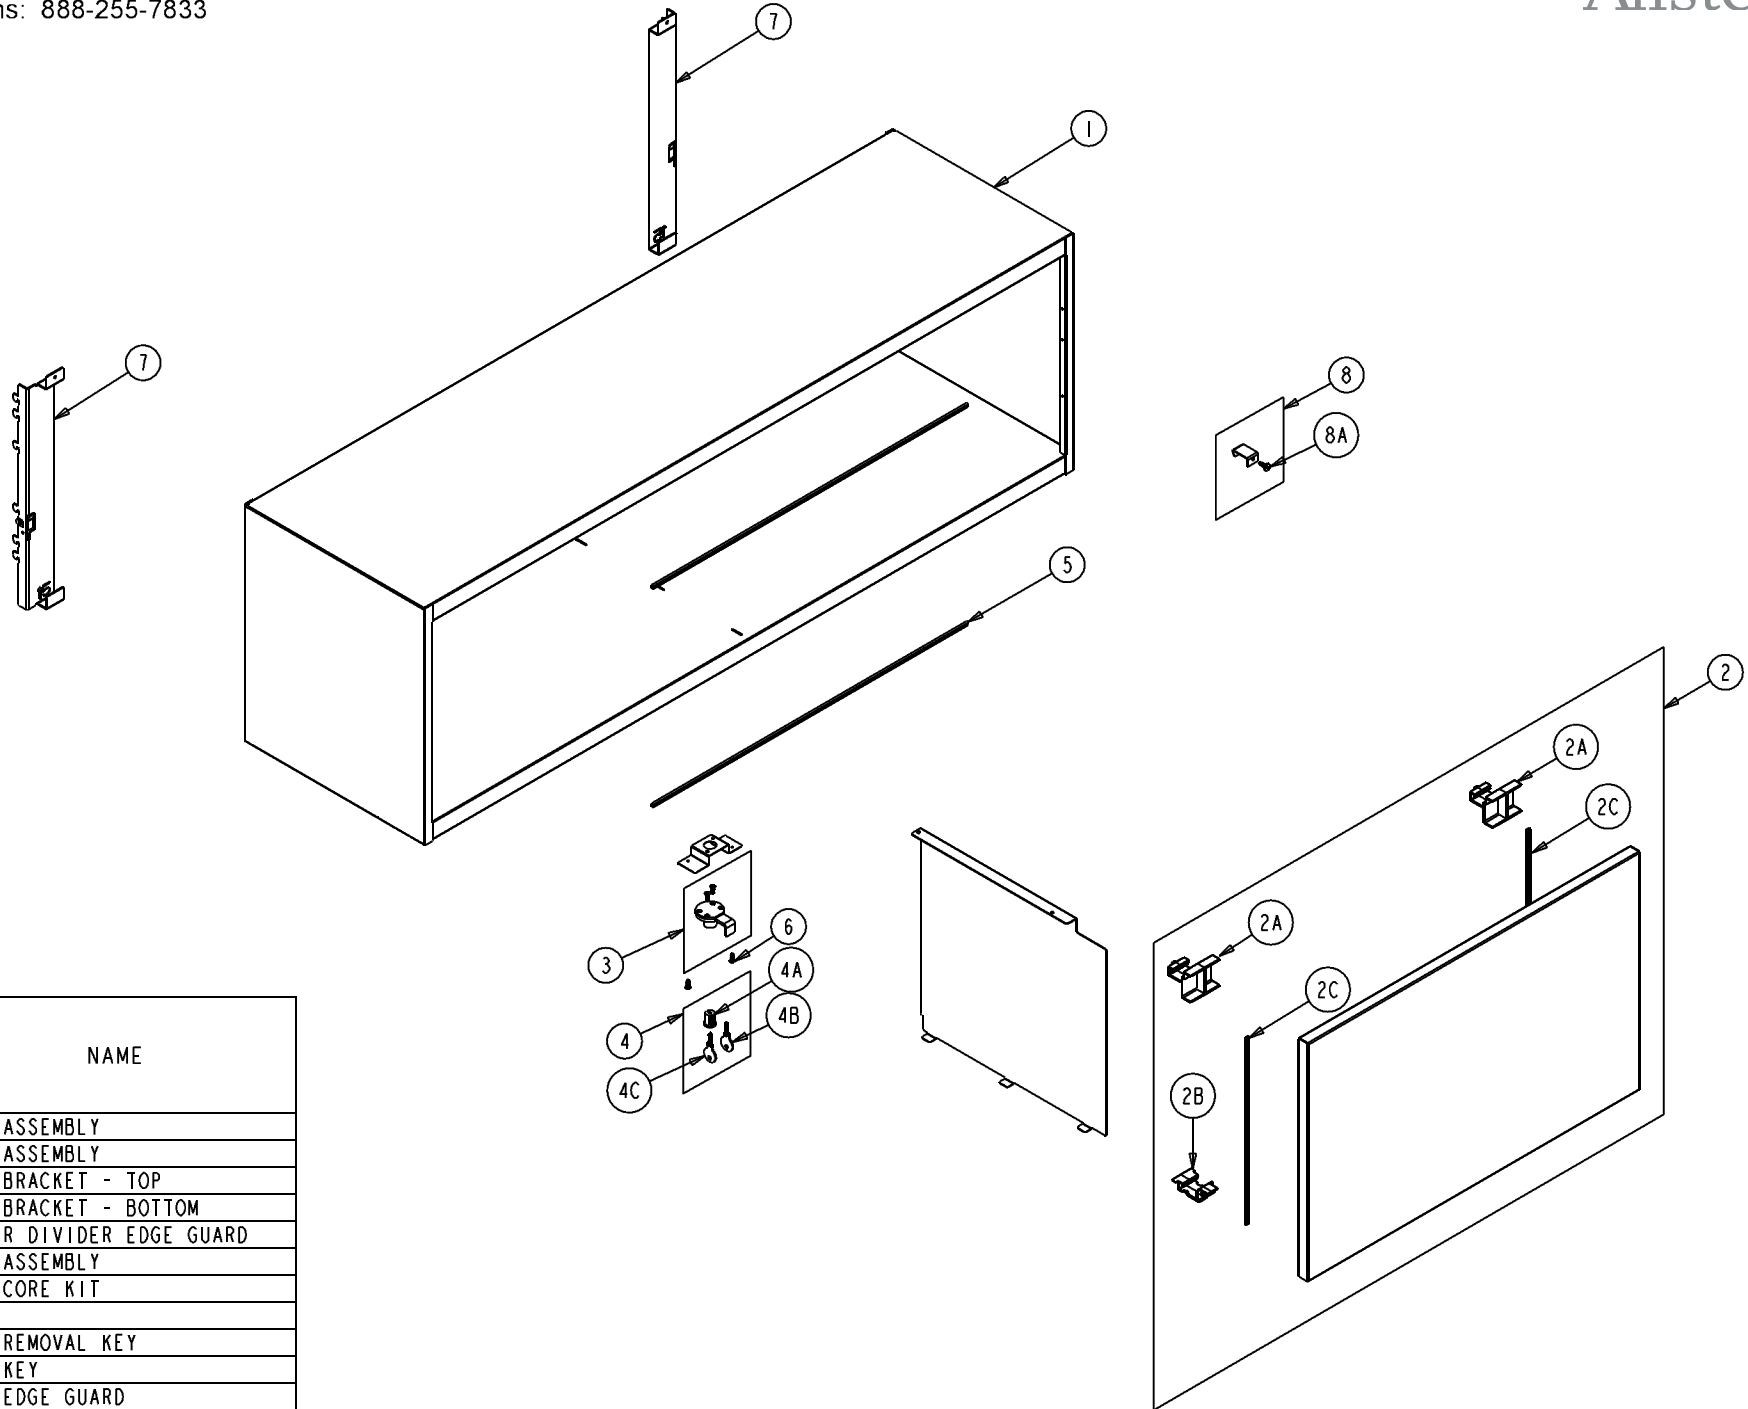

Please contact Customer Support with any Questions: 888-255-7833

DETAIL NO.	NAME
1	CASE ASSEMBLY
2	DOOR ASSEMBLY
2A	DOOR BRACKET - TOP
2B	DOOR BRACKET - BOTTOM
2C	CENTER DIVIDER EDGE GUARD
3	LOCK ASSEMBLY
4	LOCK CORE KIT
4A	CORE
4B	CORE REMOVAL KEY
4C	CORE KEY
5	CASE EDGE GUARD
6	LOCK ASSEMBLY SCREW
7	BRACKET ASSEMBLY
8	CLIP HARDWARE PACK
8A	CLIP SCREW