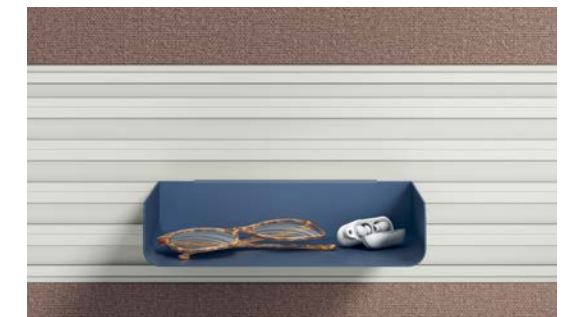

Small Tray

Organization Tools

From project and performance tools to personal effects, a versatile collection of organizational products contribute to an efficient and well accessorized workspace.