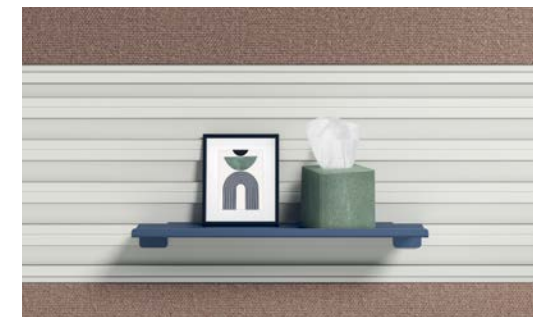

Small Shelf