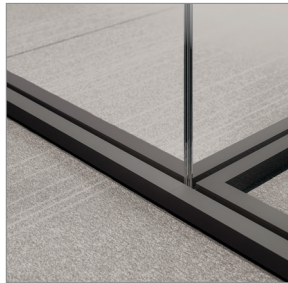

Pre-mitered connections ensure a tight sound seal.