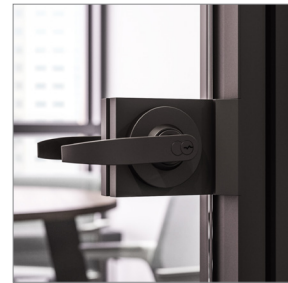

Optional locking-door levers offer additional privacy.

The Choice is Yours

Create functional spaces filled with natural light that capture and enhance organizational culture.