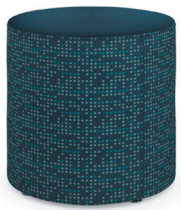

HON

FLOCK[®]
Seating

DUAL FABRIC OPTIONS. UNLIMITED COMBINATIONS.

Flock makes the most of open spaces with a collection of comfortable lounge and guest seating designed to accommodate any type of user or space. With the addition of dual fabric, it's easier than ever to customize Flock seating with a wide variety of colors and patterns. Choose from a selection of attractive seat upholstery options and complementary fabrics for the back and sides. Dual fabric Flock seating provides the freedom to liven up any space.

CASUAL SEATING

Cylinder

Specs:
17"H x 18 1/2" Diameter

Cube

Specs:
17"H x 18 1/2"D x 18 1/2"W

4-Leg Stool

Specs:
40 7/8"H x 15 7/8"D Seat x 18"W
Seat, Back Angle 12°

Casual Lounge Chair

Specs:
32 1/2"H x 17 1/2" D Seat x 22"W
Seat, Back Angle 18°

Casual Guest Chair

Specs:
32 1/2"H x 16 1/8"D Seat x 19"W
Seat, Back Angle 15°

LOUNGE SEATING

Round Lounge

Specs:
28"H x 33 1/2"W x 29"D

Square Lounge

Specs:
28"H x 34 1/2"W x 28 1/2"D

Modular End (R/L)

Specs:
28"H x 28 1/2"W x 28 1/2"D

Modular Chair

Specs:
28"H x 28 3/4"W x 28 1/2"D

LOUNGE SEATING LEG OPTIONS

Choose tapered round or square legs for a sleek profile and conventional aesthetic. The disc leg offers a more contemporary look, while the casters increase mobility.