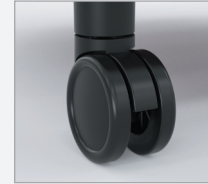

Specs:
28"H x 34 1/2"W x 28 1/2"D

Modular End (R/L)

Specs:
28"H x 28 1/2"W x 28 1/2"D

Modular Chair

Specs:
28"H x 28 3/4"W x 28 1/2"D

LOUNGE SEATING LEG OPTIONS

Choose tapered round or square legs for a sleek profile and conventional aesthetic. The disc leg offers a more contemporary look, while the casters increase mobility.

TAPERED ROUND LEG

TAPERED SQUARE LEG

CASTER*

HEIGHT ADJUSTABLE
DISC LEG

FINISHES

Lounge seating is available in Textured Satin Chrome or Textured Charcoal; Casual seating is available in Textured Satin Chrome only.