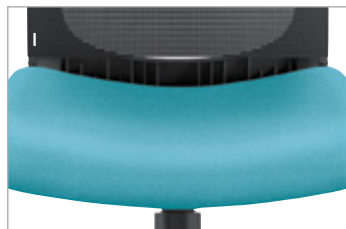

HON The HON Company
200 Oak Street
Muscatine, IA 52761
800.833.3964 | hon.com

© 2017 The HON Company. Form No. H5075 (8/17)
To view the registered and unregistered trademarks owned and used by The HON Company, visit hon.com/protected-marks. Models, upholstery and finishes are subject to change without notice.