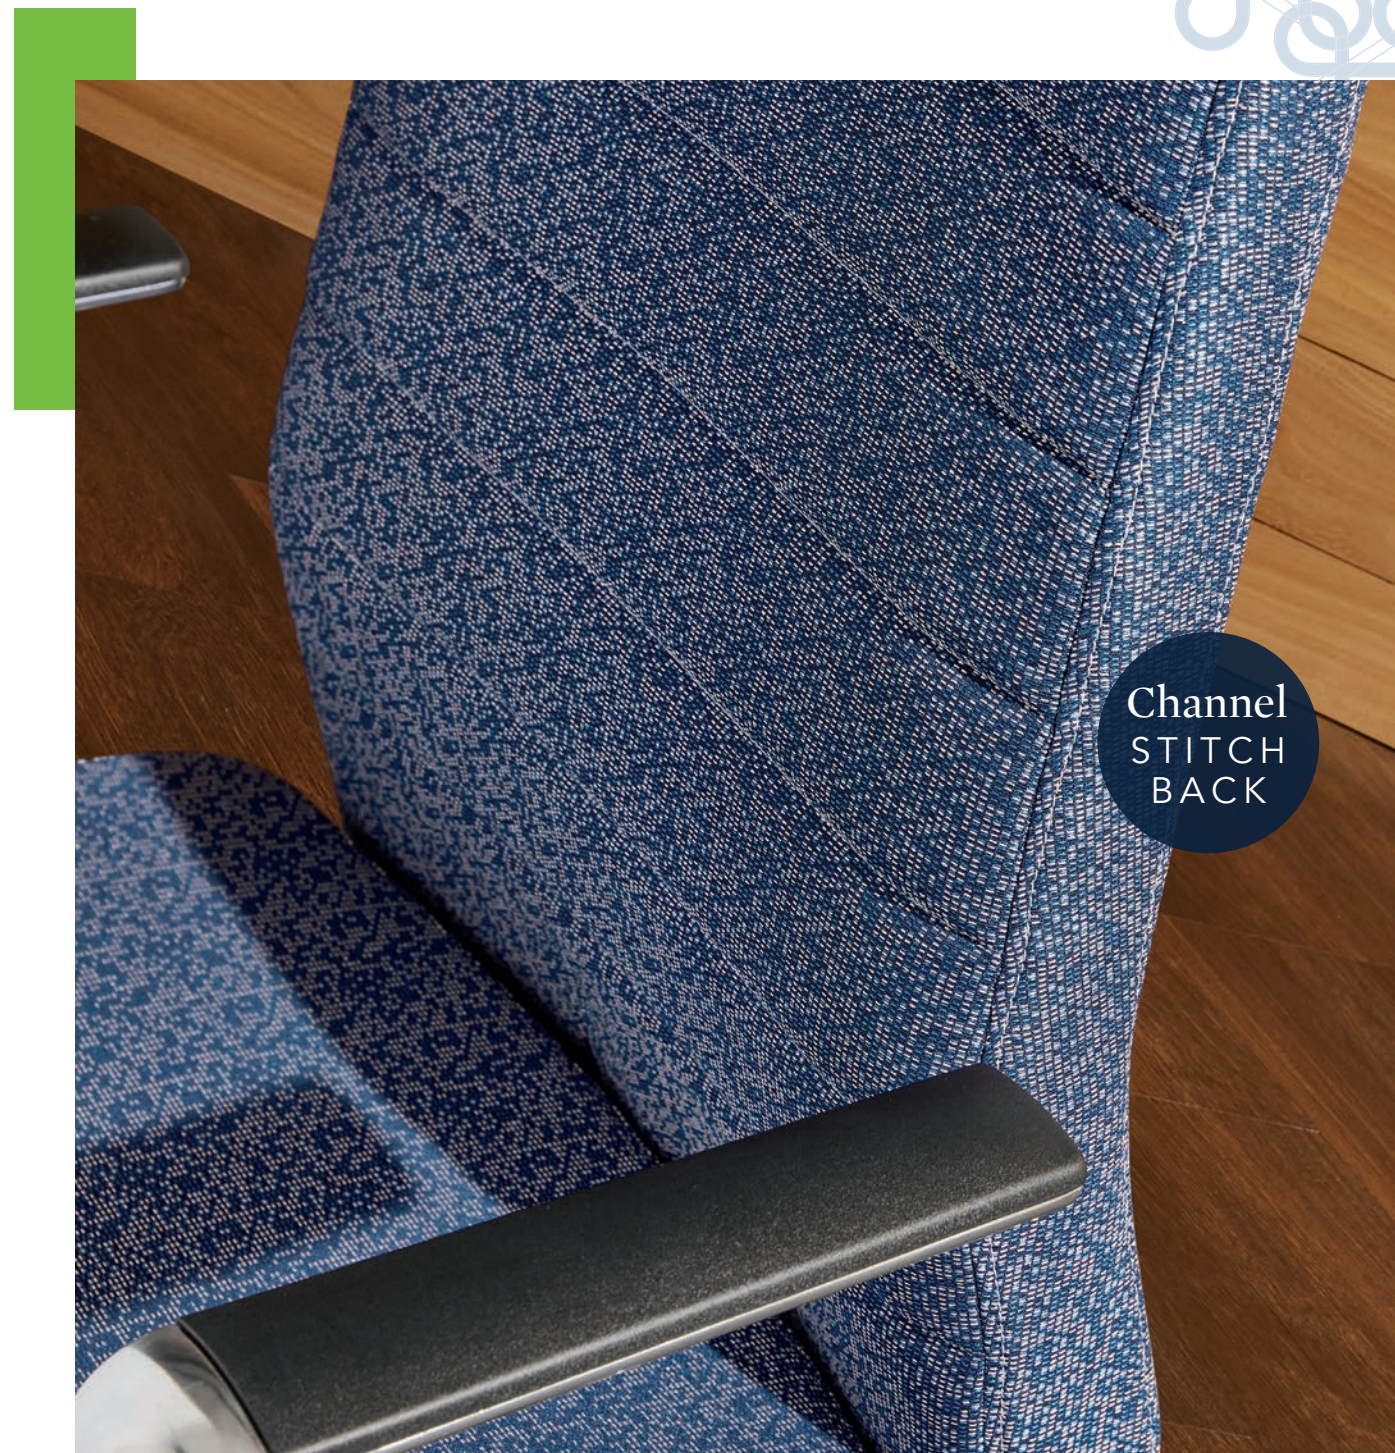

UPGRADE.
PERSONALIZE.
Impress.

HON | Make your space work®

COFI™
EXECUTIVE CHAIR

HON | Make your space work®

A GREAT **FIRST IMPRESSION**

Open the door, take a seat...and close the deal. With intuitive functionality and thoughtful artistry, Cofi™ is an elegant and upscale executive chair that both catches the eye and supports individual needs throughout the day.

Channel
STITCH
BACK

IT'S ALL ABOUT THE DETAILS
Personalize your conference room with the sophisticated look of Cofi™.

COFI™ EXECUTIVE BACK IN HBF TEXTILES BLINK BRIGHT BLUE WITH CHANNEL STITCH IN LIGHT GRAY CONTRAST AND POLISHED ALUMINUM ARMS/BASE. SHOWN WITH PRESIDE CONFERENCE TABLE IN PORTICO TEAK WITH TITANIUM BASE. WORKWALL FABRIC TILE IN DISPERSE IGLOO; WORKWALL SLOTTED TOOL TILE IN DESIGNER WHITE; WORKWALL LAMINATE MEDIA TILE IN PORTICO TEAK. ACCESSORIES IN COBALT BLUE.

MAKE YOUR SPACE *Stand Out*

AVAILABLE IN
EXECUTIVE
OR MANAGERIAL
HEIGHT

AVAILABLE WITH POLISHED ALUMINUM ARMS, BLACK NYLON ARMS,
OR ARMLESS AND POLISHED ALUMINUM OR STANDARD BASE.

Quilt
STITCH
BACK

Simple functionality with a variety of design options to choose from.

COFI™ MANAGERIAL BACK IN MAHARAM MURMUR CONQUER SEAT AND RUSH BLUEBERRY BACK WITH QUILT STITCH IN LIGHT GRAY CONTRAST.

REFINED DESIGN.
**SOPHISTICATED
STYLE.**

The thin, tapered, modern profile of Cofi™ pairs perfectly with its premium materials and elevated design details.