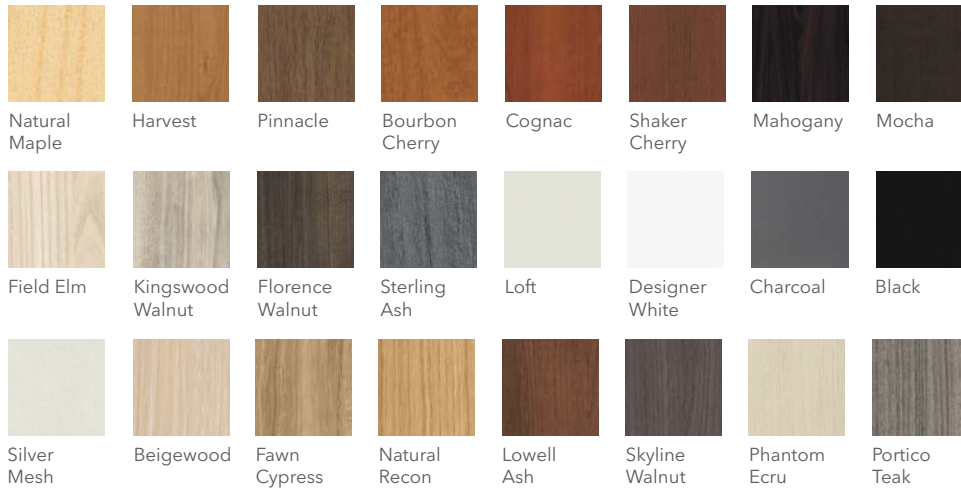

Shown with Ignition® 2.0 seating.

Finishes

Laminates

Paints

Colorwav™

Storage Handles

*Available in Satin and Black only