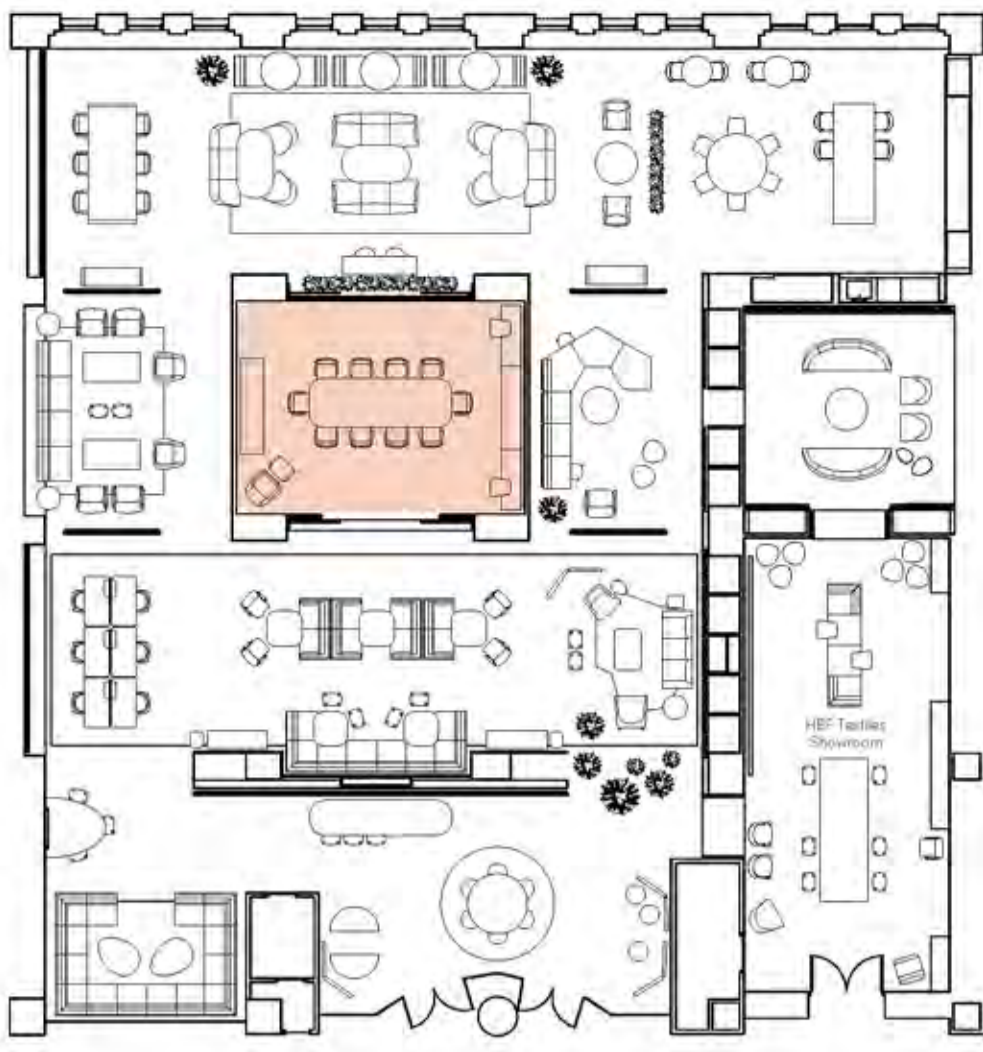

Conferencing Pitch Room

9.1 Harmoni Conference Table

Design: Space Copenhagen // HTSV1701V-2851144
Pricing as shown $27,952 list
Top: Corian Solid Surface – Lava Rock
Base: AH901 Amber Ash
Power: Undermount Perimeter Minitaps

9.2 Cadre Mid-back Swivel with Wrap-around Arm

Design: Kevin Stark // HST201-071
Starting $2,230 list – as shown $3,585 list
Arms: BL Black Powder Coat
Base: BL Black Powder Coat
Upholstery: HBF Textiles – Vivace II 709 Marrone 35

9.3 Linea Bench Configuration

Design: Mario Ruiz
Pricing as shown $10,150 list
Wood: RK901 Amber Oak
Cushion Upholstery: HBF Textiles – Upbeat 1036 Cobblestone 20
Power: Undermount Minitap

Custom 9.4 LOGICmeet Credenza

Price Available Upon Request
Wood: RK402 Black Opaque Oak

9.5 Link Satellite Table

Design: Space Copenhagen // HTS51801G-262020
Starting $1,170 list – as shown $1,170 list
Top: AH901 Amber Ash
Base: BL Black Powder Coat

9.6 Conexus Lounge Chair

Design: Michael Vanderbyl // HLV116-011
Starting $3,840 list – as shown $5,700 list
Base: BL Black Powder Coat
Outside Upholstery: HBF Textiles – Freeway 704 Bison 39
Inside Upholstery: HBF Textiles – Eccentric 966 Peppercorn 39

9.7 Conexus Ottoman

Design: Michael Vanderbyl // HLV116-031
Starting $1,875 list – as shown $2,700 list
Base: BL Black Powder Coat
Upholstery: HBF Textiles – Eccentric 966 Peppercorn 39