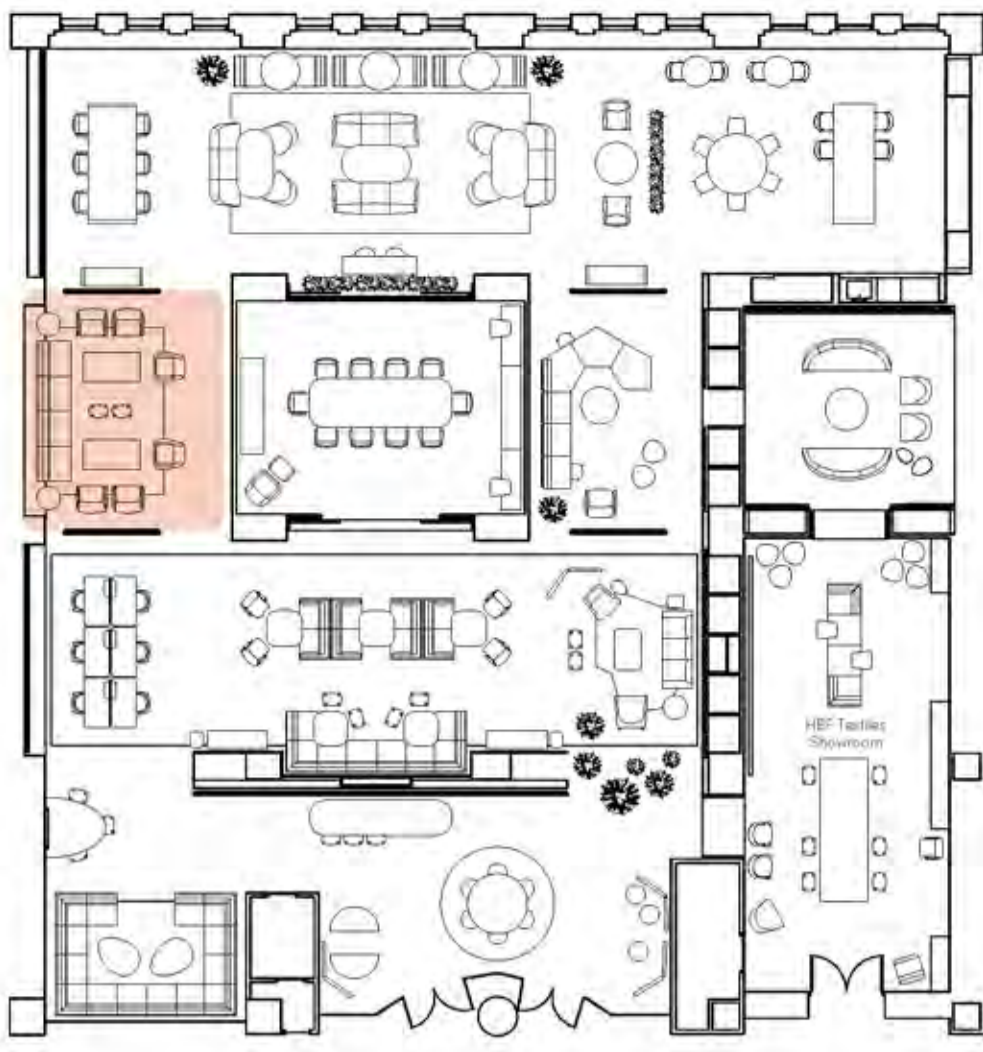

Mod Deep Lounge

10.1 Mod Deep Lounge

Design: Henrik Schulz // HLS018-101
Complete Configuration: $18,020
Upholstery: HBF Textiles – Velvet Mix 977
Ink 89
Power: Powerwise Pepper

10.2 Social Lounge Chair

Design: Space Copenhagen // HLS719-011
Starting $2,790 list – as shown $2,955 list
Upholstery: HBF Textiles – Sideways 985
Cobalt 59
Frame: BL Black Powder Coat

10.3 Double Take Rectangular Coffee Table

Design: Barbara Barry // HTD10901E-165630
Starting $3,560 list – as shown $3,560 list
Top: Clear Glass
Frame: BL Black Powder Coat

10.4 Jueki Stool

Design: Jonathan Rowell // HGR120-011
Starting $1,750 list – as shown $1,750 list
AH402 Black Opaque Ash

10.5 Conexus Lounge Chair

Design: Michael Vanderbyl // HLV116-061
Starting $4,255 list – as shown $5,700 list
Base: BL Black Powder Coat
Upholstery: HBF Textiles – Freeway 704 Bison
39

10.6 Carousel Side Table

Design: Barbara Barry // HTC10901R-2224
Starting $2,360 list – as shown $2,360 list
RK402 Black Opaque Oak

Pendants

Bola Disc Pendants by Pablo Designs

Rug

Nordic Knots