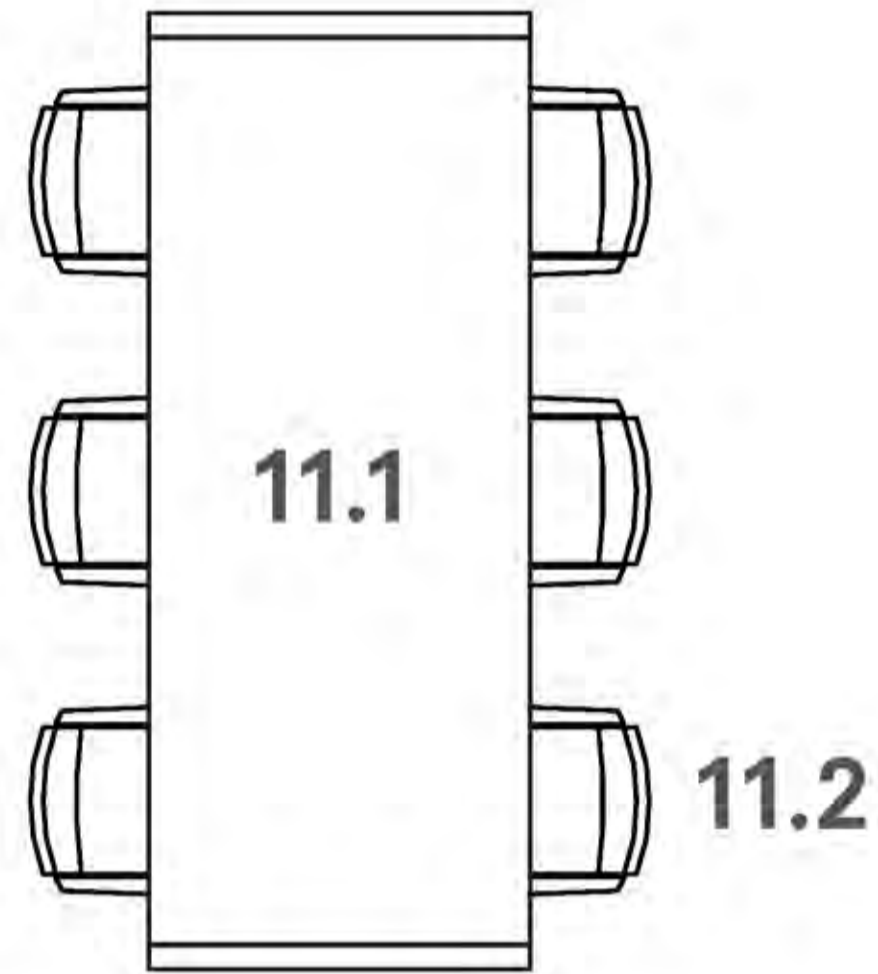

Design: Barbara Barry // HTC10901R-2224
Starting \$2,360 list – as shown \$2,360 list
RK402 Black Opaque Oak

Pendants

Bola Disc Pendants by Pablo Designs

Rug

Nordic Knots

Parker Library Table

New 11.1 Parker Conference Table