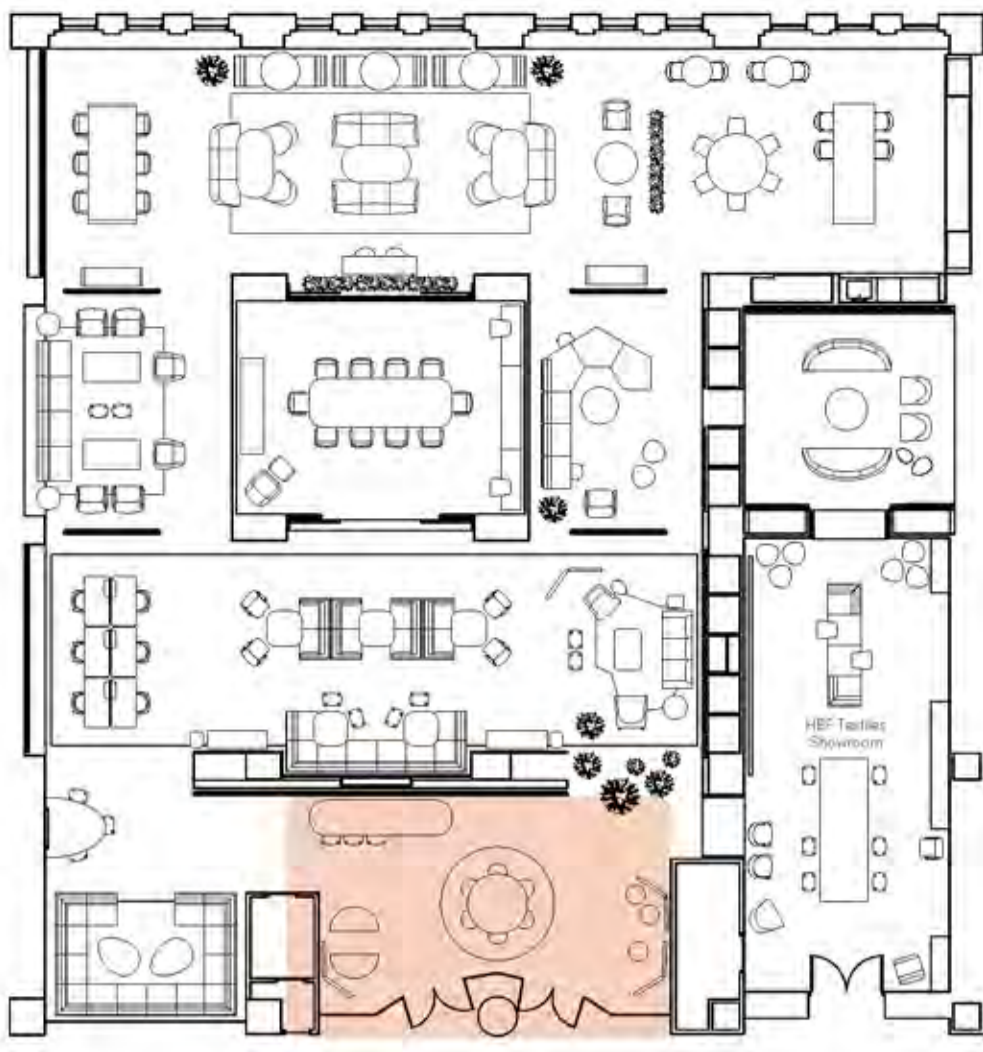

Main Avenue, Torre Bar

2.2