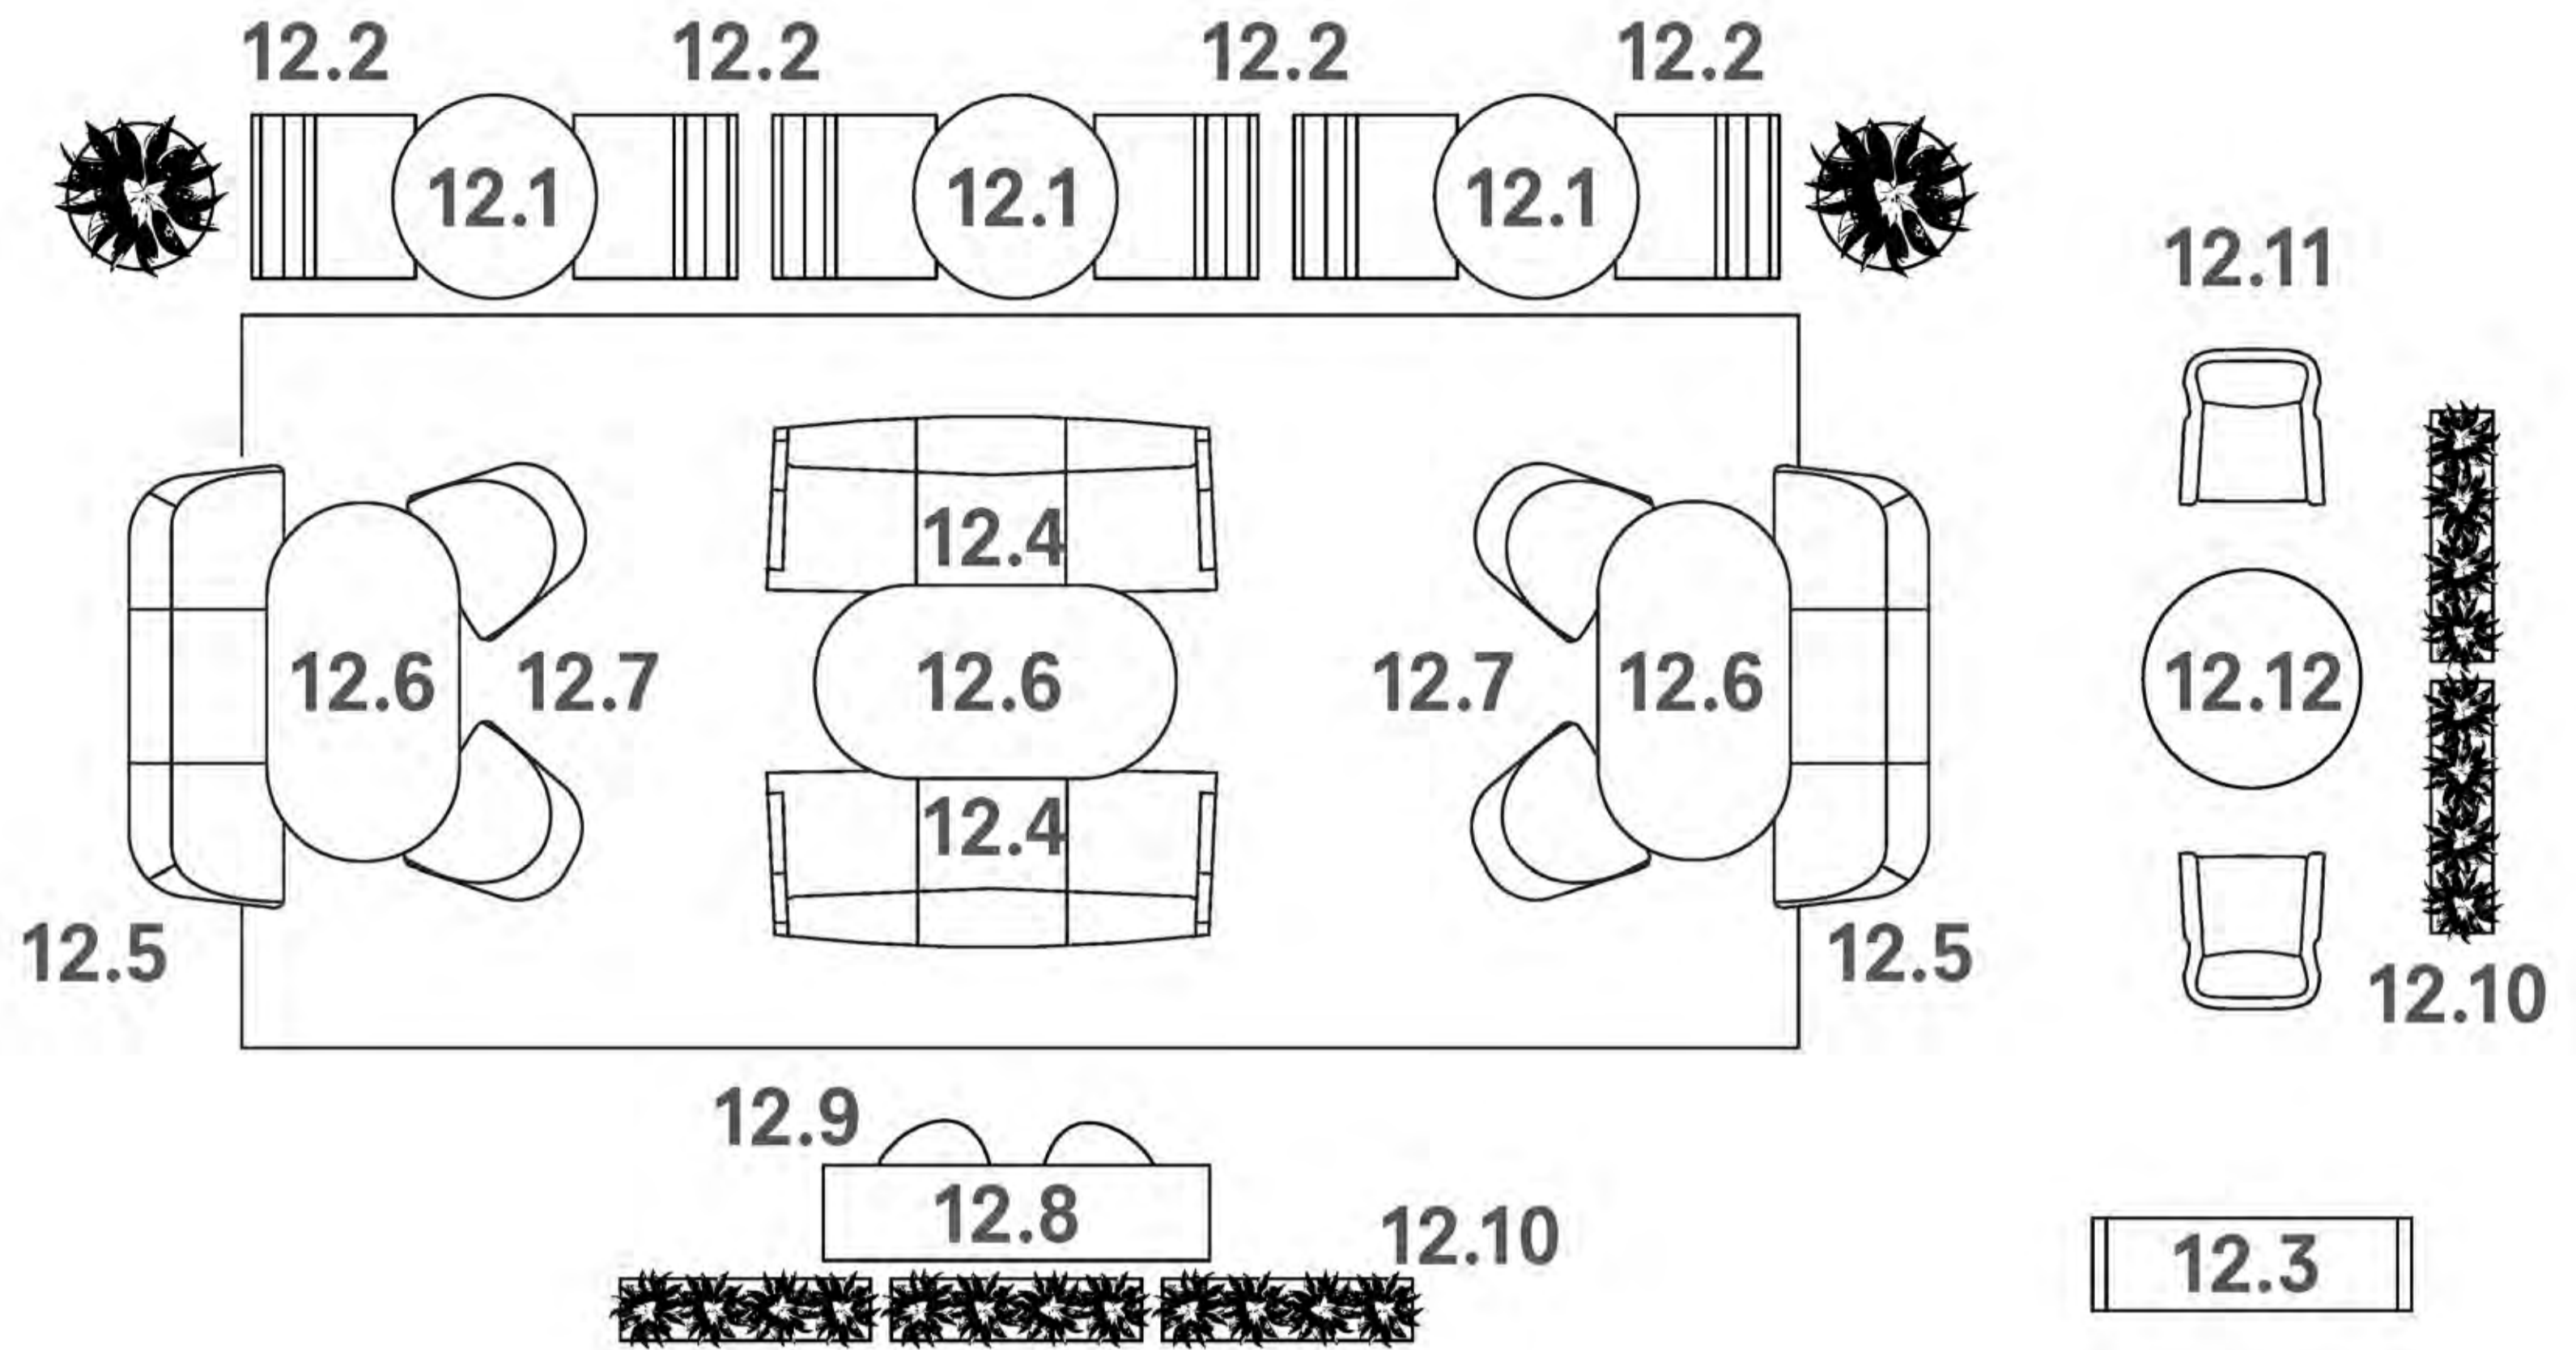

Business Club

12.9 Triscape Pouf

Design: Todd Bracher // HAK614-011

Upholstery: HBF Textiles – Digital Bloom 1050 – Dahlia 75

12.10 Allsteel Park Planter

Design: Norm Architects // NALP

Pricing as shown $1,036 list

12.11 Ski Lounge Chair

Design: Barbara Barry

Starting $3,600 list – as shown $4,800 list

Base: BL Black Powder Coat

Upholstery: HBF Textiles – Eccentric 966 – Overcast 84

12.12 Carousel Table

Design: Barbara Barry // HTC10901R-1642

Starting $3,325 list – as shown $3,325 list

RK402 Black Opaque Oak

Lamps

Column LED Table Lamp by Menu

Rugs

Nordic Knots