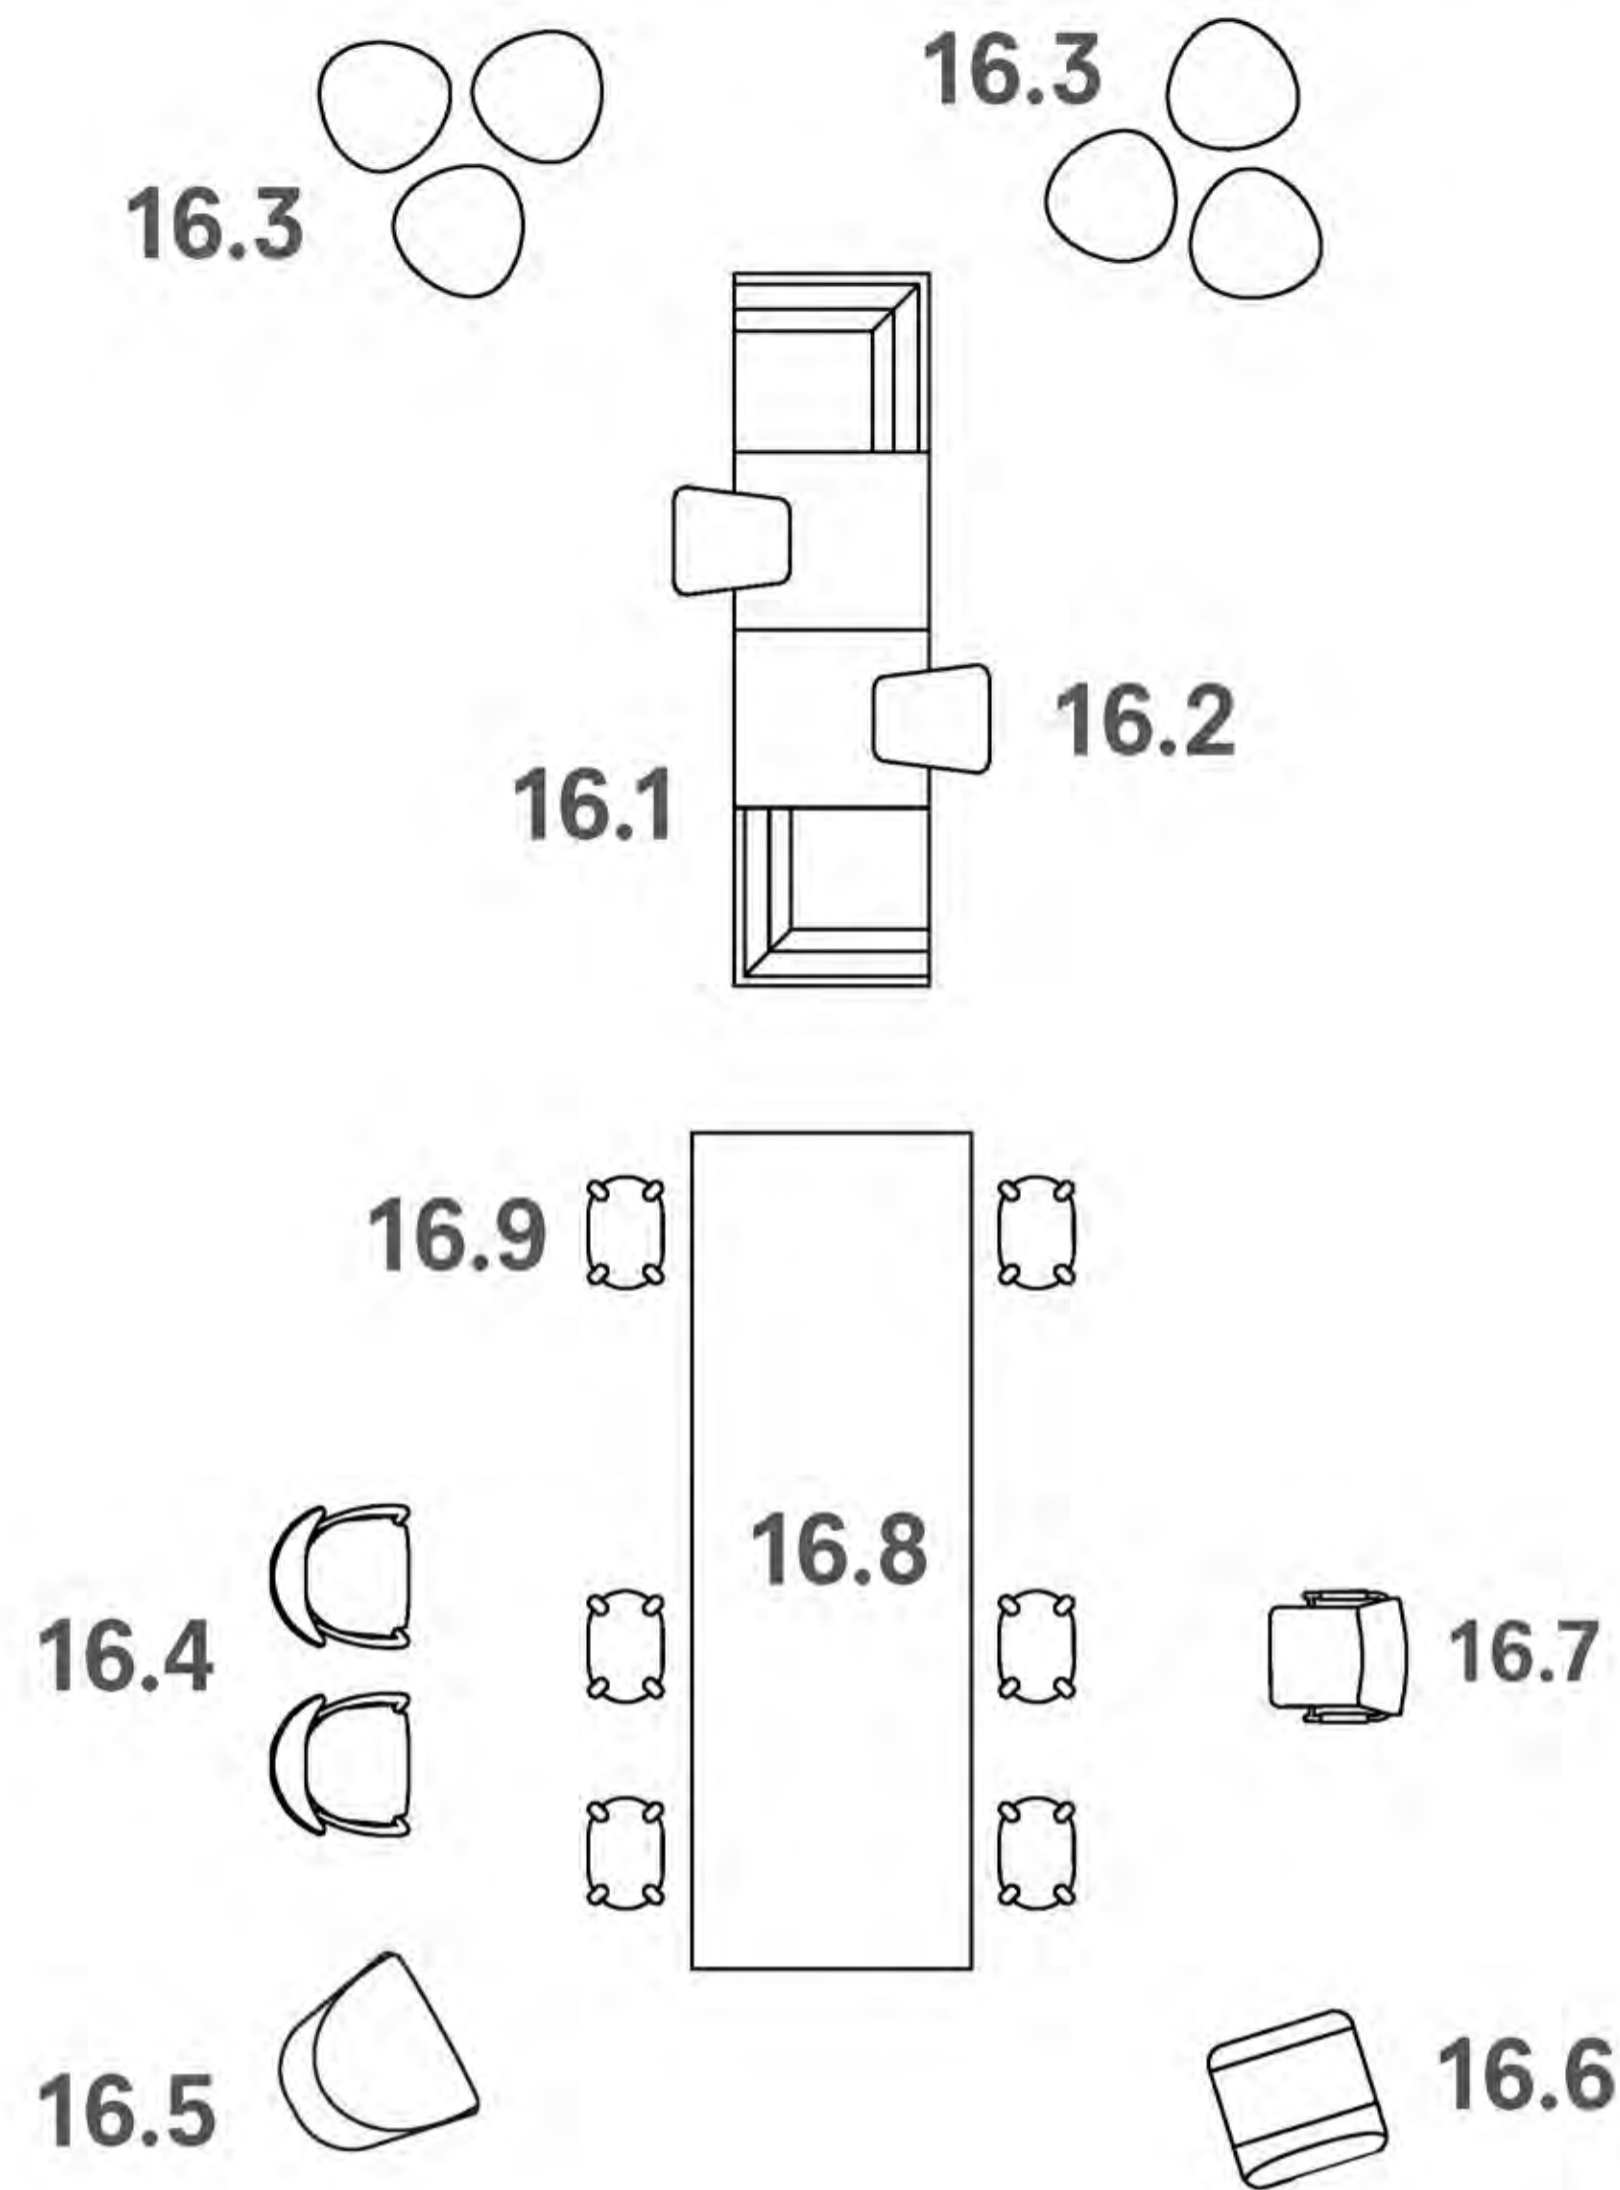

HBF Textiles Showroom

16.1 Mod Modular Tête-à-Tête Sofa

Design: Henrik Schulz
HLS018029 + HHS018031
Complete Configuration: $15,225
Upholstery: HBF Textiles – Tattoo Toile 1065
Henna 36
Base: BL Black Powder Coat

16.2 Link Satellite Table

Design: Space Copenhagen // HTS51801G-262020
Starting $1,175 list – as shown $1,175 list
Top: AH937 Bark Ash
Base: BL Black Powder Coat

16.3 Triscape Pouf

Design: Todd Bracher // HAK614-011
Starting $975 list – as shown $1,220 list
Upholstery: HBF Textiles – In Your Skin
Collection

16.4 Karina Guest Chair

Design: Glyn Peter Machin // HGJ208-011
Starting $1,960 list – as shown $2,070 list
AH400 Clear Ash
Upholstery: HBF Textiles – Tattoo Toile
1065 Ink 90

16.5 Salon Lounge Chair

Design: Barbara Barry // HGJ208-011
Starting $1,960 list – as shown $2,070 list
AH400 Clear Ash
Upholstery: HBF Textiles – Goosebumps
1068 Travertine 11

16.6 November Lounge Chair

Design: Barbara Barry // HLN113-101
Starting $2,995 list – as shown $3,140 list
Base: AH993 Walnut Ash
Upholstery: HBF Textiles – Chubby Baby 1071
Cloud 10

Custom 16.7 Social Guest Chair

Design: Space Copenhagen // HGS719-011
Pricing Available Upon Request
Frame: Designer White Powder Coat
Upholstery: HBF Textiles – Stardust 1070
Carnelion 43

16.8 Parker Counter Table

Design: Travis Clifton
Price Available Upon Request
AH400 Clear Ash

16.9 Jueki Counter Stool

Design: Jonathan Rowell // HGR120-021
Starting $1,950 list – as shown $1,950 list
AH400 Clear Ash
Metal Ring: BL Black Powder Coat