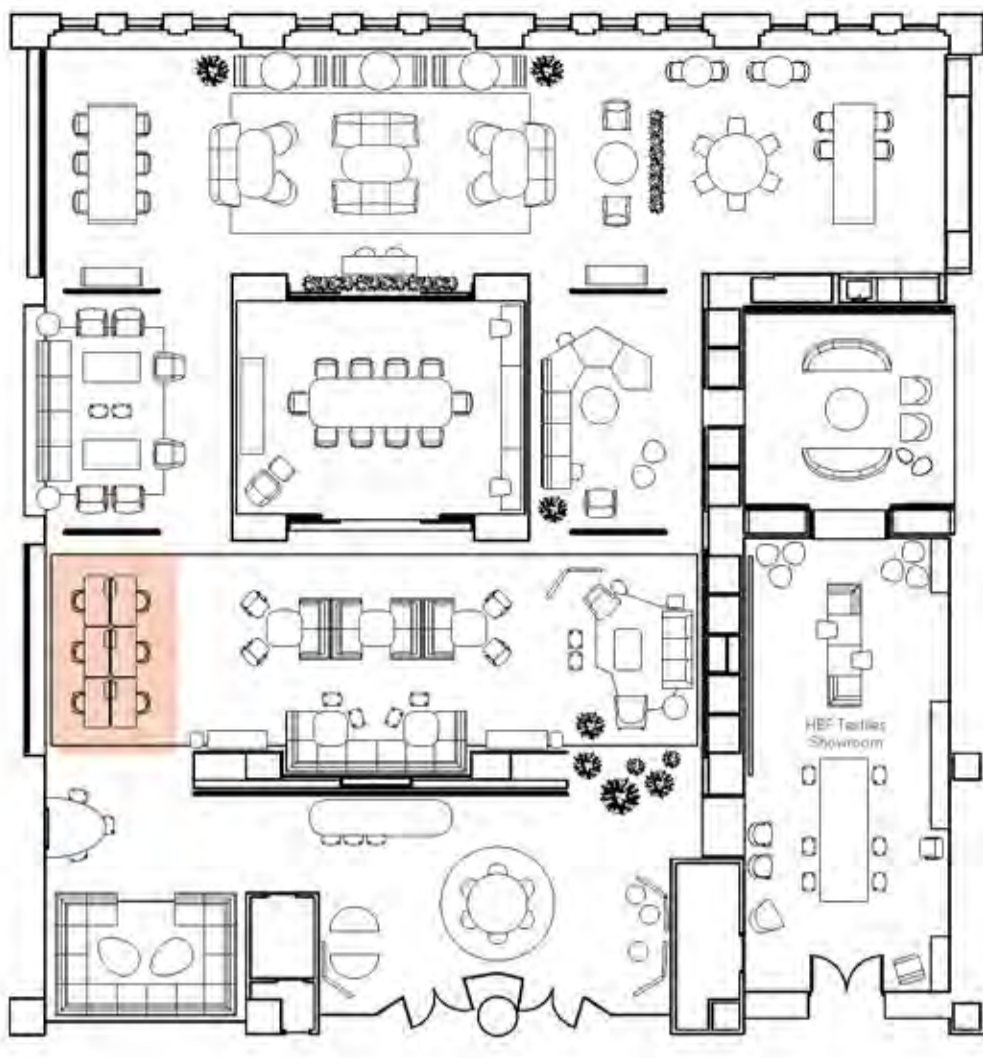

Note Desk Touchdown

Custom 5.1 Note Desk with Back Panel

Design: OEO Studio // HDE42102E-304924

Starting $3,045 list – as shown $3,045 list

Custom Color

Tack Panel: OS1 Oyster Shell

5.2 Essens Guest Chair with Casters

Design: OEO Studio // HGE117-071

Starting $2,285 list – as shown $2,325 list

Wood: RK400 Clear Oak

Metal: BL Black Powder Coat

Upholstery: HBF Textiles – Matriarch 064

Sterling 85

Lamps

Phare Portable LED Lamp by Menu