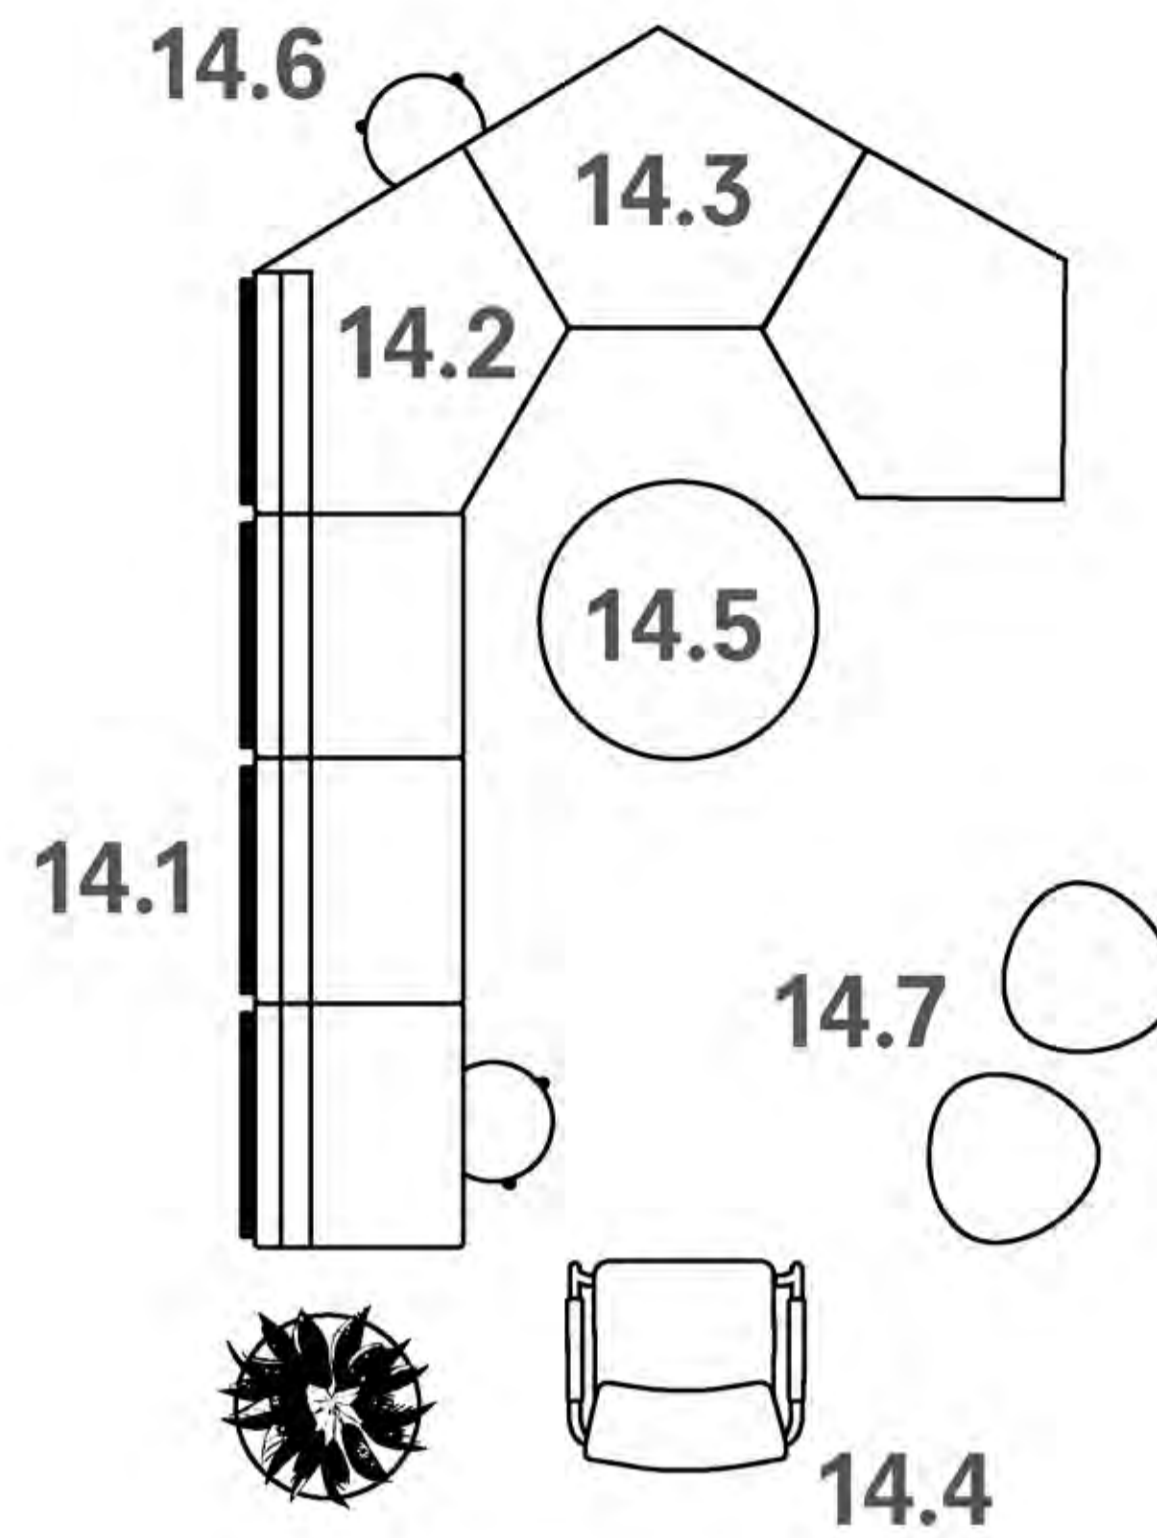

Cityscape Lounge

14.1 Cityscape 2.0 Three Seat Modular

Design: Todd Bracher // HLD421-023

Base: BL Black Powder Coat

Upholstery: HBF Textiles – Sister Solid 1003 Shady 89

Pillow Upholstery: HBF Textiles – Crumpled Paper 1060 Newspaper 99

14.2 Cityscape 2.0 Pentagon Modular Ottoman

Design: Todd Bracher // HLD421-024

Base: BL Black Powder Coat

Upholstery: HBF Textiles – Sister Solid 1003 Shady 89

Pillow Upholstery: HBF Textiles – Crumpled Paper 1060 Newspaper 99

14.3 Cityscape 2.0 Pentagon Ottoman

Design: Todd Bracher // HLD421-014

Base: BL Black Powder Coat

Upholstery: HBF Textiles – Sister Solid 1003 Shady 89

Complete Cityscape 2.0 Configuration:
$12,560

14.4 Social Lounge Chair

Design: Space Copenhagen // HLS719-011

Starting $2,840 list – as shown $2,865 list

Upholstery: HBF Textiles – Crumpled Paper 1060 Newspaper 99

Frame: BL Black Powder Coat

14.5 Meki Occasional Table

Design: Todd Bracher // HTB01801R-1636

Starting $3,215 list – as shown $4,415 list

Top: AH405 Mist Opaque

Column: BL Black Powder Coat

Base + Sleeves: BL Black Powder Coat

14.6 Nest Satellite Table

Design: Todd Bracher // HTK21102R-2515

Starting $1,445 list – as shown $1,570 list

Top: RK402 Black Opaque Oak

Base: BL Black Powder Coat

14.7 Triscape Pouf

Design: Todd Bracher // HAK614-011

Starting $975 list – as shown $1,220 list

Upholstery: HBF Textiles – Velvet Mix 977 Acid 63

Pendant

Bola Disc Pendant by Pablo Designs