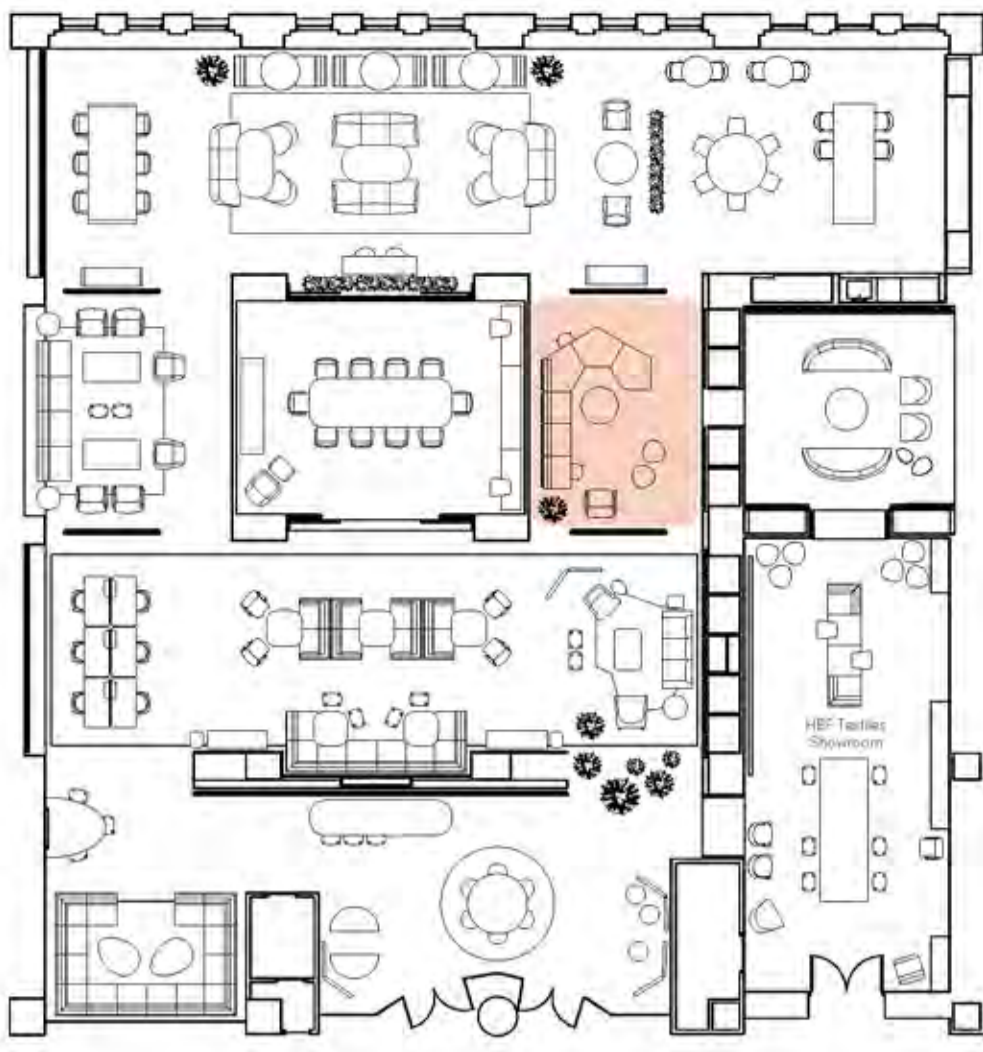

Cityscape Lounge

14.1 Cityscape 2.0 Three Seat Modular

Design: Todd Bracher // HLD421-023

Base: BL Black Powder Coat

Upholstery: HBF Textiles – Sister Solid 1003 Shady 89

Pillow Upholstery: HBF Textiles – Crumpled Paper 1060 Newspaper 99

14.2 Cityscape 2.0 Pentagon Modular Ottoman

Design: Todd Bracher // HLD421-024

Base: BL Black Powder Coat

Upholstery: HBF Textiles – Sister Solid 1003 Shady 89

Pillow Upholstery: HBF Textiles – Crumpled Paper 1060 Newspaper 99

14.3 Cityscape 2.0 Pentagon Ottoman

Design: Todd Bracher // HLD421-014

Base: BL Black Powder Coat

Upholstery: HBF Textiles – Sister Solid 1003 Shady 89

Complete Cityscape 2.0 Configuration:
$12,560

14.4 Social Lounge Chair

Design: Space Copenhagen // HLS719-011

Starting $2,840 list – as shown $2,865 list

Upholstery: HBF Textiles – Crumpled Paper 1060 Newspaper 99

Frame: BL Black Powder Coat

14.5 Meki Occasional Table

Design: Todd Bracher // HTB01801R-1636

Starting $3,215 list – as shown $4,415 list

Top: AH405 Mist Opaque

Column: BL Black Powder Coat

Base + Sleeves: BL Black Powder Coat

14.6 Nest Satellite Table

Design: Todd Bracher // HTK21102R-2515

Starting $1,445 list – as shown $1,570 list

Top: RK402 Black Opaque Oak

Base: BL Black Powder Coat

14.7 Triscape Pouf

Design: Todd Bracher // HAK614-011

Starting $975 list – as shown $1,220 list

Upholstery: HBF Textiles – Velvet Mix 977 Acid 63

Pendant

Bola Disc Pendant by Pablo Designs