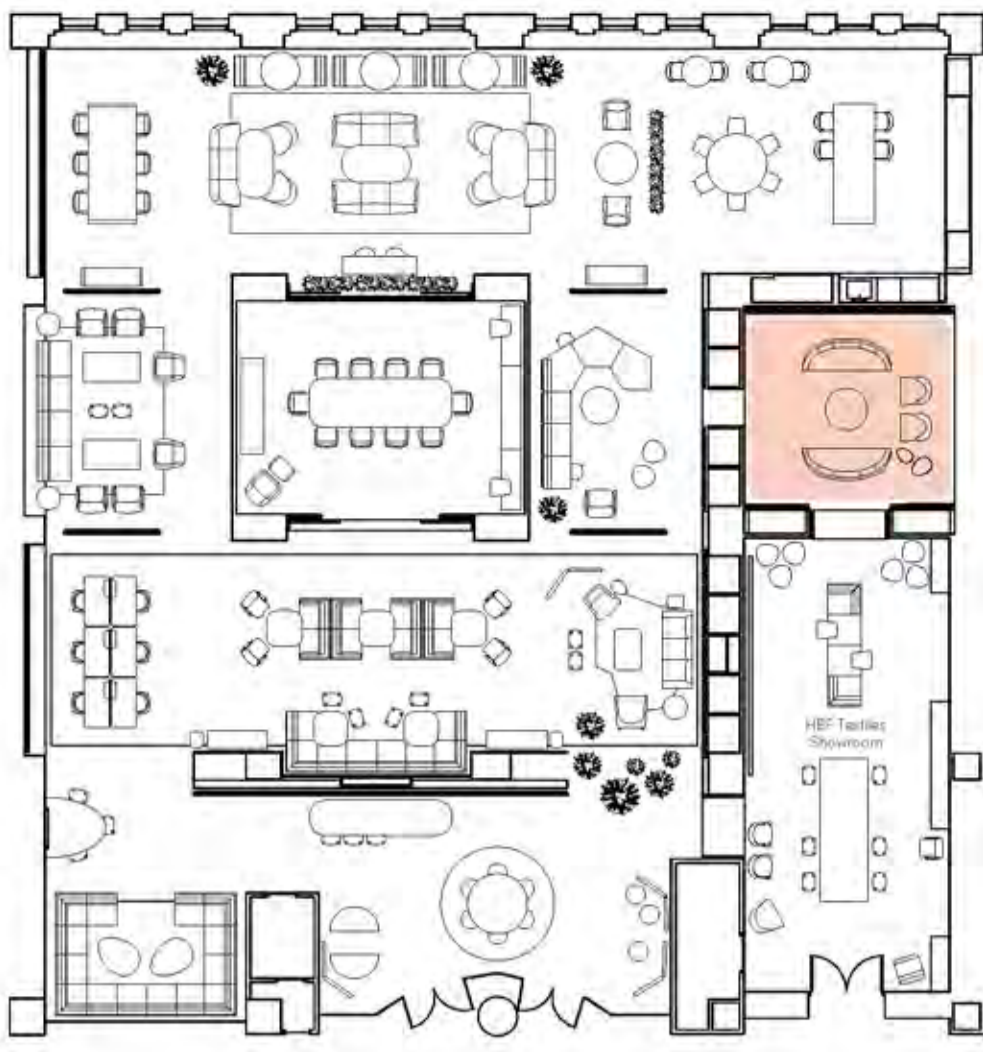

Bola Disc Pendant by Pablo Designs

Charlotte Wellness Room

15.1 Charlotte Sofa

Design: Barbara Barry // HLD205-023
Starting \$6,830 list – as shown \$7,630 list
Base: NT400 Clear Walnut
Interior Upholstery: HBF Textiles – Comfort
Zone 905 Persian Cat 11
Exterior Upholstery: HBF Textiles – Abito 906
Como 10