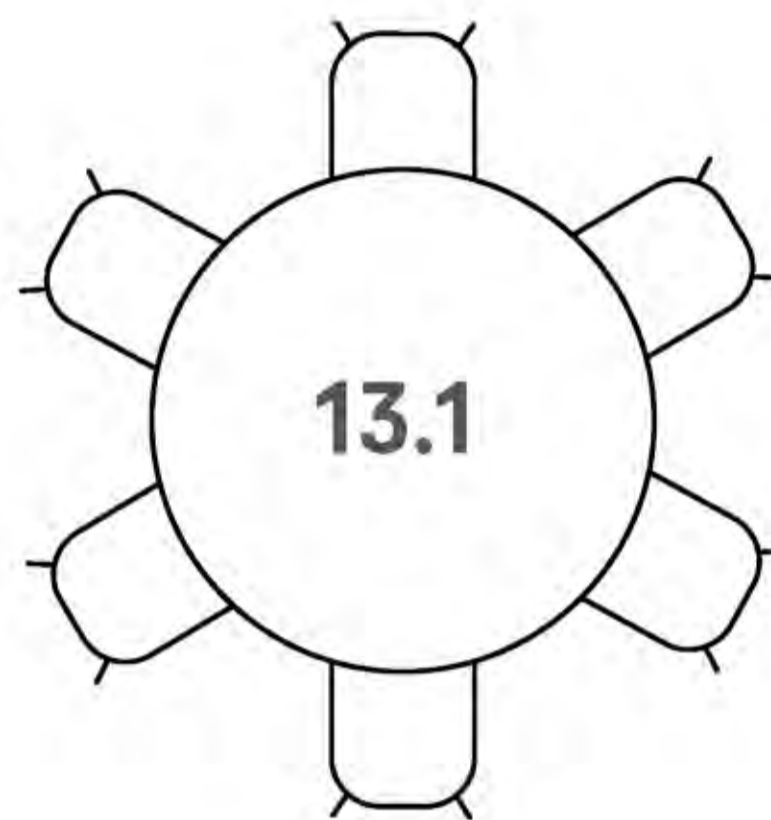

13.4

13.2

13.1