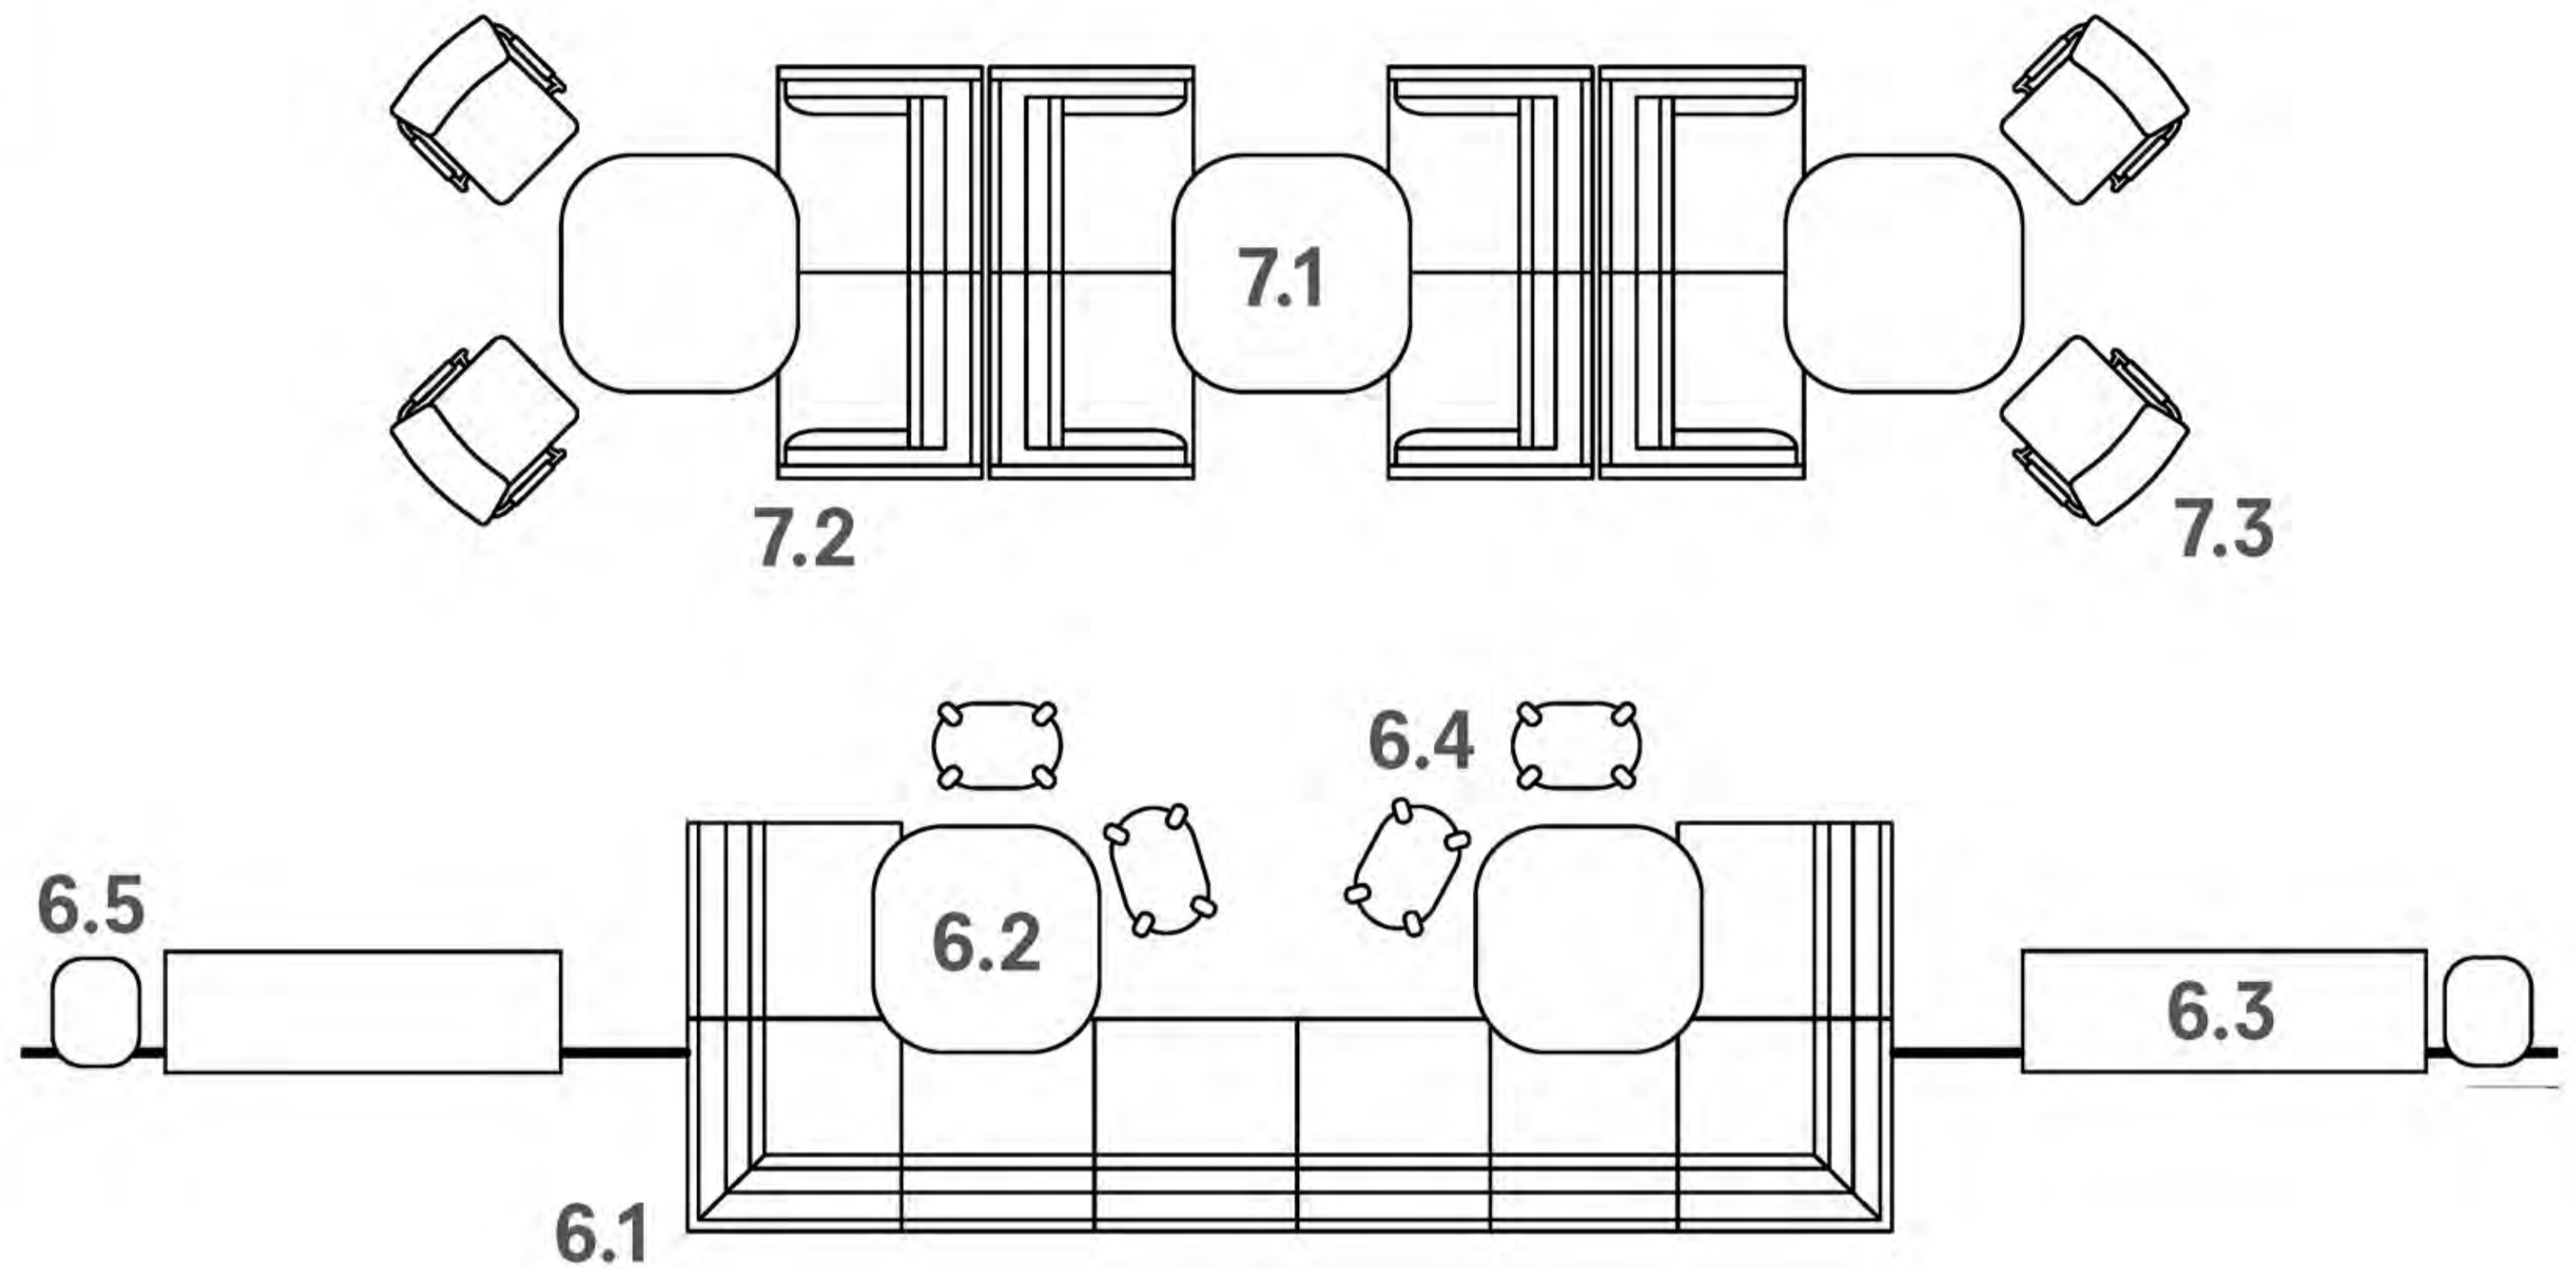

Mod Work Banquette, Mod Work Highback

New 6.1 Mod Work Banquette

Design: Henrik Schulz

HLS018-101 + HLS018-029

Starting $25,230 list – as shown $28,160 list

Upholstery: HBF Textiles – Upbeat 1036 Skylight 50

Custom 6.2 Meki Soft Square Table

Design: Todd Bracher

Pricing Available Upon Request

Top: Corian – Domino Terrazzo

Column: AH400 Clear Ash

Sleeves + Base: BL Black Powder Coat

Power: Undermount Minitap

6.3 Mod Bench

Design: Henrik Schulz // HHS018-012

Starting $2,175 list – as shown $2,355 list

Base: BL Black Powder Coat

Upholstery: HBF Textiles – Laugh Lines 1069 Clay 46

6.4 Jueki Low Stool

Design: Jonathan Rowell // HGR120-011

Starting $1,750 list – as shown $1,750 list

AH400 Clear Ash

Lamps

Carrie Portable LED Lamp by Menu

Design Study 6.5 Jueki Side Table

Design: Jonathan Rowell

Pricing Available Upon Request

Custom Color

7.1 Meki Soft Square Table

Design: Todd Bracher // HCB01801Q-3030

Starting $2,500 list – as shown $2,500 list

Top: Engineered Veneer – Field Elm

Column: AH402 Black Opaque Ash

Sleeves + Base: BL Black Powder Coat

Power: Undermount Minitap

New 7.2 Mod Work Highback Sofa

Design: Henrik Schulz

Pricing Available Upon Request

Base: BL Black Powder Coat

Upholstery: HBF Textiles – Matriarch 1064

Carnelion 43

Power: Powerwise Pepper

Custom 7.3 Social Guest Chair

Design: Space Copenhagen // HGS719-011

Pricing Available Upon Request

Frame: Designer White Powder Coat

Upholstery: HBF Textiles – Stardust 1070 Aura

54