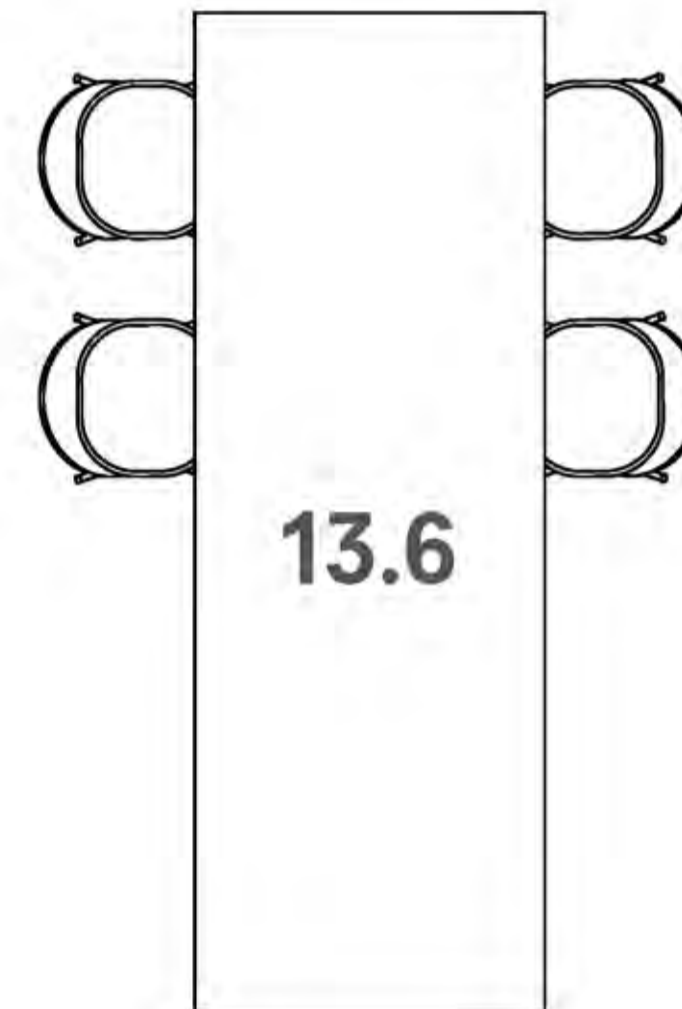

13.5

13.6

13.1 Harmoni Table

Design: Space Copenhagen // HTS41901R-3072

Starting $11,450 – as shown $11,450
AH993 Sumatra Ash

13.2 Andaz Guest Chair

Design: Todd Bracher // HGQ115-231

Starting $1,380 list – as shown $1,480 list

Wood: AH993 Sumatra Ash

Base: BL Black Powder Coat

Upholstery: HBF Textiles – Sister Solid 1003
Shady 89

13.3 Meki Bar Height Table

Design: Todd Bracher // HCP01801R-3042

Starting $3,480 list – as shown $4,680 list

Top: WBG White Back-painted Glass

Column: WI White Powder Coat

Sleeves + Base: LG Light Grey Powder Coat

13.4 Andaz Low Back Barstool

Design: Todd Bracher // HGQ115-321

Starting $1,540 list – as shown $1,615 list

Wood: AH993 Sumatra Ash

Base: BL Black Powder Coat

Upholstery: HBF Textiles – Sister Solid 1003
Shady 89

13.5 Andaz Low Back Counter Stool

Design: Todd Bracher // HGQ115-251

Starting $1,250 list – as shown $1,265 list

Wood: AH993 Sumatra Ash

Base: BL Black Powder Coat

Upholstery: HBF Textiles – Notable Grain 1074
Iron Grey 89

Custom 13.6 Parker Counter Table

Design: Travis Clifton

Pricing upon request

Rug

Nordic Knots