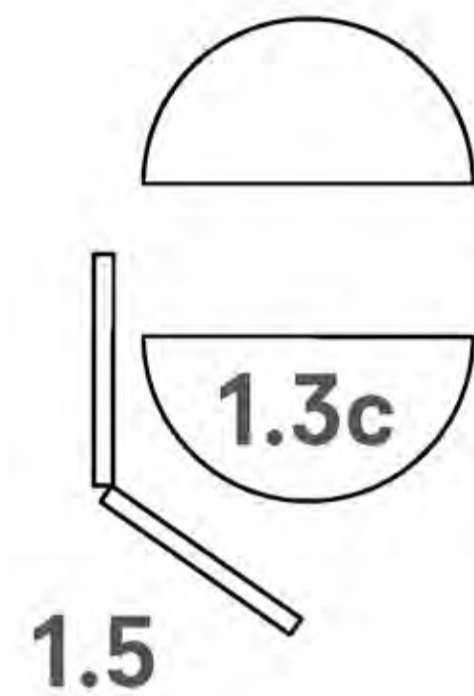

HBF.com

HBFTextiles.com

Main Avenue, Torre Bar

2.2

1.5

1.5

1.1 Torre Round Table

Design: HBF Design Studio
Pricing Available Upon Request
Top: Plastic Laminate – Field Elm
Base: Ash Veneer – Field Elm Stain