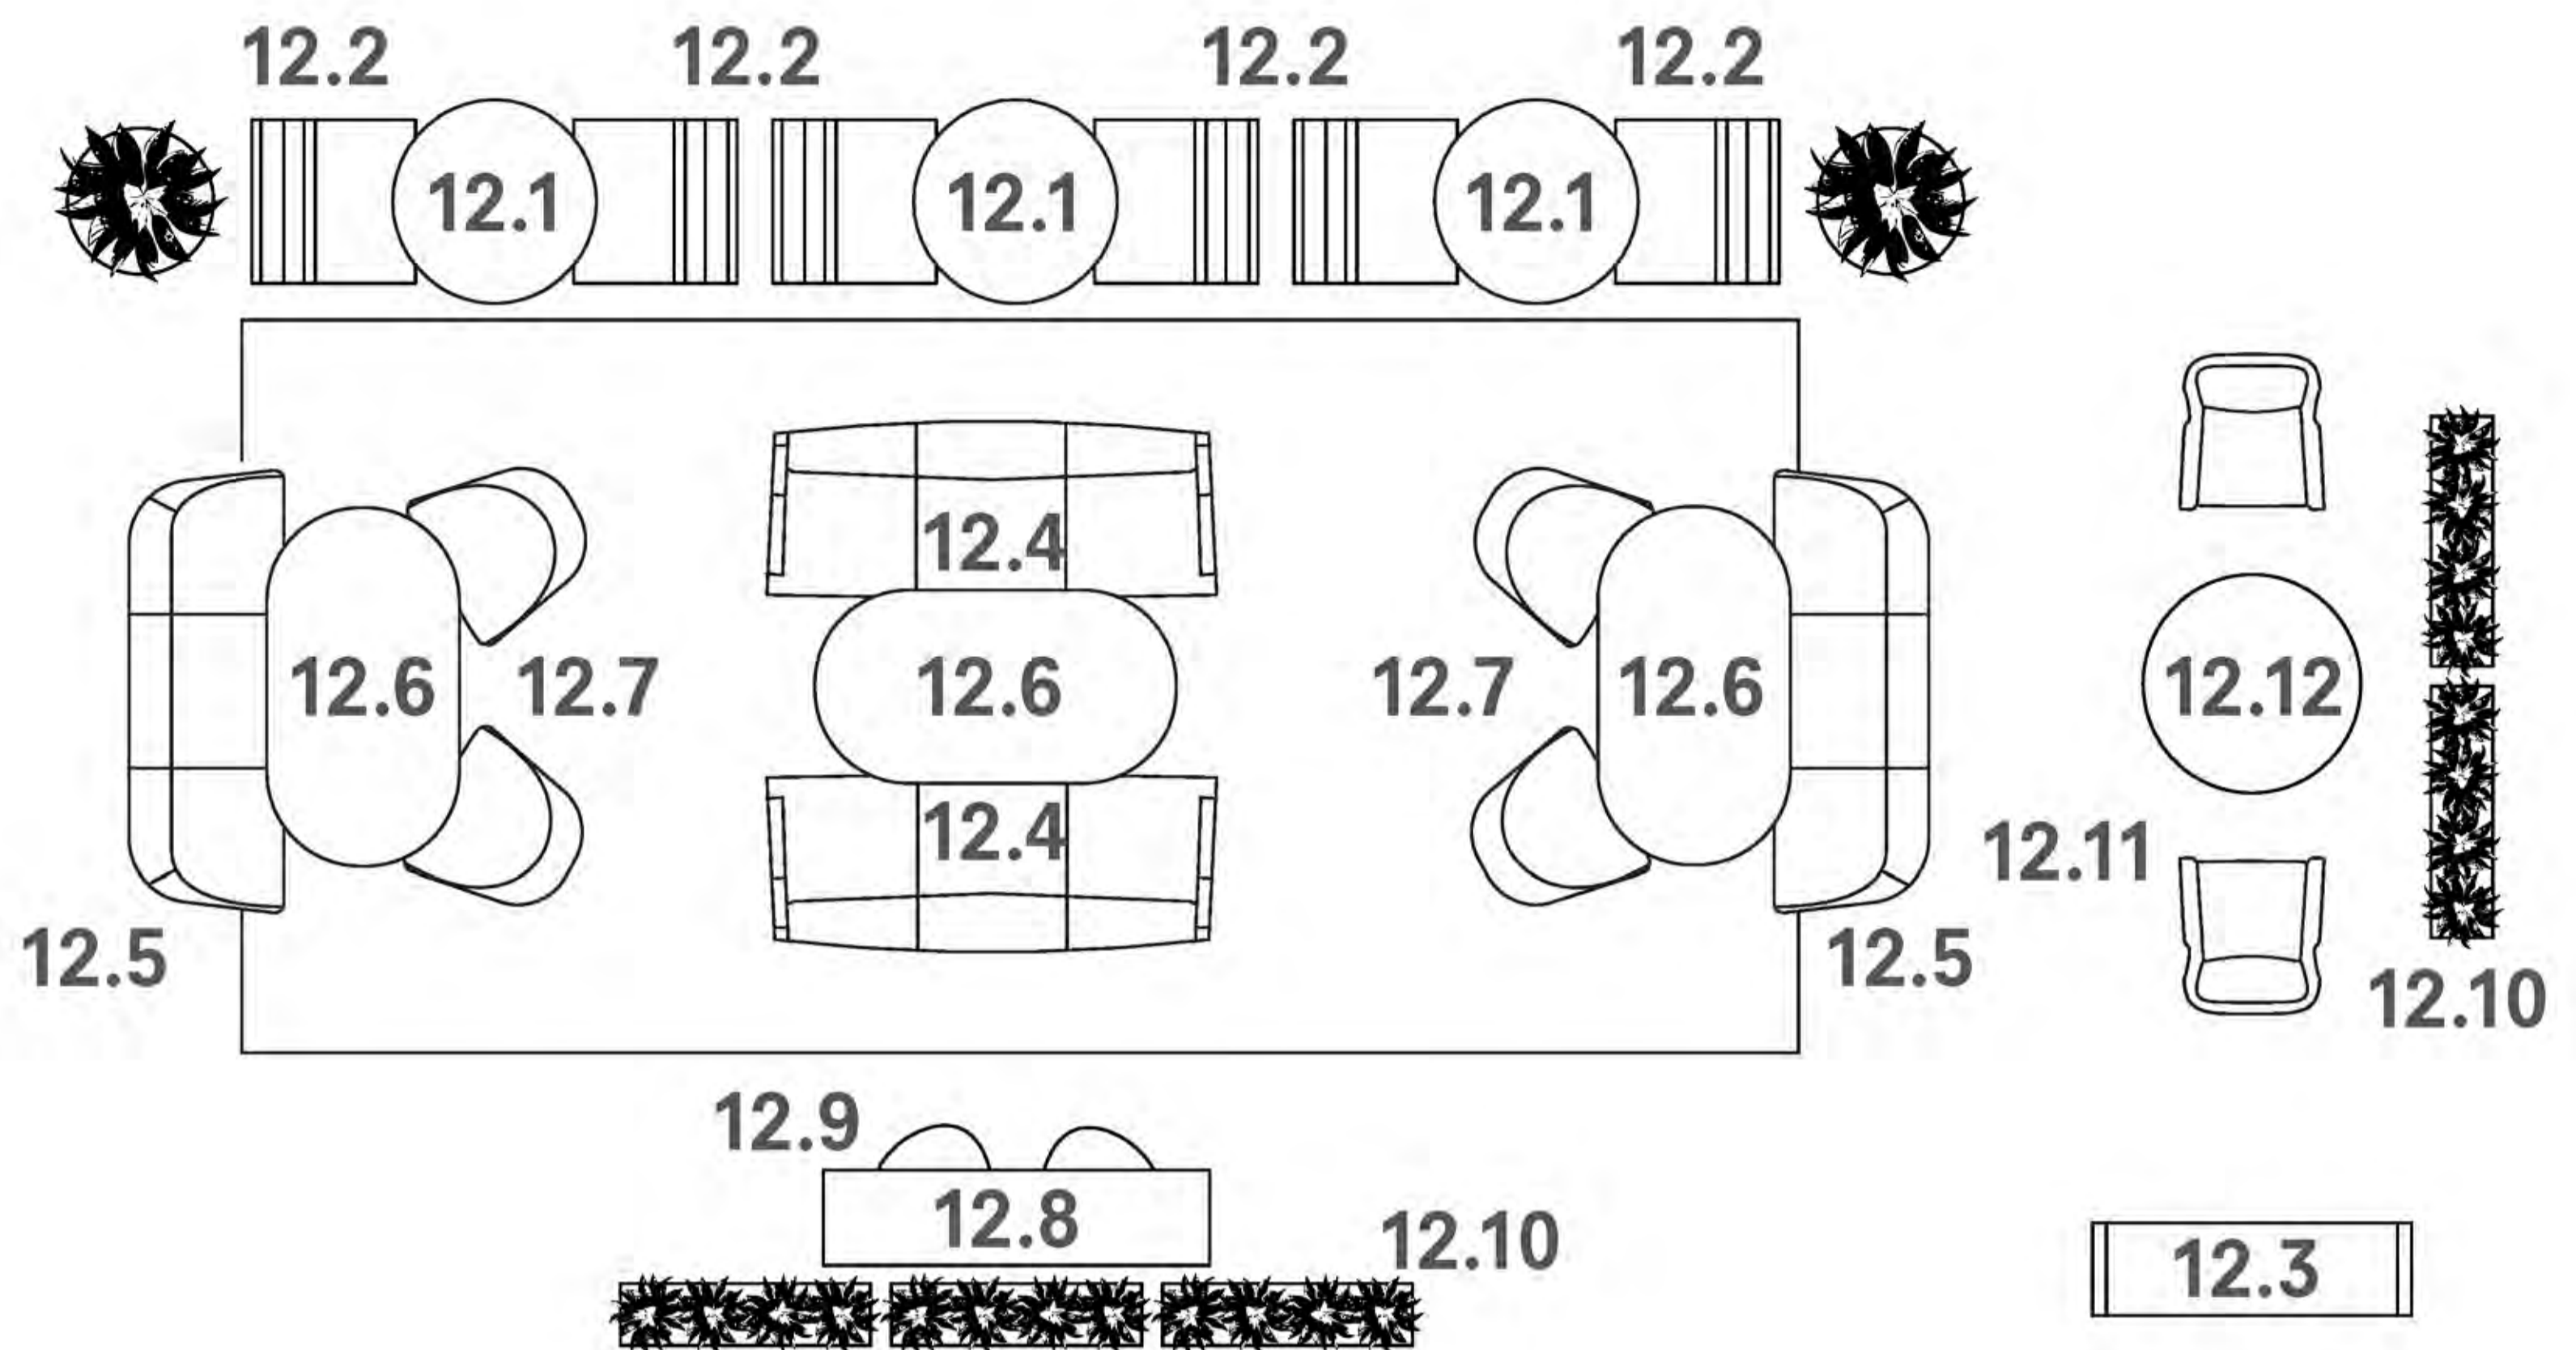

Business Club

12.1 Meki Continental Height Table

Design: Todd Bracher // HCV01801R-2636
Starting $3,015 list – as shown $4,165 list
Top: GLB-1 Black Back-Painted Glass
Column: NT993 Sumatra Walnut
Sleeves + Base: BL Black Powder Coat
Power: Undermount Minitap

12.2 Mod Armless Lounge Chair

Design: Henrik Schulz, // HLS018-101
Starting $3,310 list – as shown $3,580 list
Upholstery: HBF Textiles – Honest 965
Burgandy 75

12.3 Linea Bench

Design: Mario Ruiz
Price Available Upon Request
Wood: NT993 Sumatra Walnut
Upholstery: HBF Textiles – Tadoo Toile 1065
Clay 46

12.4 Perfect Pitch Sofa

Design: Barbara Barry // HLL209-013
Starting $5,075 list – as shown $6,185 list
Base: AH993 Sumatra Ash
Upholstery: HBF Textiles – Brushed Canvas
950 – Pumice 37

12.5 Salon Sofa

Design Barbara Barry // HLN309-013
Starting $5,055 list – as shown $5,320 list
Base: NT993 Sumatra Walnut
Upholstery: HBF Textiles – Crew Cut 899
Plume 77

New 12.6 Torre Continental Height Table

Design: HBF Design Studio
Price Available Upon Request
Wood: NT993 Sumatra Walnut
Power: Undermount Minitap + Twyne

12.7 Salon Lounge Chair

Design: Barbara Barry // HLN309-011
Starting $3,310 list – as shown $3,465 list
Frame: NT993 Sumatra Walnut
Upholstery: HBF Textiles – Dashing 1008
In The Race 74

12.8 Parker Console Table

Design: Travis Clifton // HTP31501E-266018
Starting $4,880 list – as shown $4,880 list
NT993 Sumatra Walnut