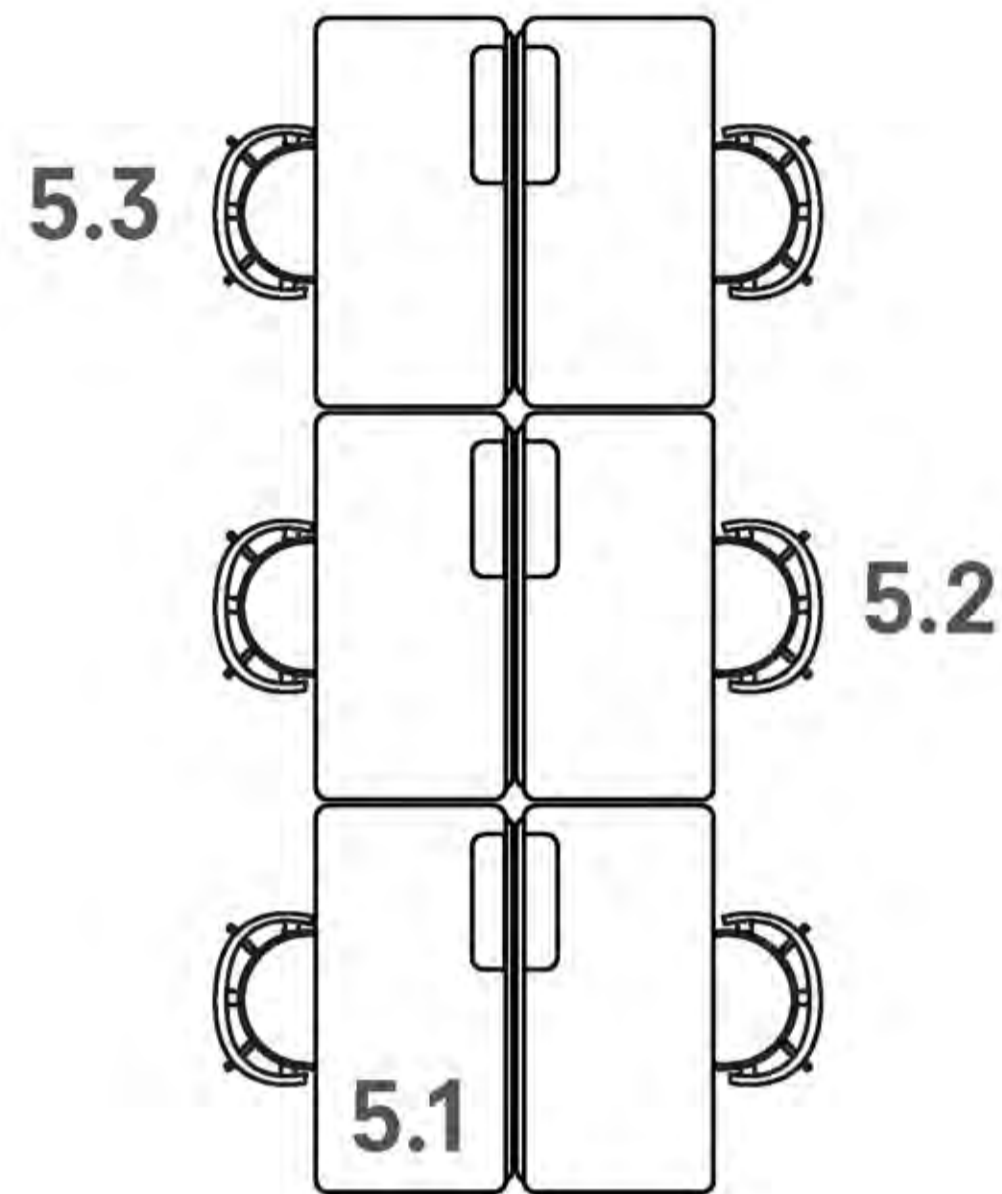

Note Desk Touchdown

Custom 5.1 Note Desk with Back Panel

Design: OEO Studio // HDE42102E-304924

Starting $3,045 list – as shown $3,045 list

Custom Color

Tack Panel: OS1 Oyster Shell

5.2 Essens Guest Chair with Casters

Design: OEO Studio // HGE117-071

Starting $2,285 list – as shown $2,325 list

Wood: RK400 Clear Oak

Metal: BL Black Powder Coat

Upholstery: HBF Textiles – Matriarch 064

Sterling 85

Lamps

Phare Portable LED Lamp by Menu