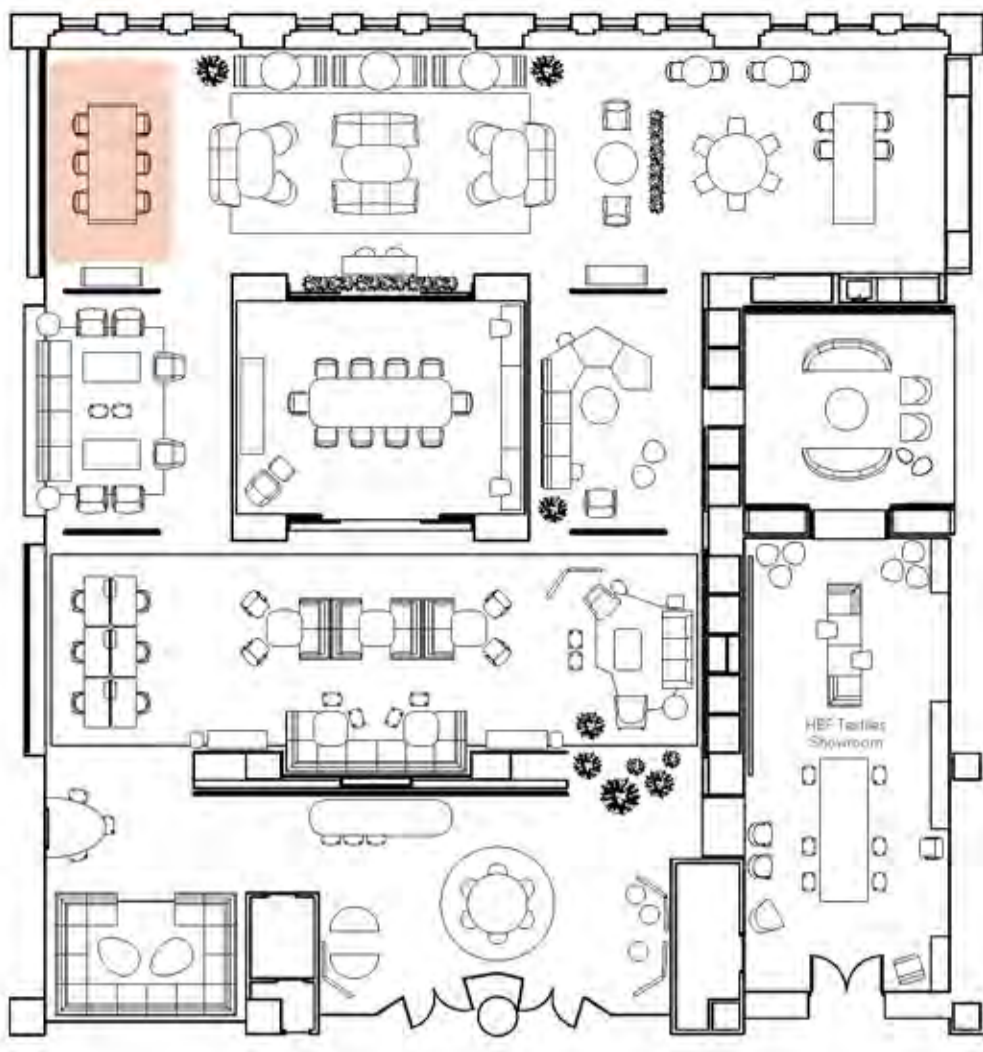

Design: Barbara Barry // HTC10901R-2224
Starting \$2,360 list – as shown \$2,360 list
RK402 Black Opaque Oak

Pendants

Bola Disc Pendants by Pablo Designs

Rug

Nordic Knots

Parker Library Table

New 11.1 Parker Conference Table