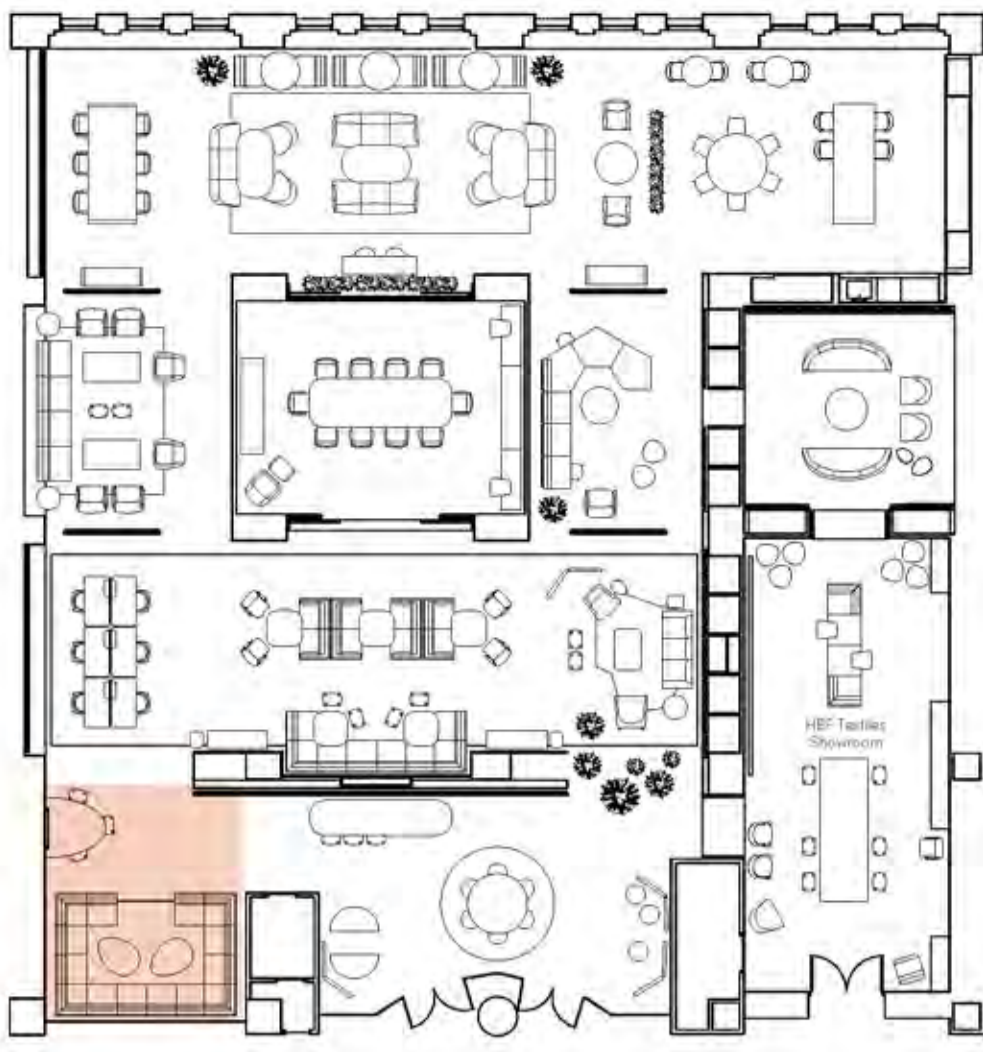

Mod Conversation Pit, Torre Screen-meeting Table

3.1a Mod Sectional – Corner Unit

Design: Henrik Schulz // HLS018-029
Starting \$4,510 list – as shown \$4,510 list
Base: BL Black Powder Coat
Upholstery: HBF Textiles – Matriarch 1064
Rose Quartz 40