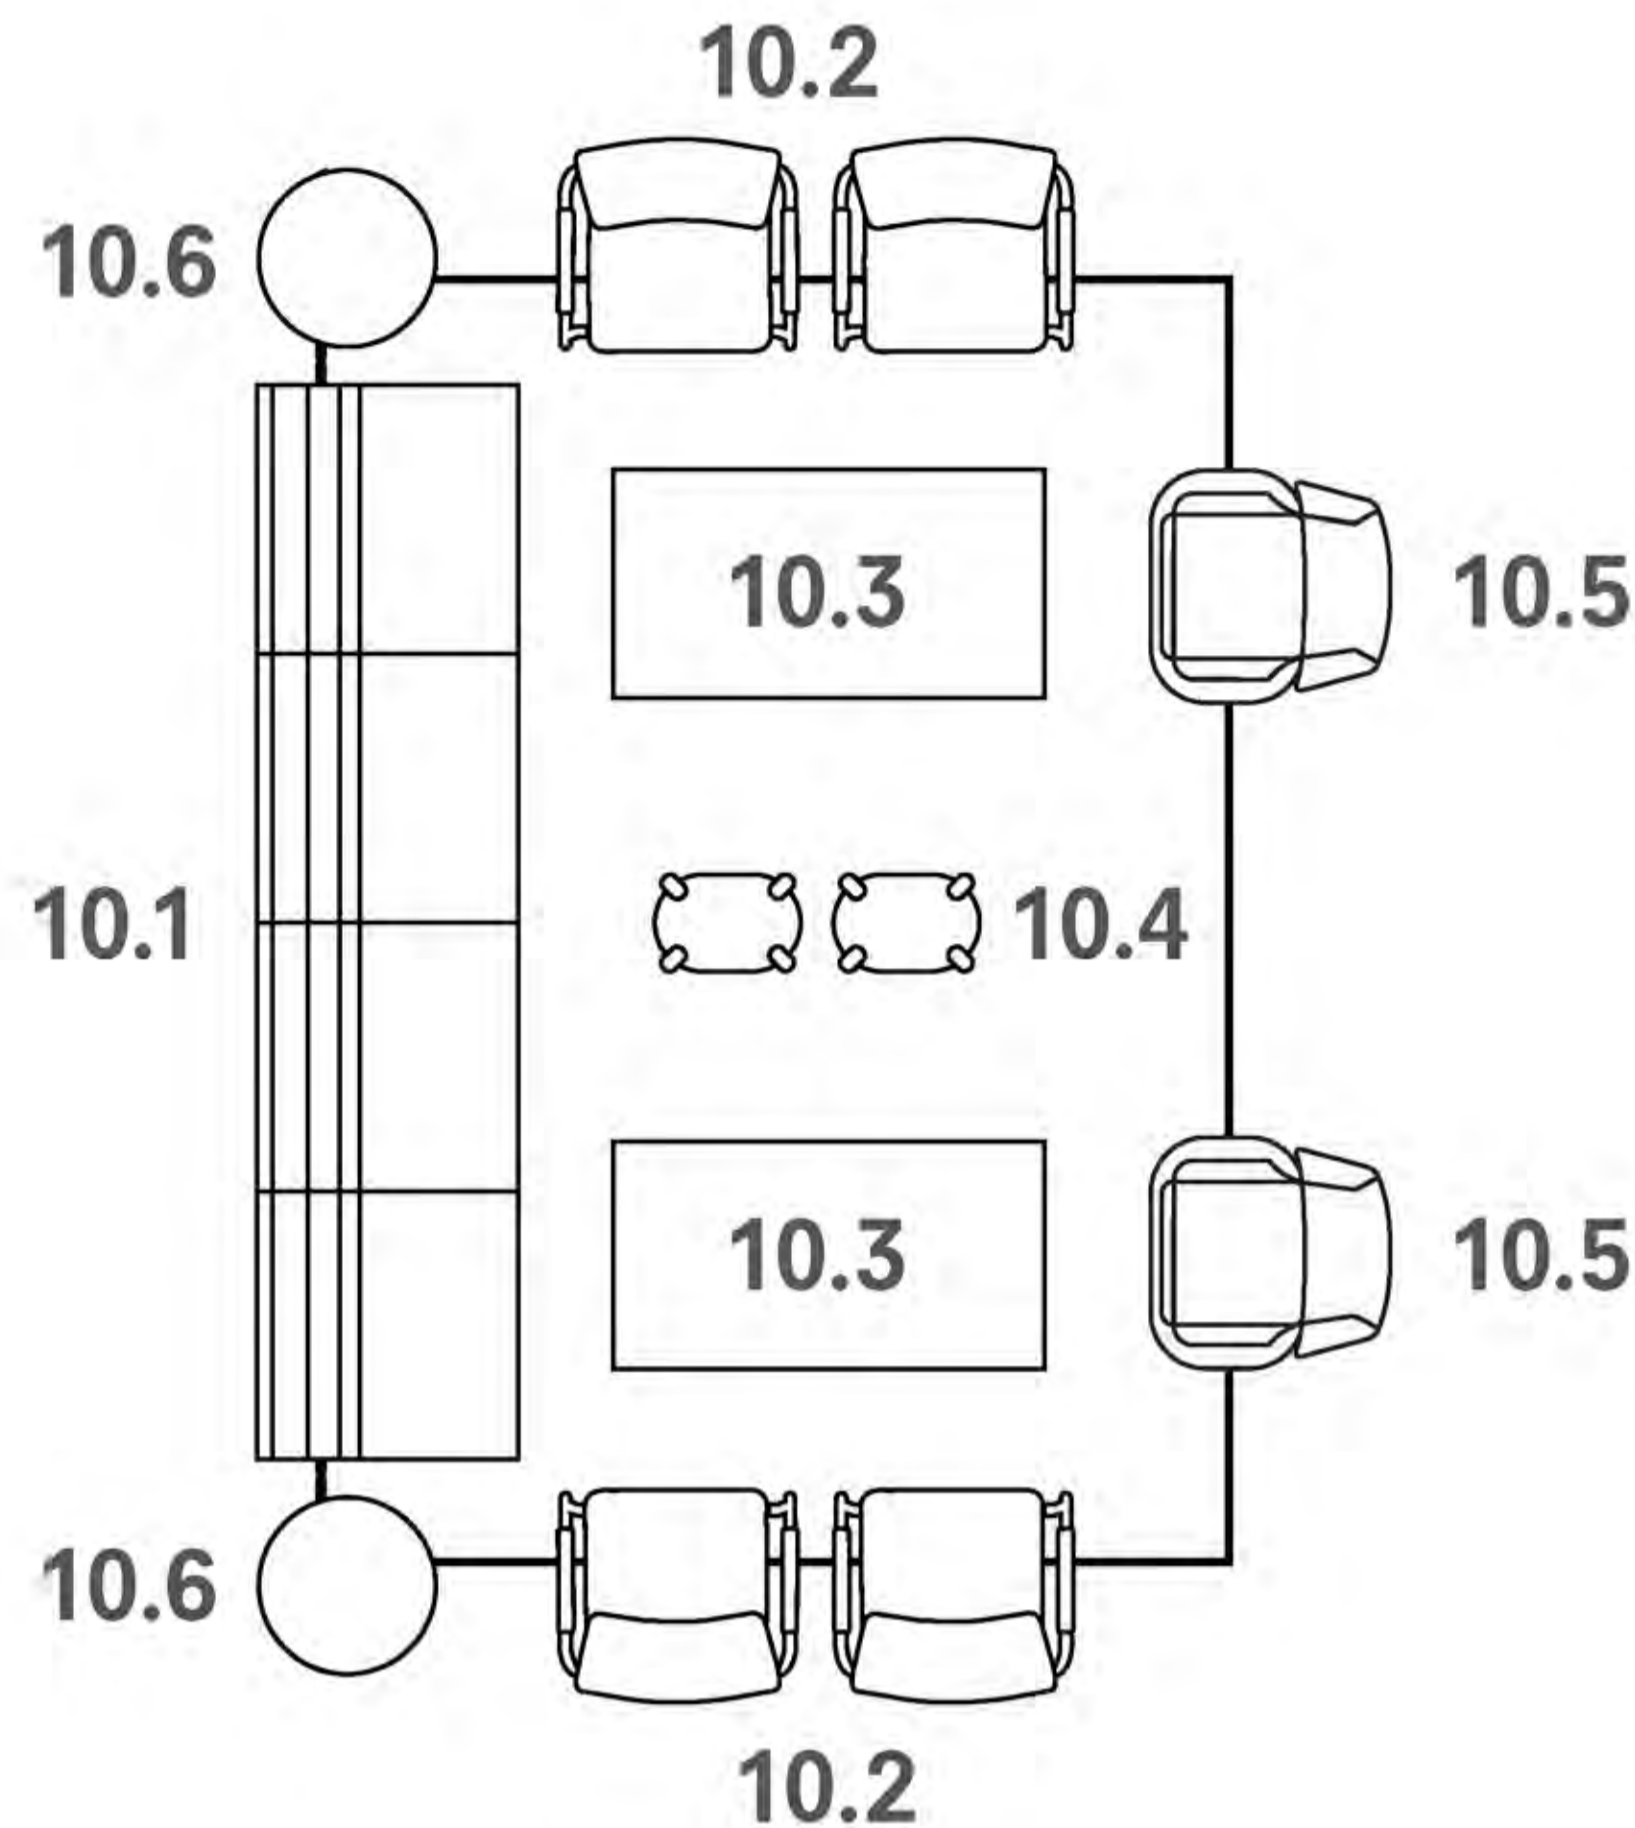

Mod Deep Lounge

10.1 Mod Deep Lounge

Design: Henrik Schulz // HLS018-101
Complete Configuration: $18,020
Upholstery: HBF Textiles – Velvet Mix 977
Ink 89
Power: Powerwise Pepper

10.2 Social Lounge Chair

Design: Space Copenhagen // HLS719-011
Starting $2,790 list – as shown $2,955 list
Upholstery: HBF Textiles – Sideways 985
Cobalt 59
Frame: BL Black Powder Coat

10.3 Double Take Rectangular Coffee Table

Design: Barbara Barry // HTD10901E-165630
Starting $3,560 list – as shown $3,560 list
Top: Clear Glass
Frame: BL Black Powder Coat

10.4 Jueki Stool

Design: Jonathan Rowell // HGR120-011
Starting $1,750 list – as shown $1,750 list
AH402 Black Opaque Ash

10.5 Conexus Lounge Chair

Design: Michael Vanderbyl // HLV116-061
Starting $4,255 list – as shown $5,700 list
Base: BL Black Powder Coat
Upholstery: HBF Textiles – Freeway 704 Bison
39

10.6 Carousel Side Table

Design: Barbara Barry // HTC10901R-2224
Starting $2,360 list – as shown $2,360 list
RK402 Black Opaque Oak

Pendants

Bola Disc Pendants by Pablo Designs

Rug

Nordic Knots