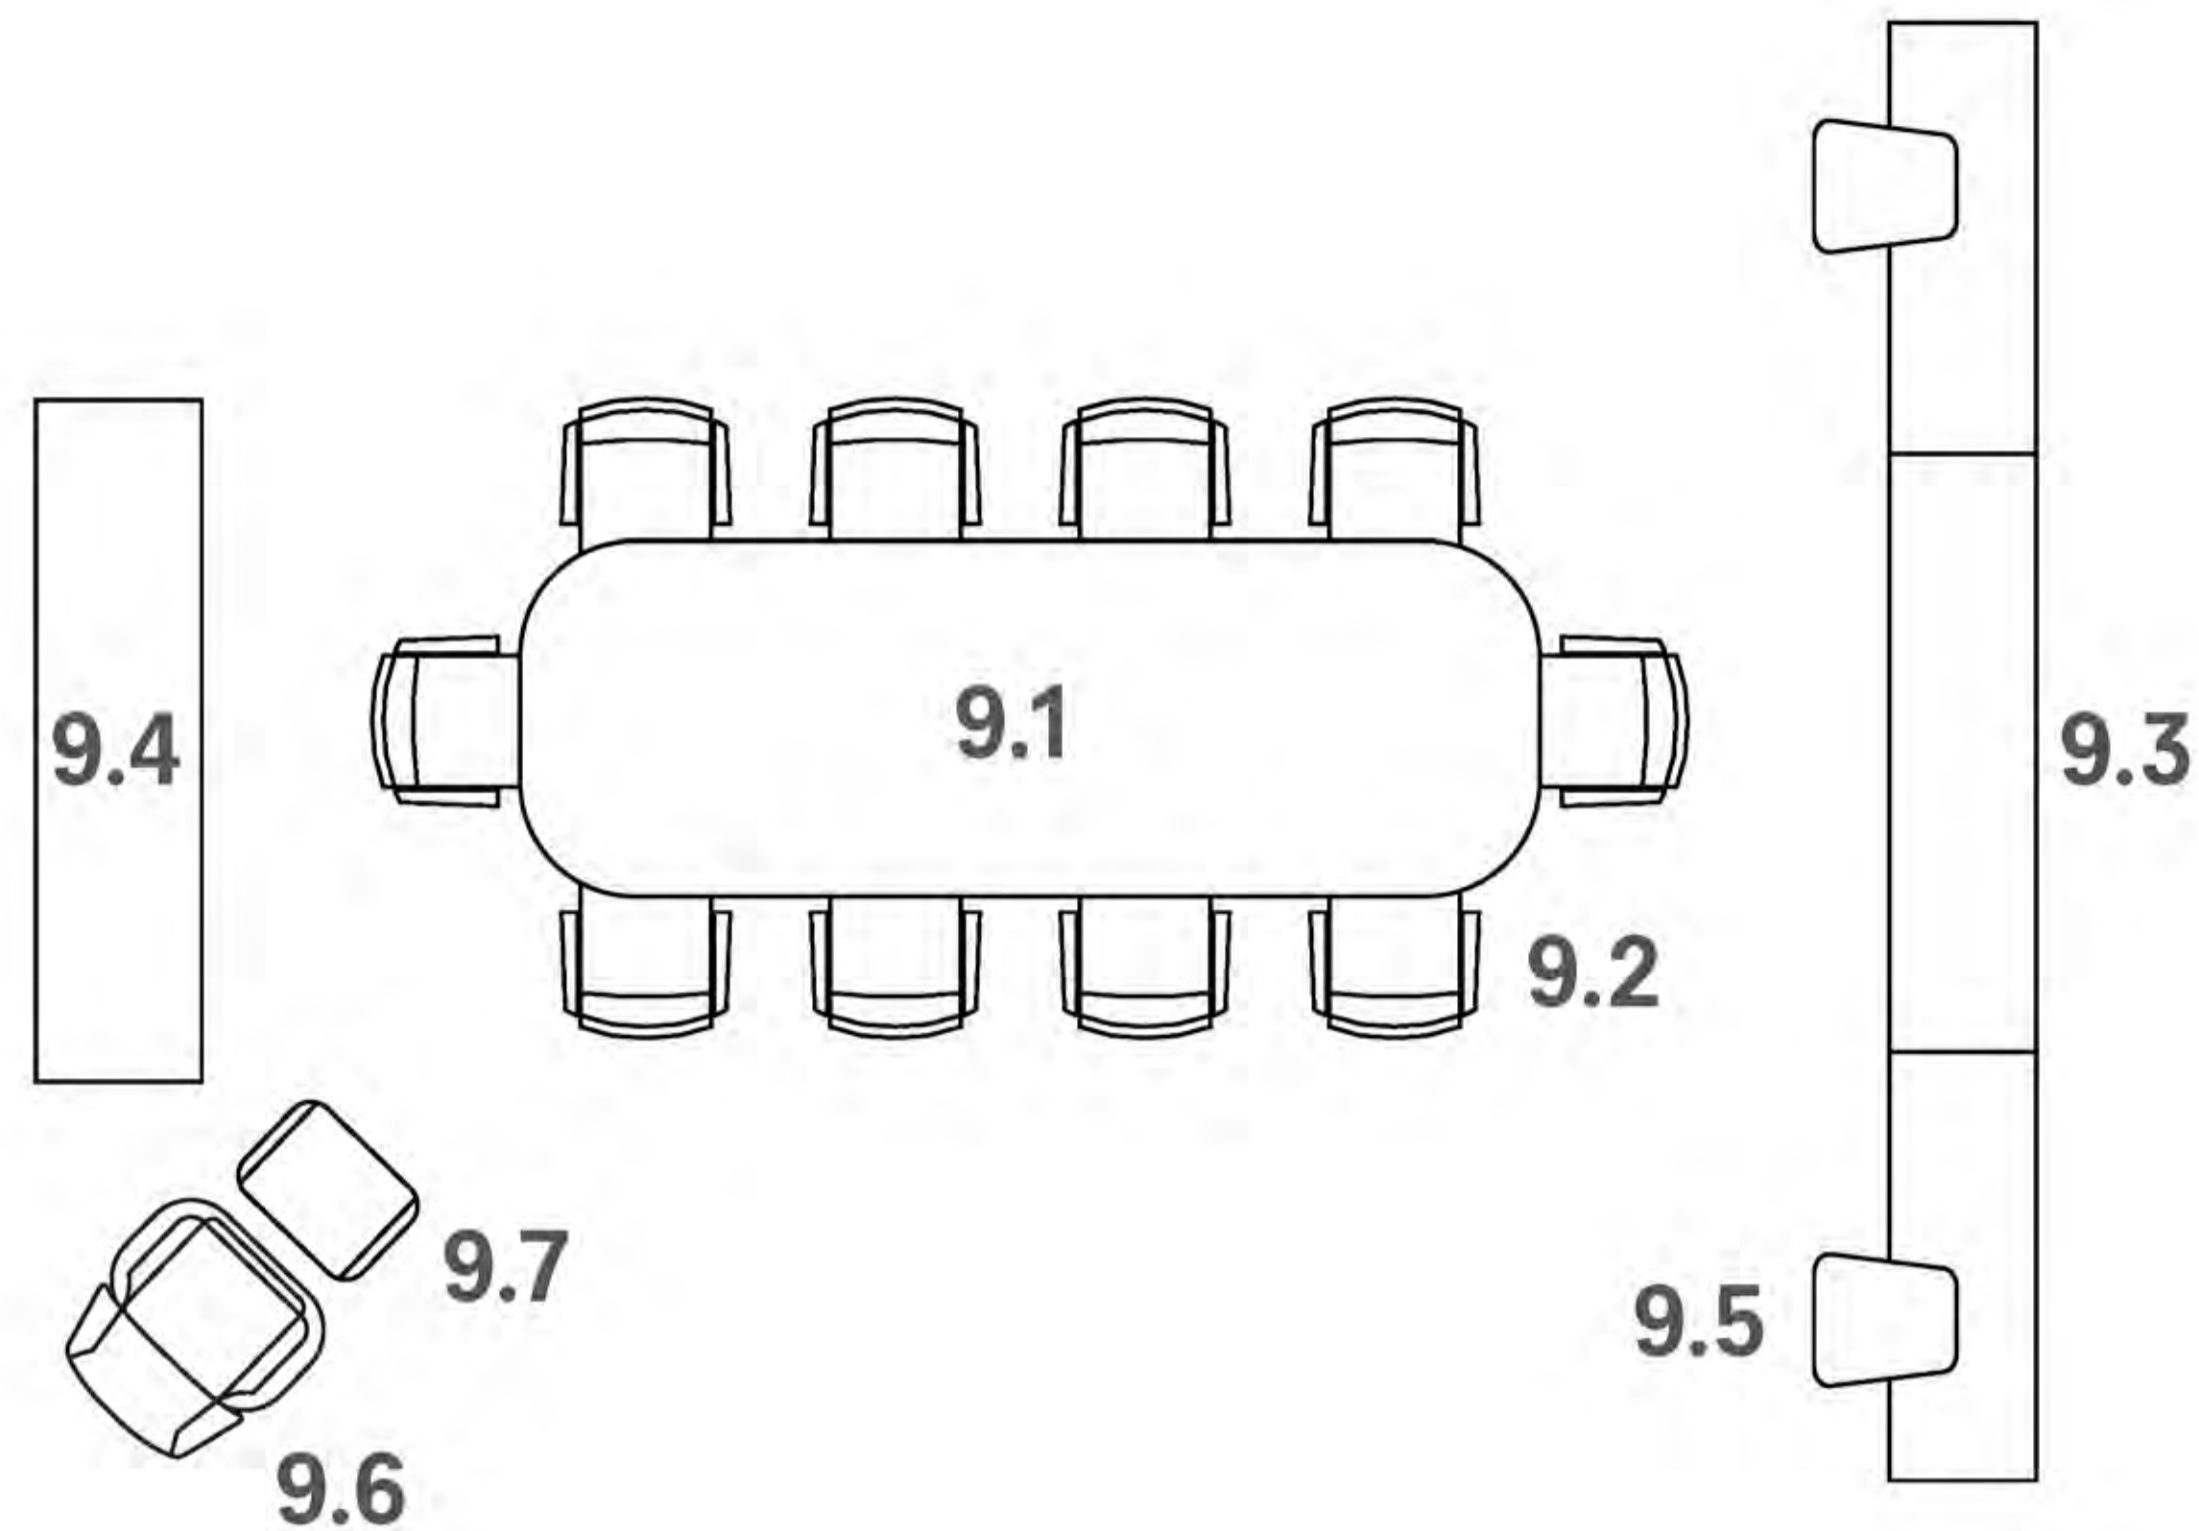

Conferencing Pitch Room

9.1 Harmoni Conference Table

Design: Space Copenhagen // HTSV1701V-2851144
Pricing as shown $27,952 list
Top: Corian Solid Surface – Lava Rock
Base: AH901 Amber Ash
Power: Undermount Perimeter Minitaps

9.2 Cadre Mid-back Swivel with Wrap-around Arm

Design: Kevin Stark // HST201-071
Starting $2,230 list – as shown $3,585 list
Arms: BL Black Powder Coat
Base: BL Black Powder Coat
Upholstery: HBF Textiles – Vivace II 709 Marrone 35

9.3 Linea Bench Configuration

Design: Mario Ruiz
Pricing as shown $10,150 list
Wood: RK901 Amber Oak
Cushion Upholstery: HBF Textiles – Upbeat 1036 Cobblestone 20
Power: Undermount Minitap

Custom 9.4 LOGICmeet Credenza

Price Available Upon Request
Wood: RK402 Black Opaque Oak

9.5 Link Satellite Table

Design: Space Copenhagen // HTS51801G-262020
Starting $1,170 list – as shown $1,170 list
Top: AH901 Amber Ash
Base: BL Black Powder Coat

9.6 Conexus Lounge Chair

Design: Michael Vanderbyl // HLV116-011
Starting $3,840 list – as shown $5,700 list
Base: BL Black Powder Coat
Outside Upholstery: HBF Textiles – Freeway 704 Bison 39
Inside Upholstery: HBF Textiles – Eccentric 966 Peppercorn 39

9.7 Conexus Ottoman

Design: Michael Vanderbyl // HLV116-031
Starting $1,875 list – as shown $2,700 list
Base: BL Black Powder Coat
Upholstery: HBF Textiles – Eccentric 966 Peppercorn 39