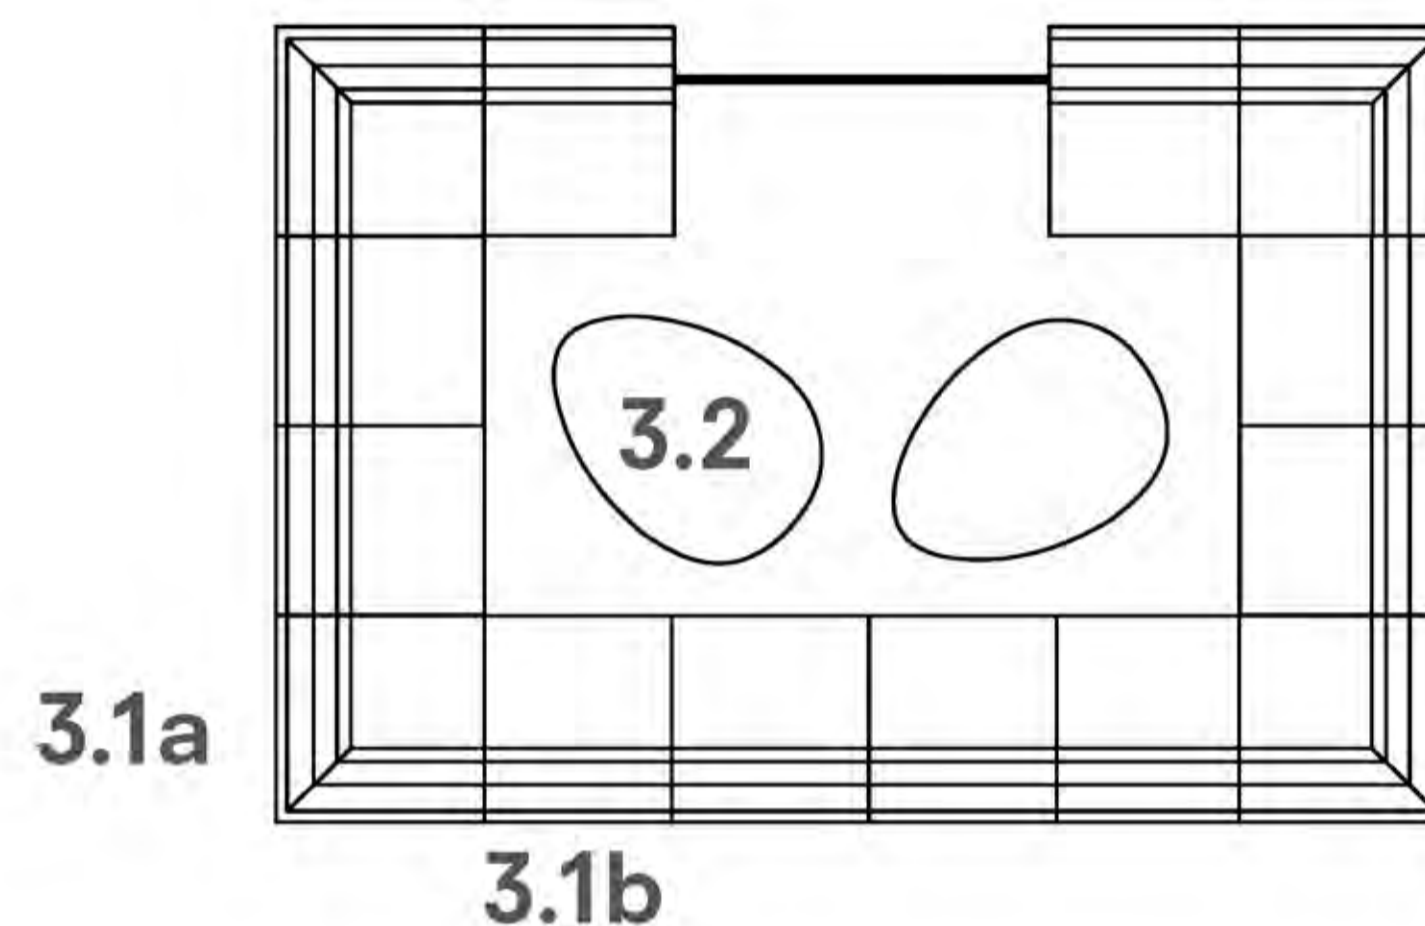

Mod Conversation Pit, Torre Screen-meeting Table

3.1a Mod Sectional – Corner Unit

Design: Henrik Schulz // HLS018-029
Starting \$4,510 list – as shown \$4,510 list
Base: BL Black Powder Coat
Upholstery: HBF Textiles – Matriarch 1064
Rose Quartz 40