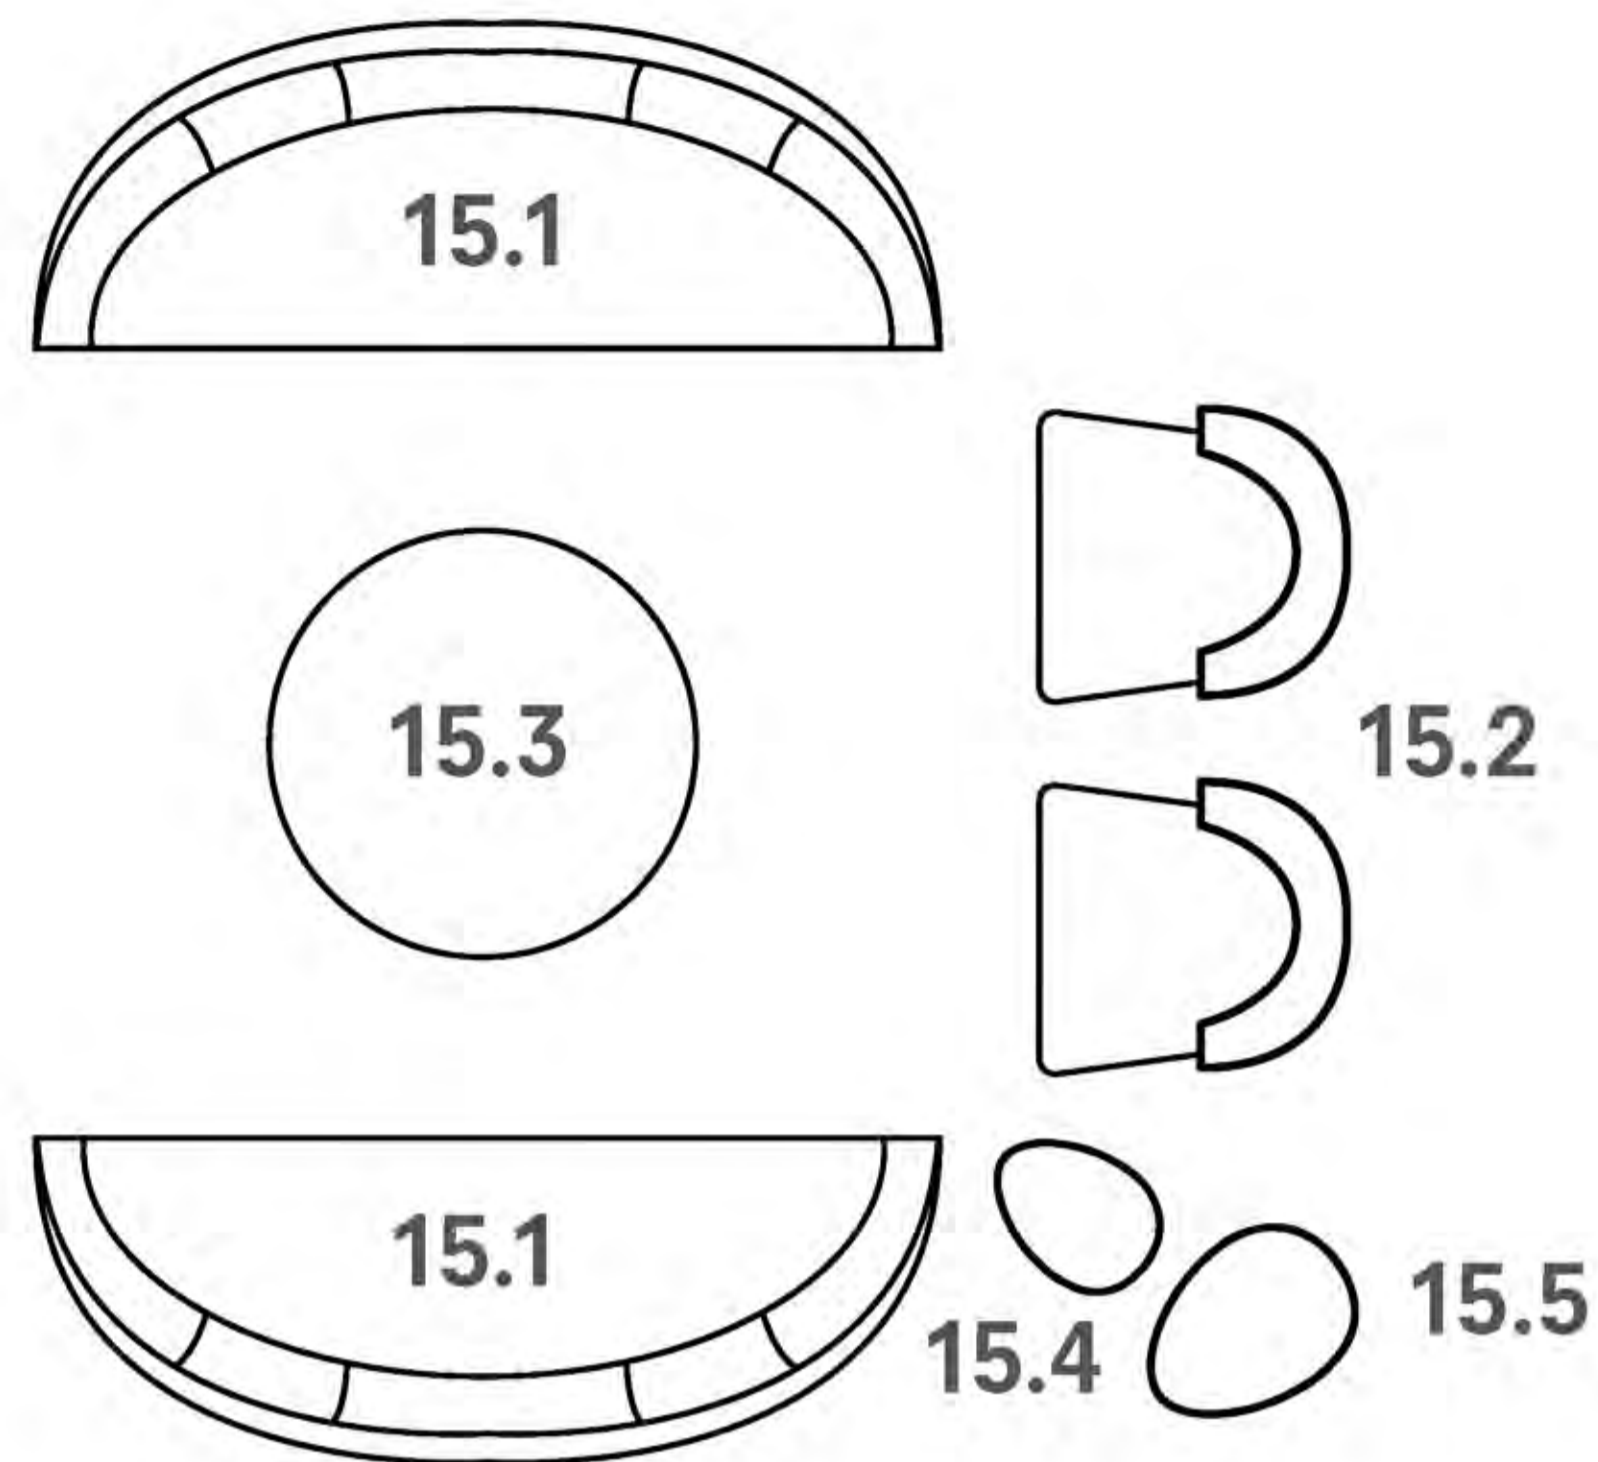

Bola Disc Pendant by Pablo Designs

Charlotte Wellness Room

15.1 Charlotte Sofa

Design: Barbara Barry // HLD205-023
Starting \$6,830 list – as shown \$7,630 list
Base: NT400 Clear Walnut
Interior Upholstery: HBF Textiles – Comfort
Zone 905 Persian Cat 11
Exterior Upholstery: HBF Textiles – Abito 906
Como 10