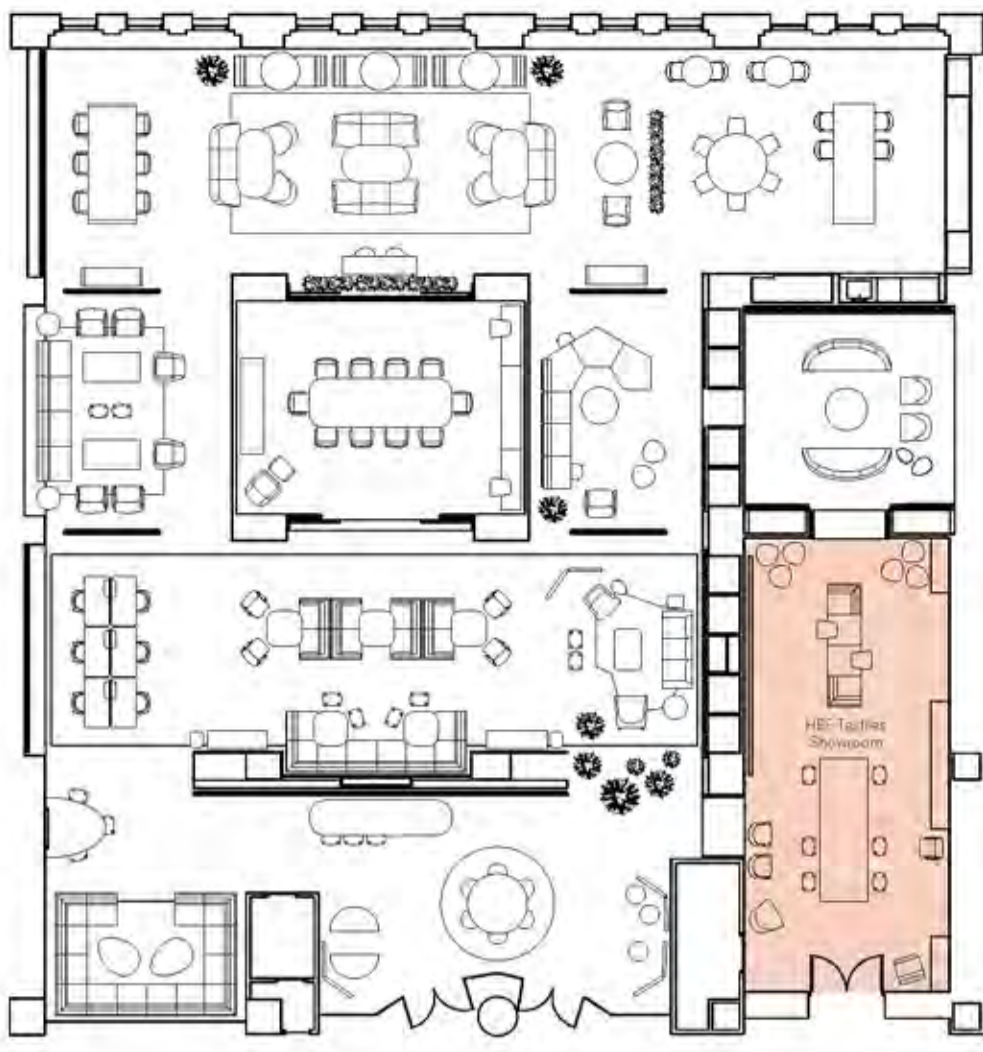

HBF Textiles Showroom

16.1 Mod Modular Tête-à-Tête Sofa

Design: Henrik Schulz
HLS018029 + HHS018031
Complete Configuration: $15,225
Upholstery: HBF Textiles – Tattoo Toile 1065
Henna 36
Base: BL Black Powder Coat

16.2 Link Satellite Table

Design: Space Copenhagen // HTS51801G-262020
Starting $1,175 list – as shown $1,175 list
Top: AH937 Bark Ash
Base: BL Black Powder Coat

16.3 Triscape Pouf

Design: Todd Bracher // HAK614-011
Starting $975 list – as shown $1,220 list
Upholstery: HBF Textiles – In Your Skin
Collection

16.4 Karina Guest Chair

Design: Glyn Peter Machin // HGJ208-011
Starting $1,960 list – as shown $2,070 list
AH400 Clear Ash
Upholstery: HBF Textiles – Tattoo Toile
1065 Ink 90

16.5 Salon Lounge Chair

Design: Barbara Barry // HGJ208-011
Starting $1,960 list – as shown $2,070 list
AH400 Clear Ash
Upholstery: HBF Textiles – Goosebumps
1068 Travertine 11

16.6 November Lounge Chair

Design: Barbara Barry // HLN113-101
Starting $2,995 list – as shown $3,140 list
Base: AH993 Walnut Ash
Upholstery: HBF Textiles – Chubby Baby 1071
Cloud 10

Custom 16.7 Social Guest Chair

Design: Space Copenhagen // HGS719-011
Pricing Available Upon Request
Frame: Designer White Powder Coat
Upholstery: HBF Textiles – Stardust 1070
Carnelion 43

16.8 Parker Counter Table

Design: Travis Clifton
Price Available Upon Request
AH400 Clear Ash

16.9 Jueki Counter Stool

Design: Jonathan Rowell // HGR120-021
Starting $1,950 list – as shown $1,950 list
AH400 Clear Ash
Metal Ring: BL Black Powder Coat