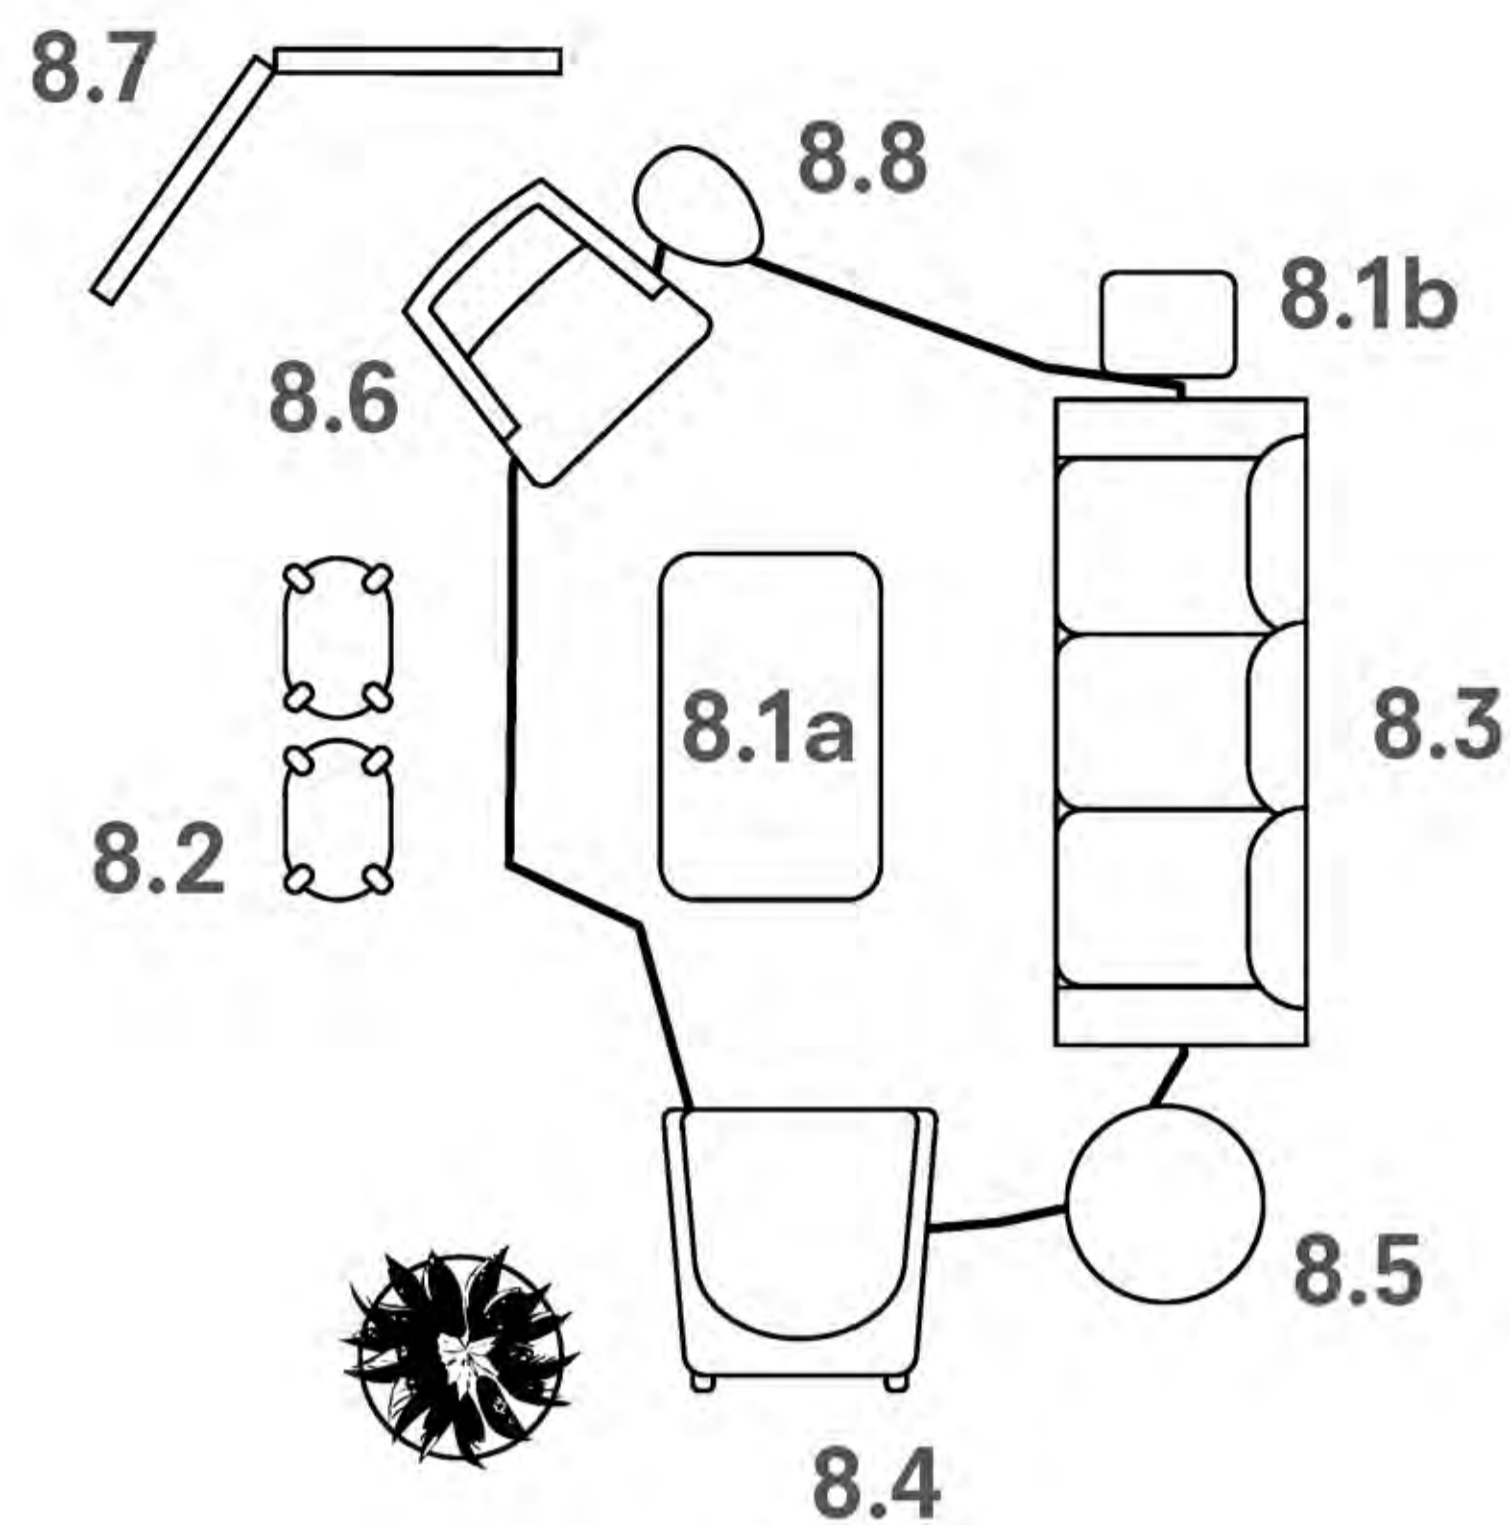

Team Living Room

Design Study 8.1a Jueki Coffee Table

Design: Jonathan Rowell

Pricing Available Upon Request

Custom Color

Design Study 8.1b Jueki Side Table

Design: Jonathan Rowell

Pricing Available Upon Request

Custom Color

8.2 Jueki Low Stool

Design: Jonathan Rowell // HGR120-011

Starting $1,750 list – as shown $1,750 list

Finish: Ash Cordovan Opaque

8.3 Morgan Sofa

Design: HBF Design Studio // HLC919-023

Starting $5,380 list – as shown $12,520 list

Base: BL Black Powder Coat

Upholstery: HBF Textiles – Uppercrust 708

Autumn Leaf 25

8.4 Trestle Lounge Chair

Design: Barbara Barry // HLR3120-011

Starting $3,140 list – as shown $3,840 list

Base: RK400 Clear Oak

Upholstery: HBF Textiles – Flirt 967 Coral 43

8.5 Slice Round Side Table

Design: Barbara Barry // HTS10501R-2224

Starting $2,375 list – as shown $2,375 list

AH400 Clear Ash

8.6 Scoop Lounge Chair

Design: Barbara Barry // HLP402-011

Starting $3,240 list – as shown $3,355 list

Upholstery: COM

8.7 Kinzie Double Screen

Design: HBF Design Studio // HZA518-047

Starting $4,210 list – as shown $4,210 list

Wood Slats: AH400 Clear Ash

Metal Frame: WI White Powder Coat

8.8 Oval Egg Table with Power

Design: Barbara Barry // HTB11804V-181712

Starting $3,055 list – as shown $3,055 list

Solid Surface – Designer White

Lamps

Carrie Portable LED Lamp by Menu

Rug

TSAR Carpets