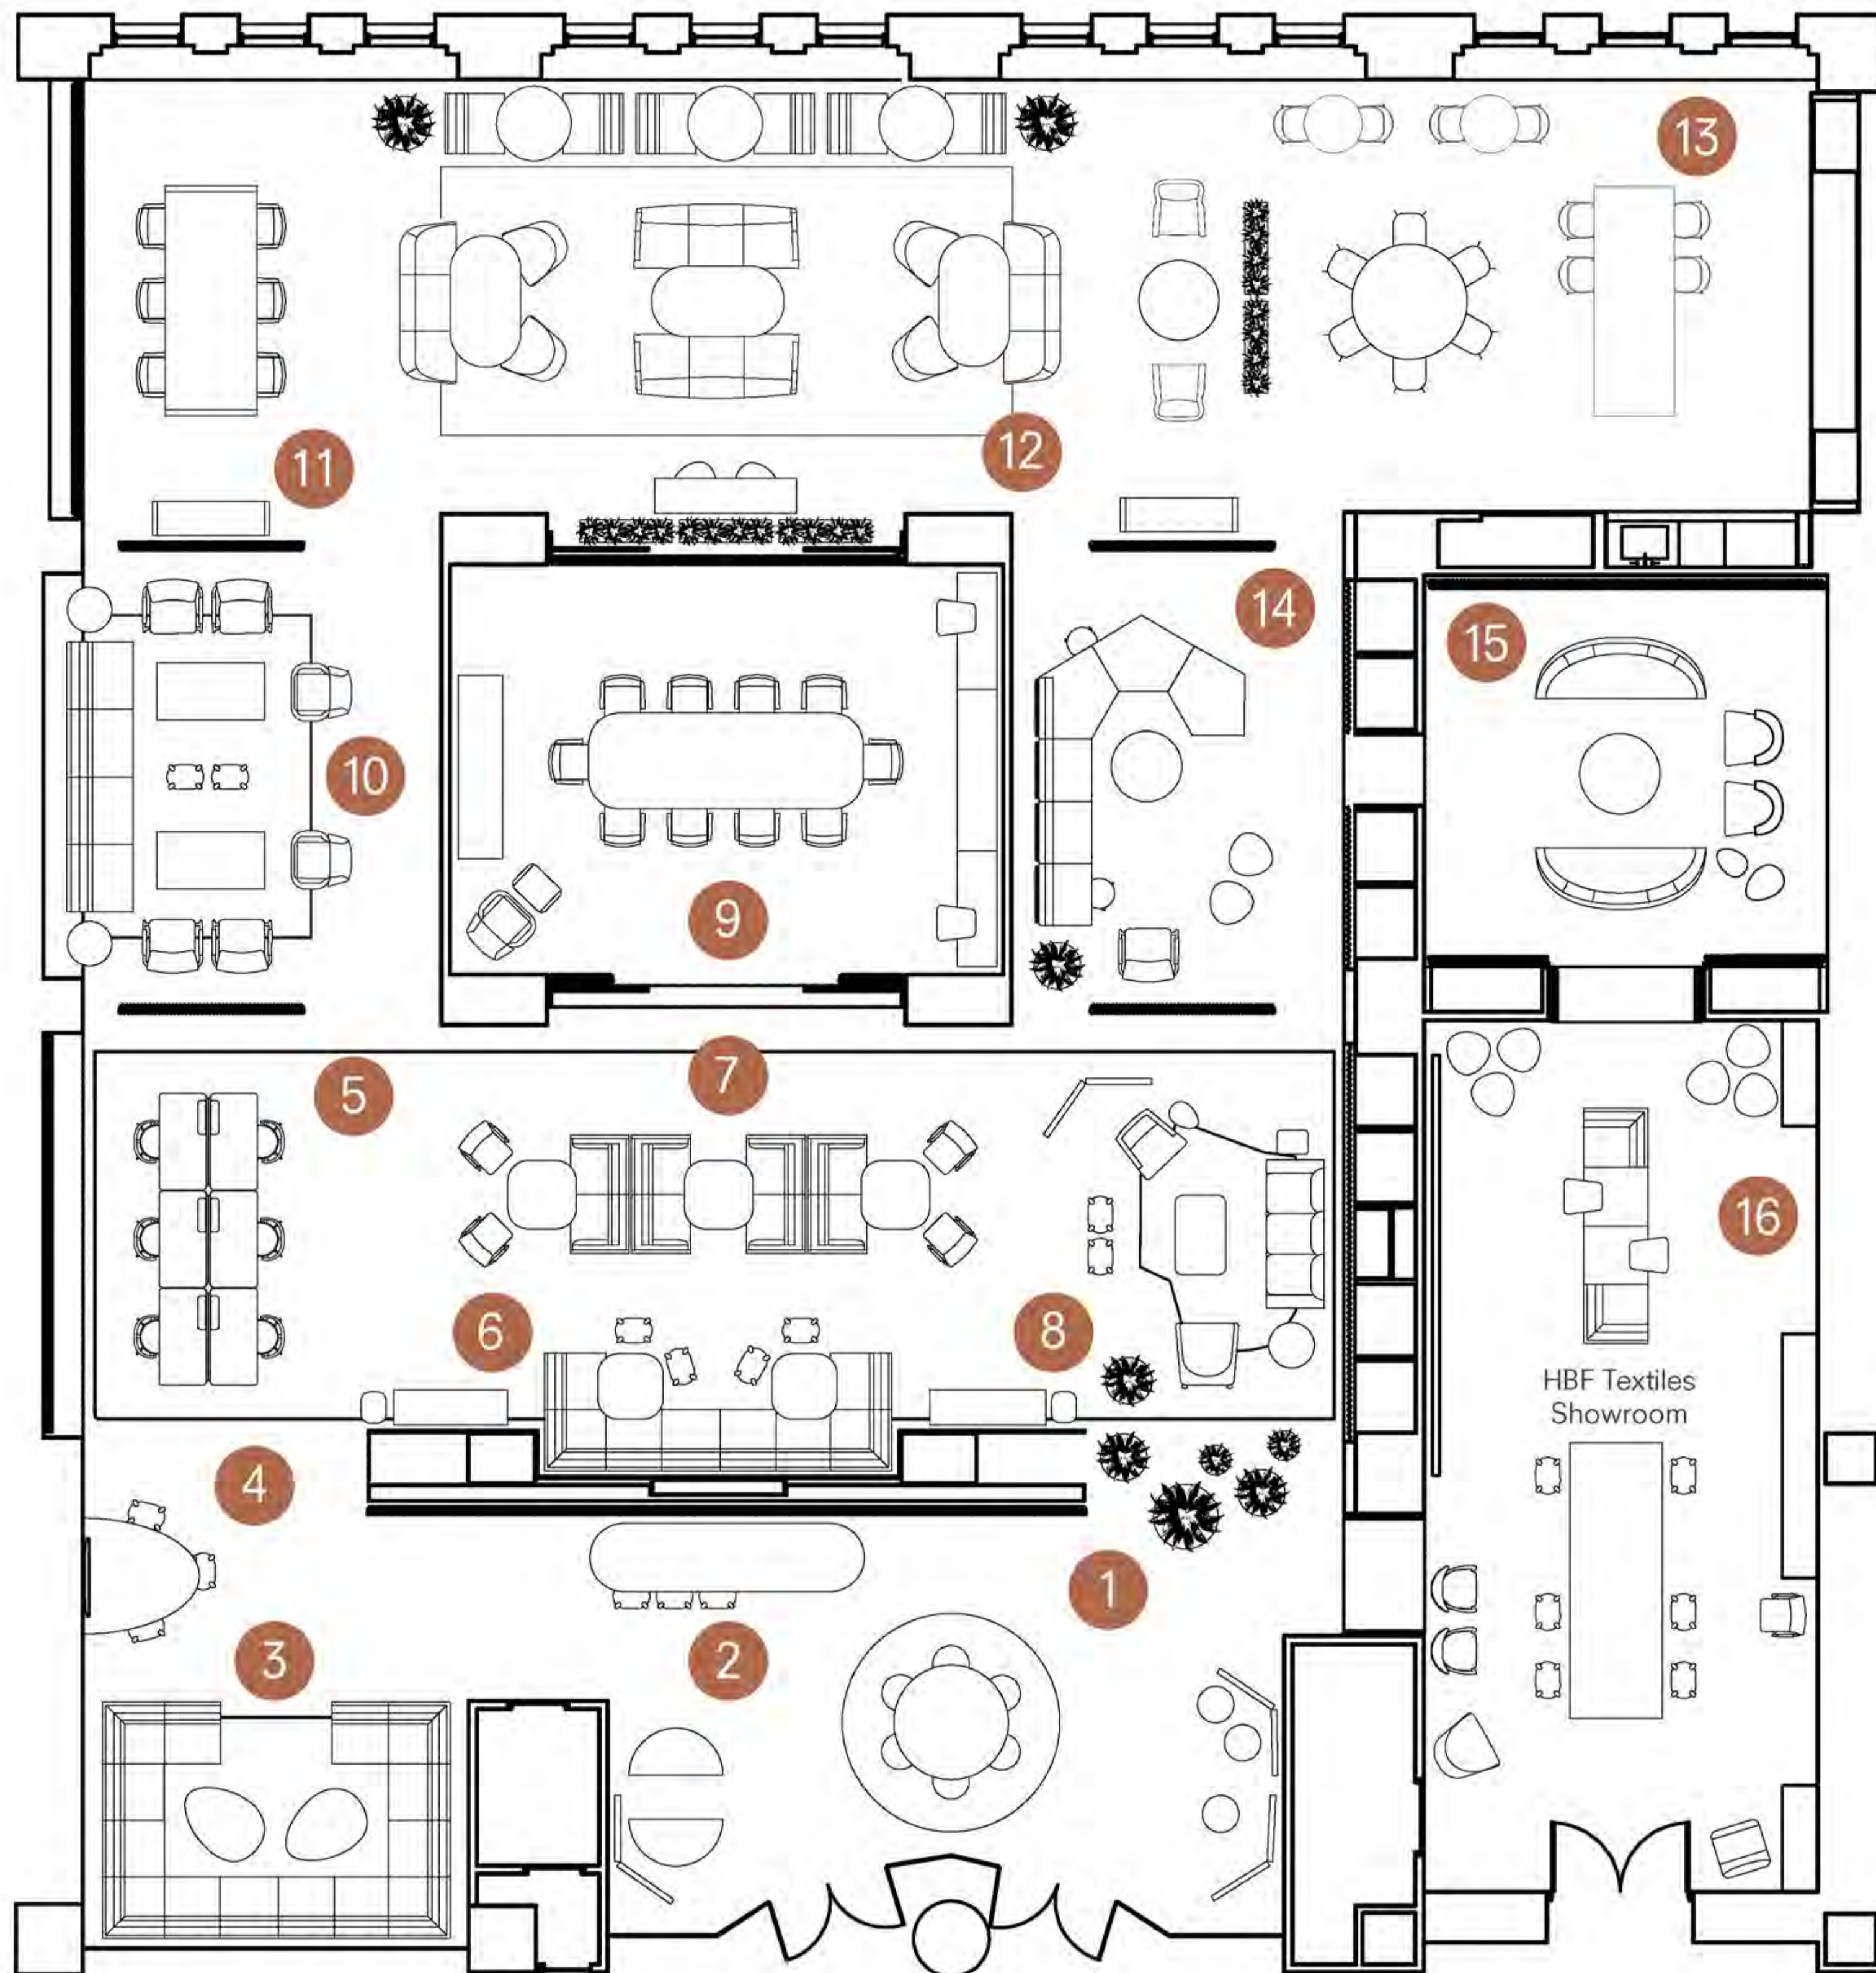

HB F

HB F
TEXTILES

HB F at NeoCon 2022

Showroom Guide

HBF Showroom Plan

- 1 Main Avenue
- 2 Torre Bar
- 3 Mod Conversation Pit
- 4 Torre Screen-meeting Table
- 5 Note Desk Touchdown
- 6 Mod Work Banquette
- 7 Mod Work Highback
- 8 Team Living Room
- 9 Conferencing Pitch Room
- 10 Mod Deep Lounge
- 11 Parker Library Table
- 12 Business Club
- 13 Andaz Café
- 14 Cityscape Lounge
- 15 Charlotte Wellness Room
- 16 HBF Textiles Showroom