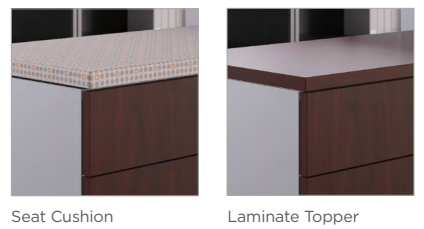

Double Lockers
Left- or Right-sided Locker
42"H, 65"H

Cubby Lockers
Left- or Right-sided Locker
50"H, 65"H

Quad Lockers
Left- or Right-sided Locker
42"H, 65"H

Finishes

Paints

Colorwav™

Laminates

Pull Options

Base Options

Top Options

Lock Options