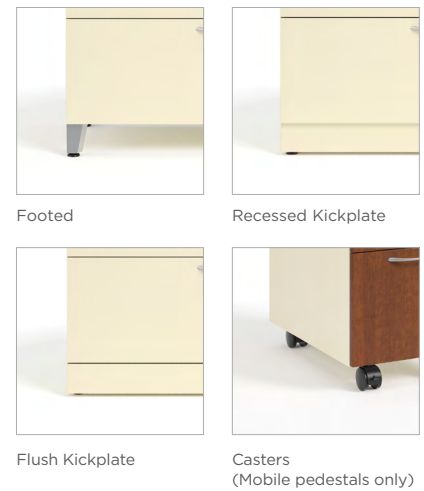

Pedestals, Box/Box/File
Freestanding or Mobile
18"D, 24"D, 30"D

Pedestals, File/File
Freestanding or Mobile
18"D, 24"D, 30"D

Personal Storage Towers
Left- or Right-sided Wardrobe
File/File or Box/Box/File
42"H, 50"H, 65"H

Side Access Towers
Left- or Right-sided Wardrobe
File/File or Box/Box/File
42"H, 50"H, 65"H

Slim Personal Towers
Left- or Right-sided Wardrobe
File/File
42"H, 50"H, 65"H

Personal Wardrobes
Left- or Right-sided Wardrobe
42"H, 50"H, 65"H

Double Lockers
Left- or Right-sided Locker
42"H, 65"H

Cubby Lockers
Left- or Right-sided Locker
50"H, 65"H

Quad Lockers
Left- or Right-sided Locker
42"H, 65"H

Finishes

Paints

Colorwav™

Laminates

Pull Options

Base Options

Top Options

Lock Options